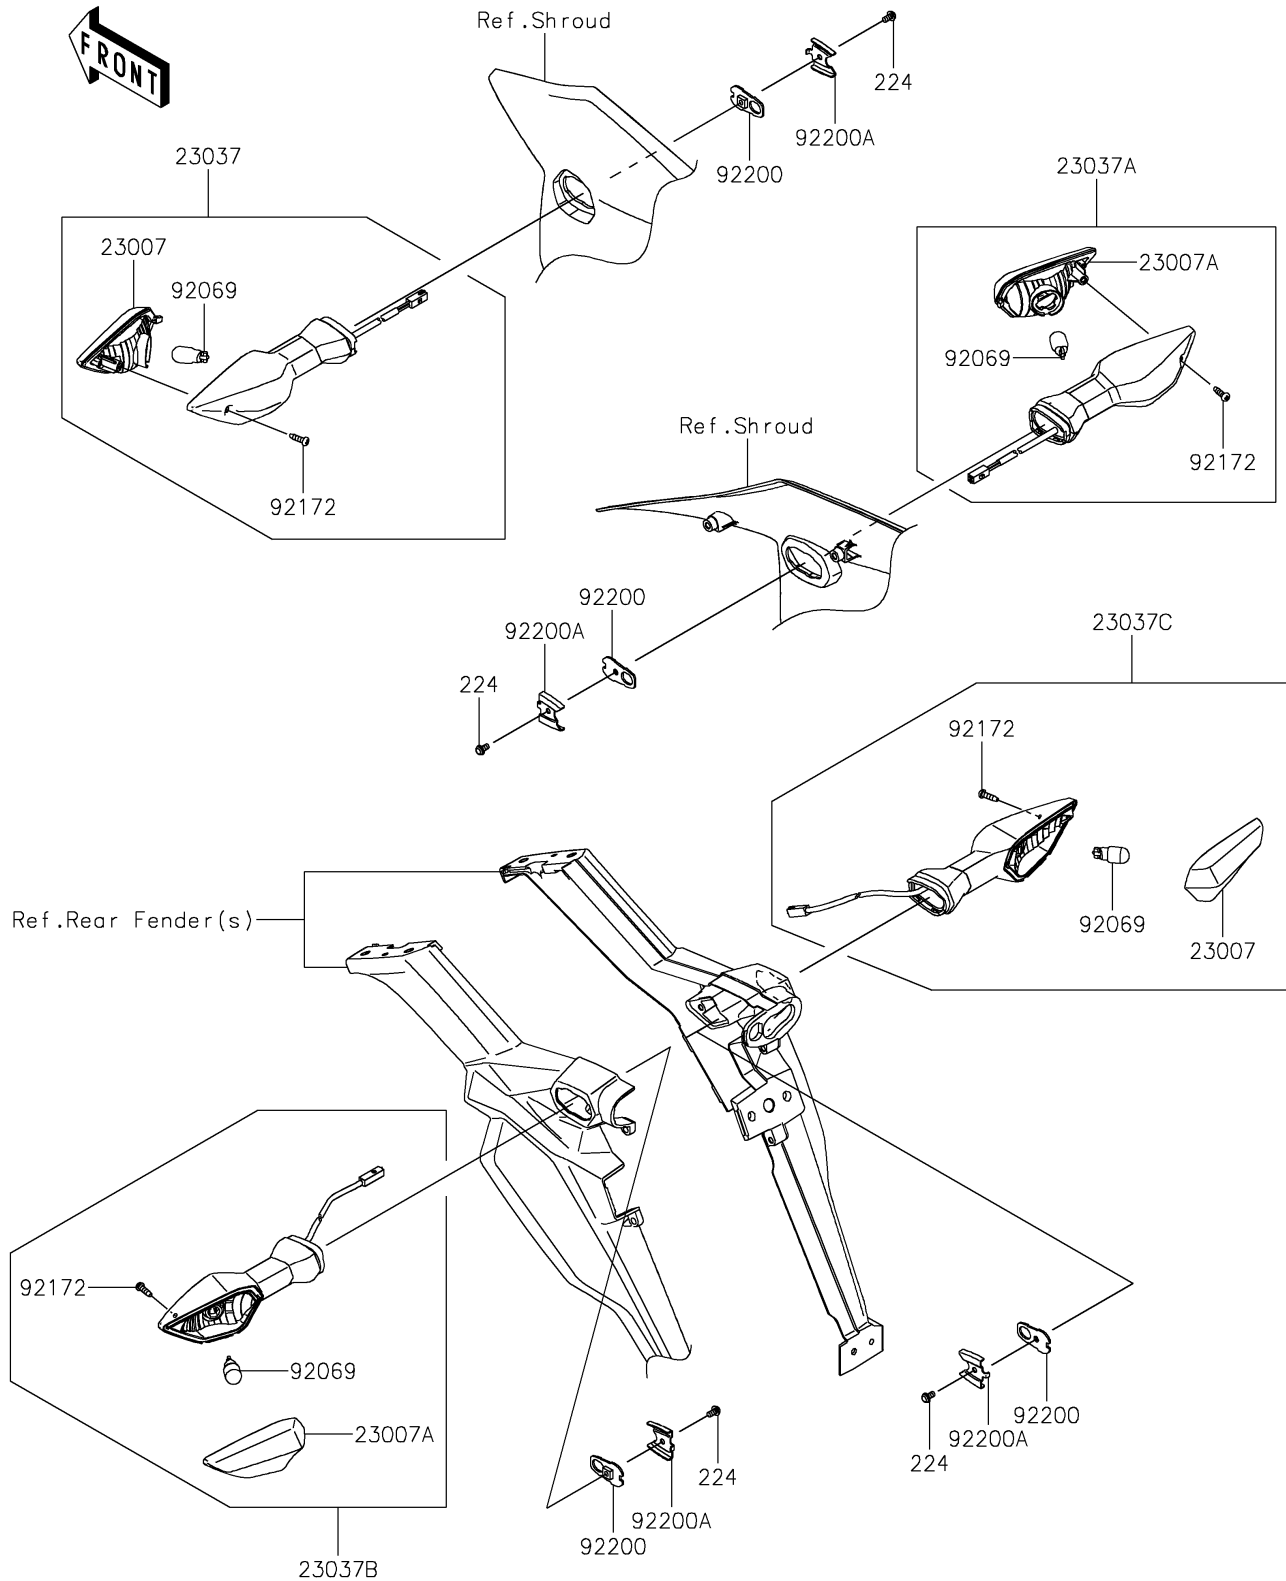

2019 VERSYS® 1000 SE LT+

PARTS DIAGRAM

Turn Signals

F2730

2019 VERSYS® 1000 SE LT+

PARTS LIST

Turn Signals

ITEM NAME

PART NUMBER

QUANTITY
