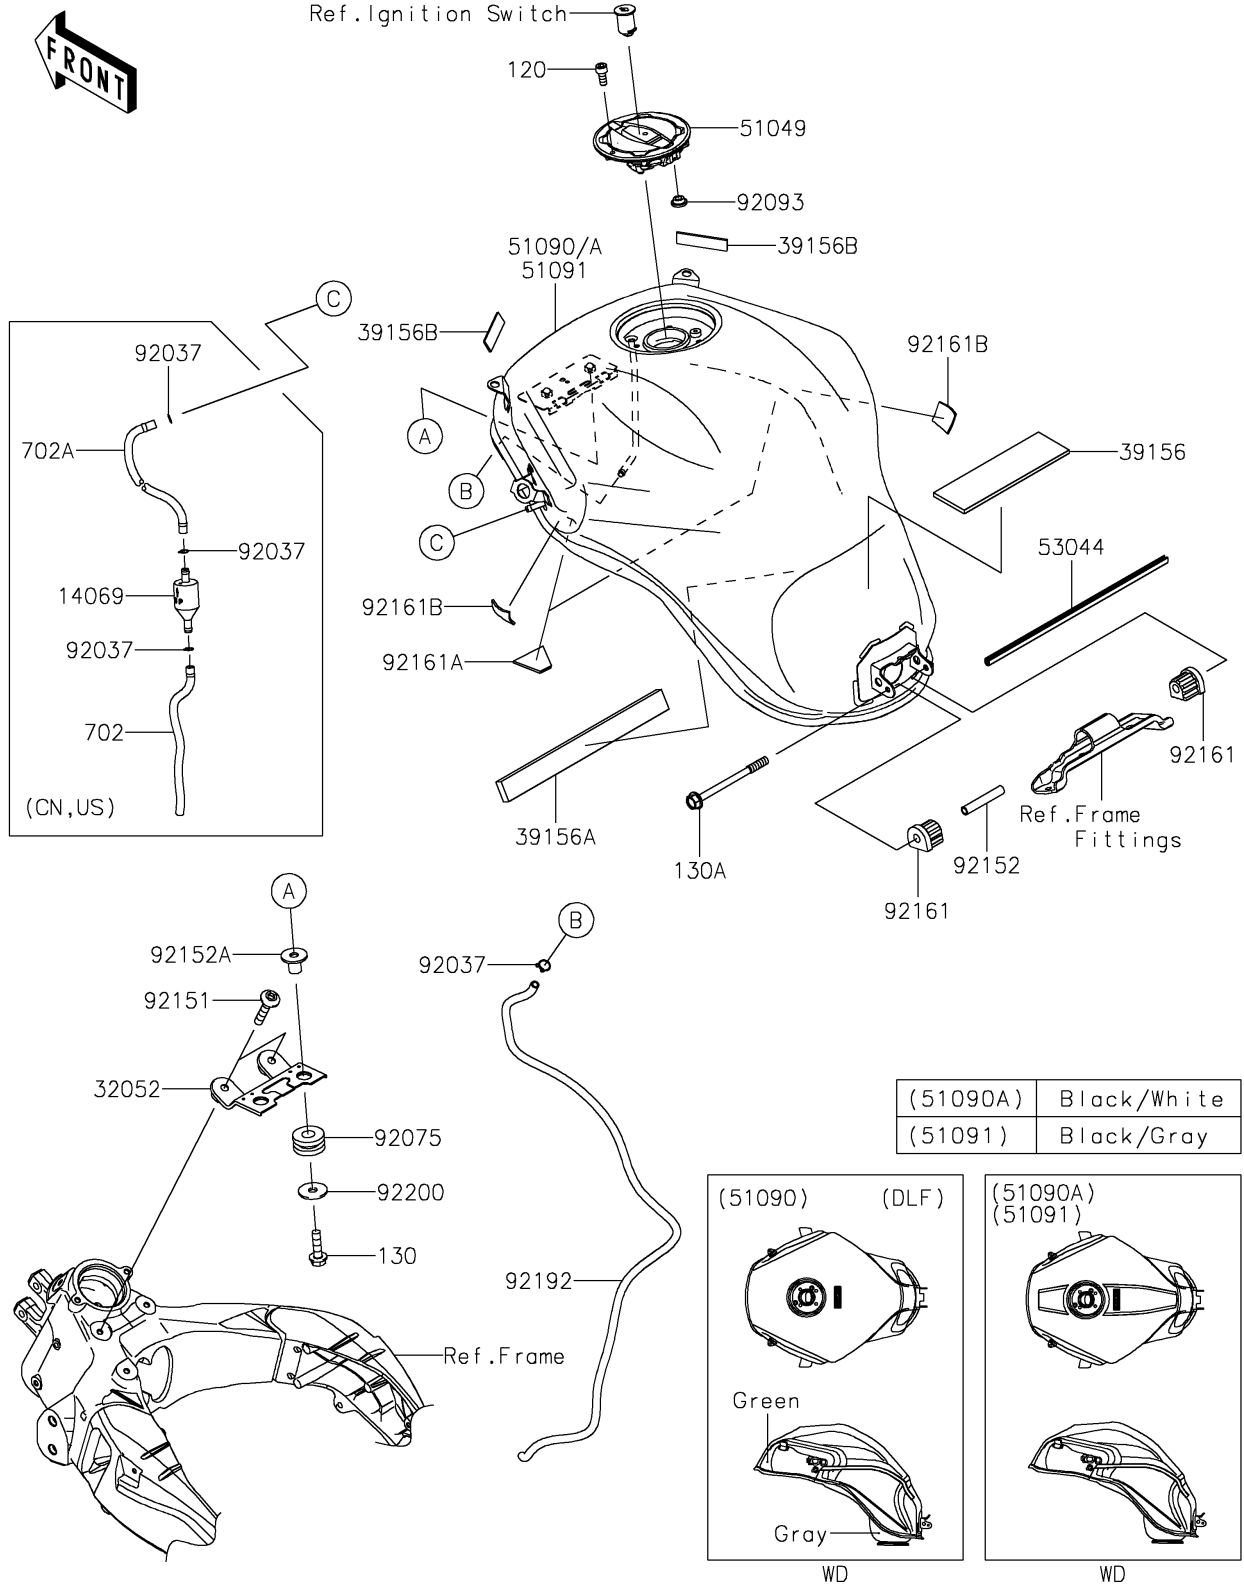

2019 VERSYS® 1000 SE LT+

PARTS DIAGRAM

Fuel Tank

F2410

2019 VERSYS® 1000 SE LT+

PARTS LIST

Fuel Tank

ITEM NAME

PART NUMBER

QUANTITY
