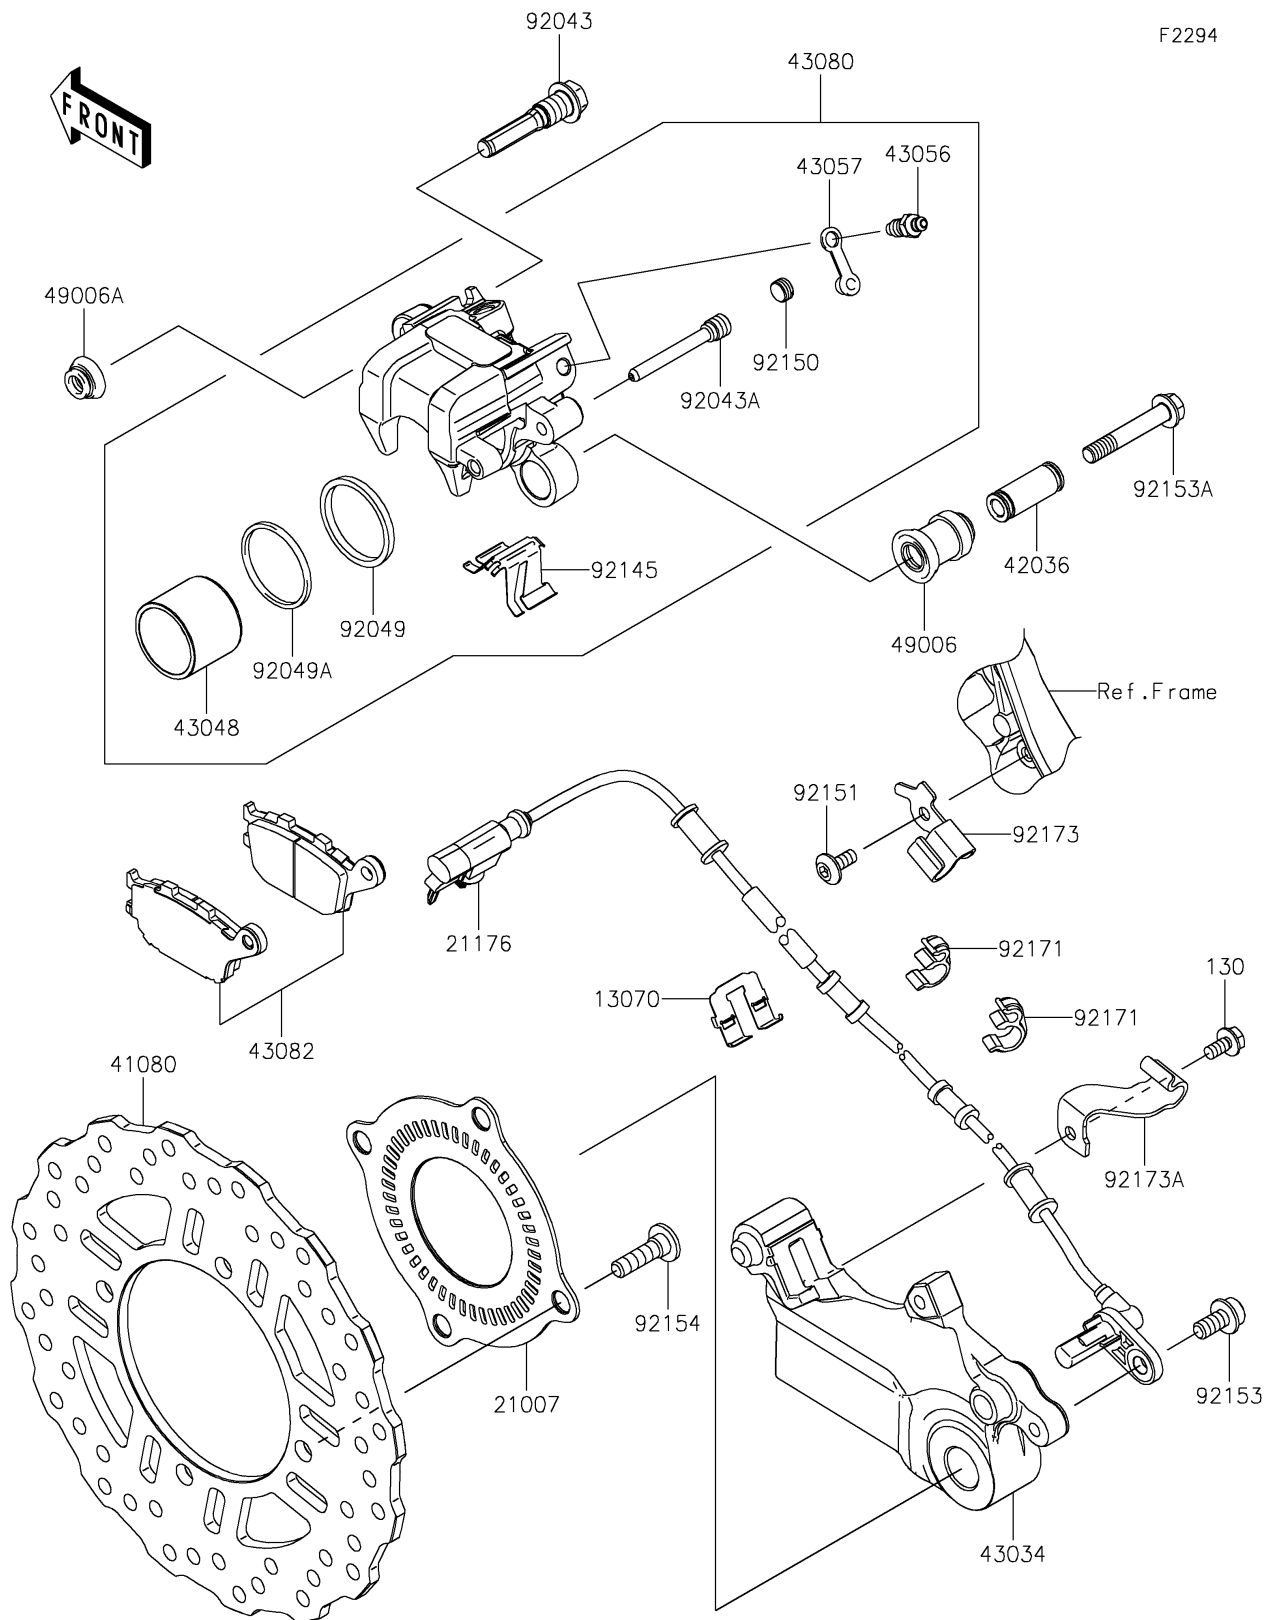

2019 VERSYS® 1000 SE LT+

PARTS DIAGRAM

Rear Brake

2019 VERSYS® 1000 SE LT+

PARTS LIST

Rear Brake

ITEM NAME

PART NUMBER

QUANTITY
