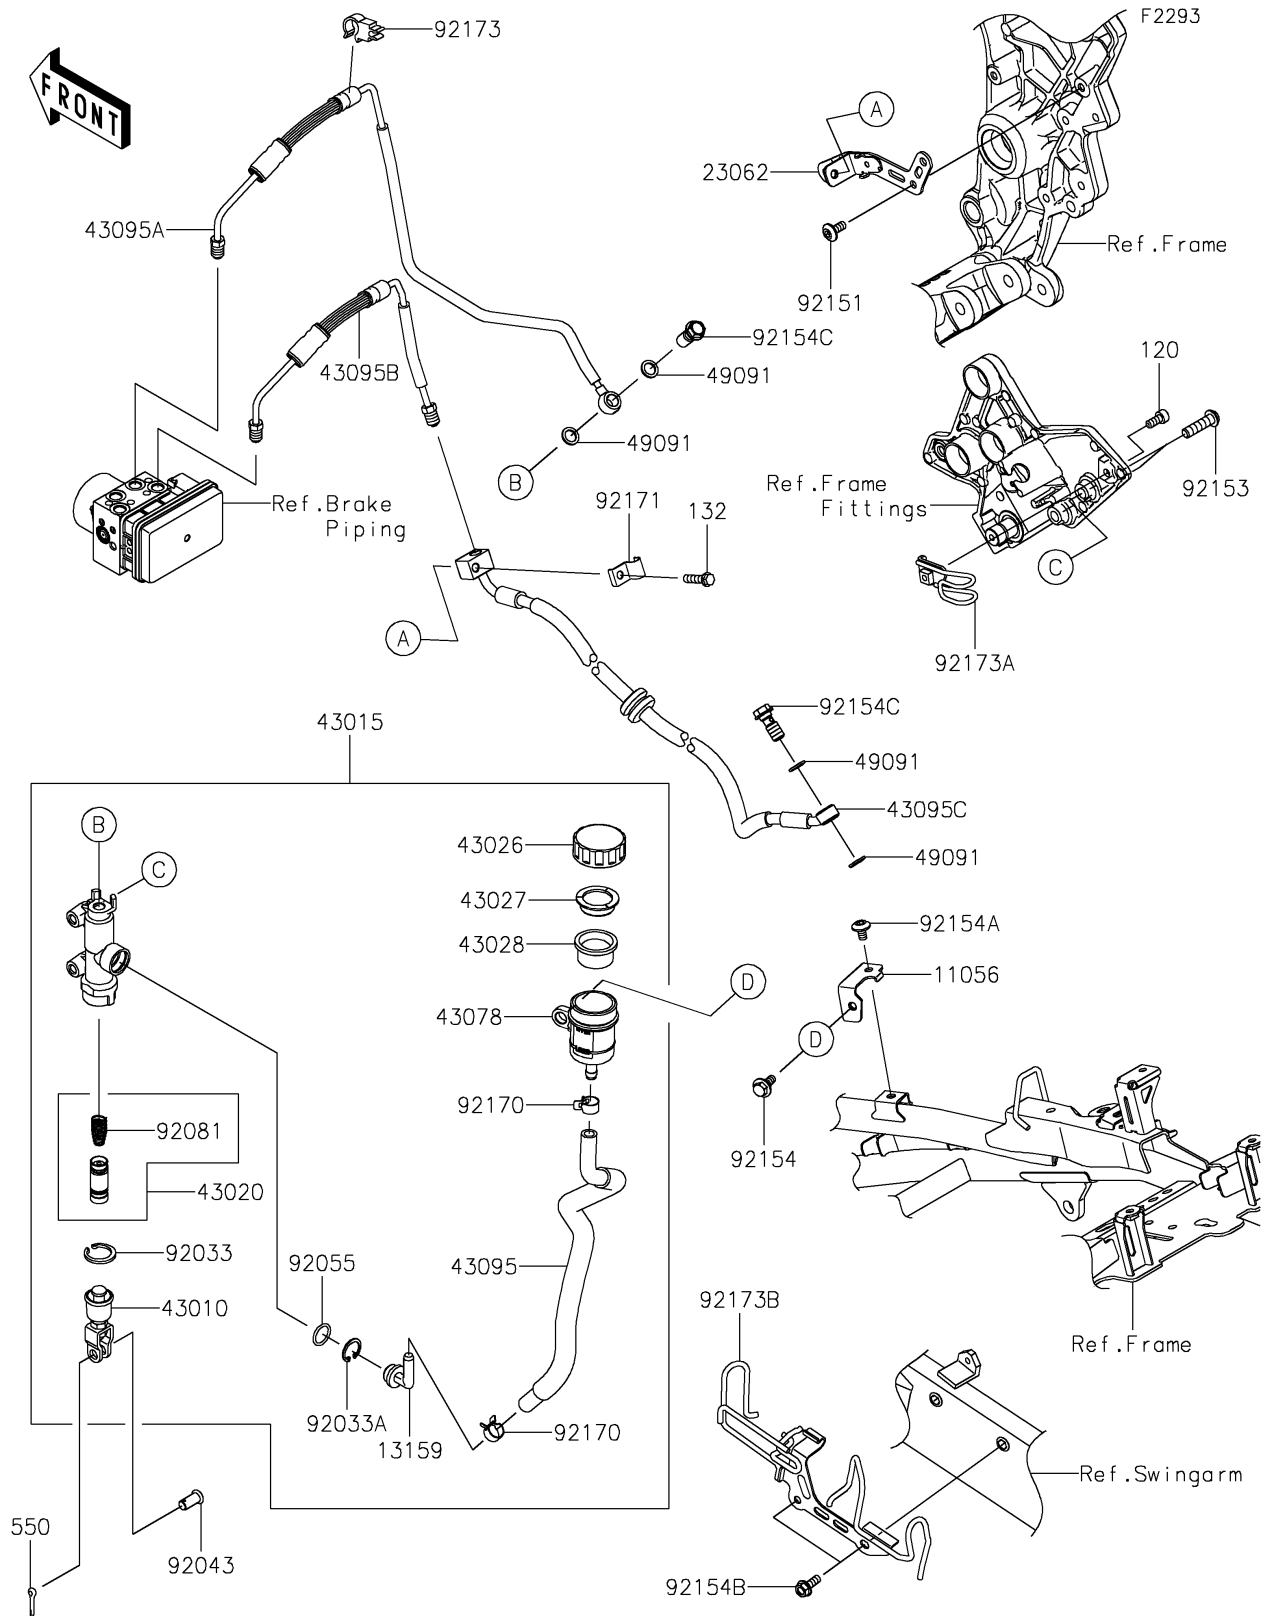

2019 VERSYS® 1000 SE LT+

PARTS DIAGRAM

Rear Master Cylinder

2019 VERSYS® 1000 SE LT+

PARTS LIST

Rear Master Cylinder

ITEM NAME

PART NUMBER

QUANTITY
