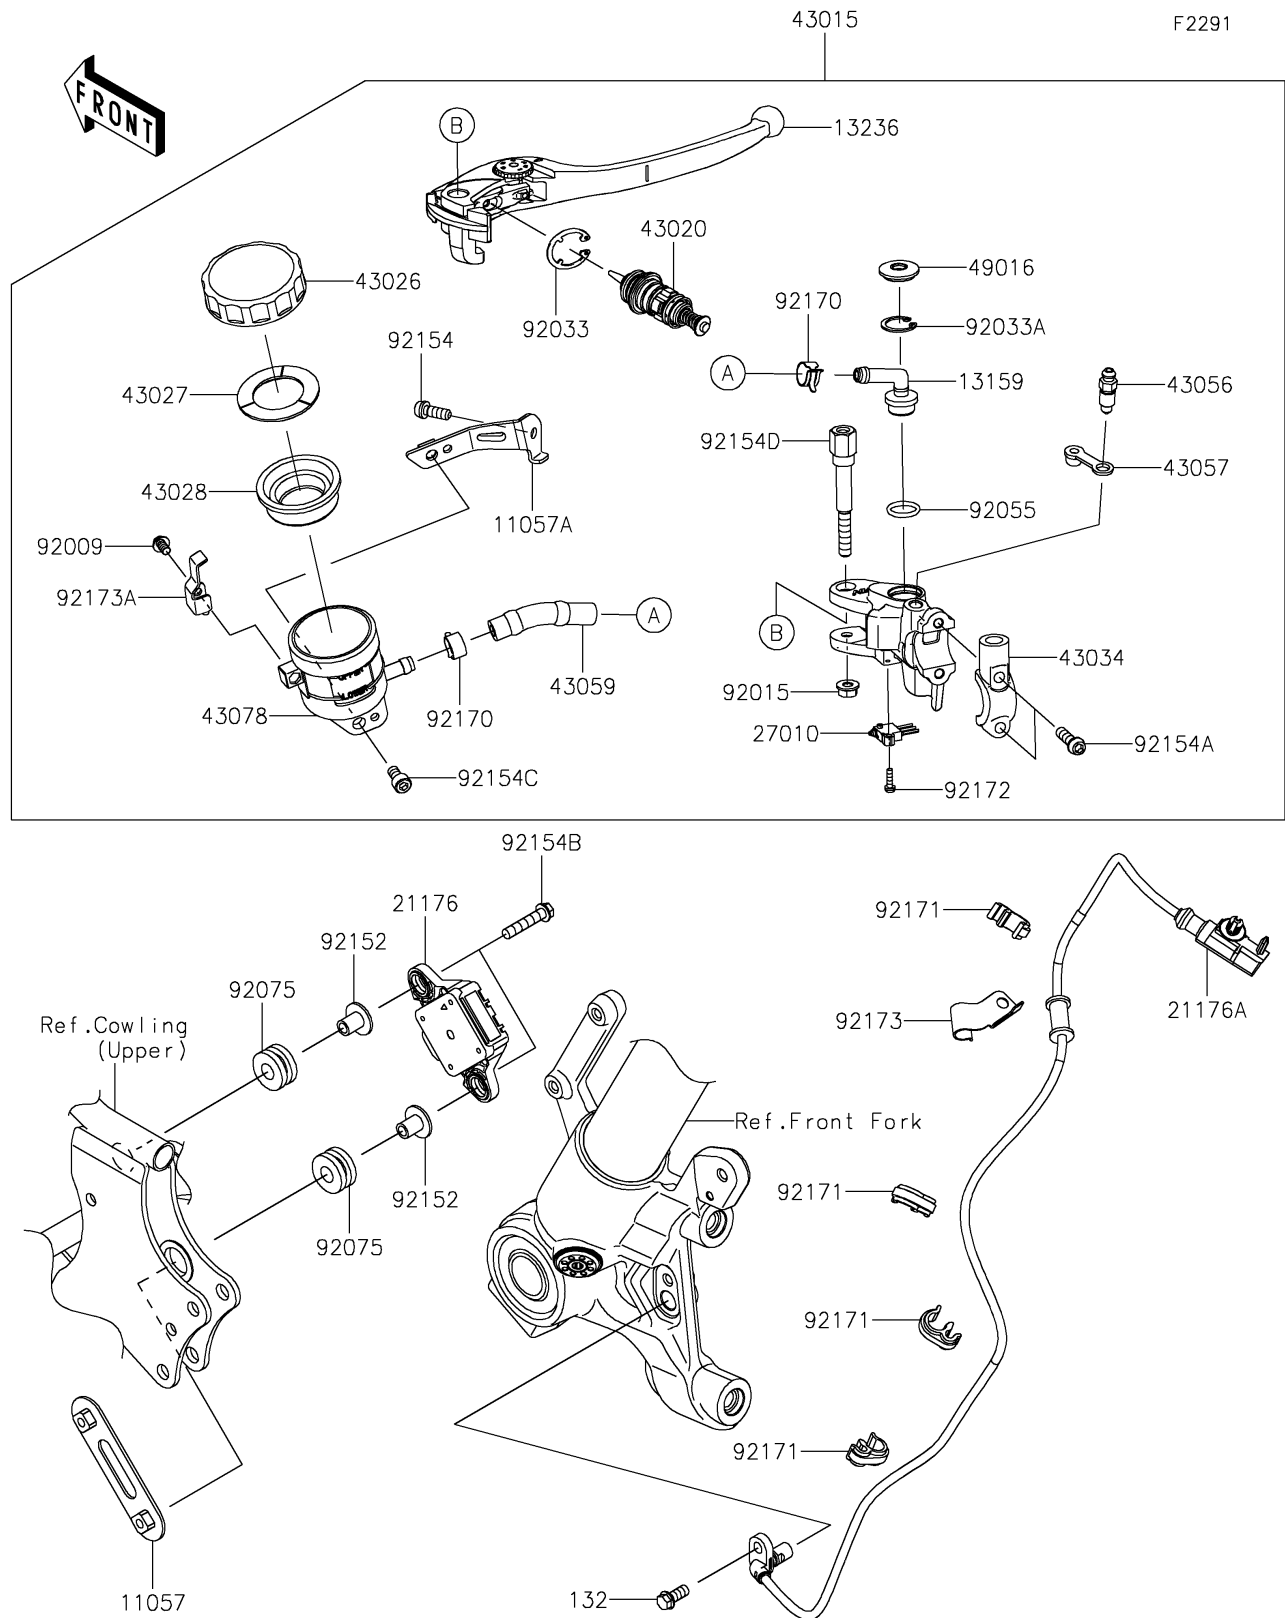

2019 VERSYS® 1000 SE LT+

PARTS DIAGRAM

Front Master Cylinder

2019 VERSYS® 1000 SE LT+

PARTS LIST

Front Master Cylinder

ITEM NAME

PART NUMBER

QUANTITY
