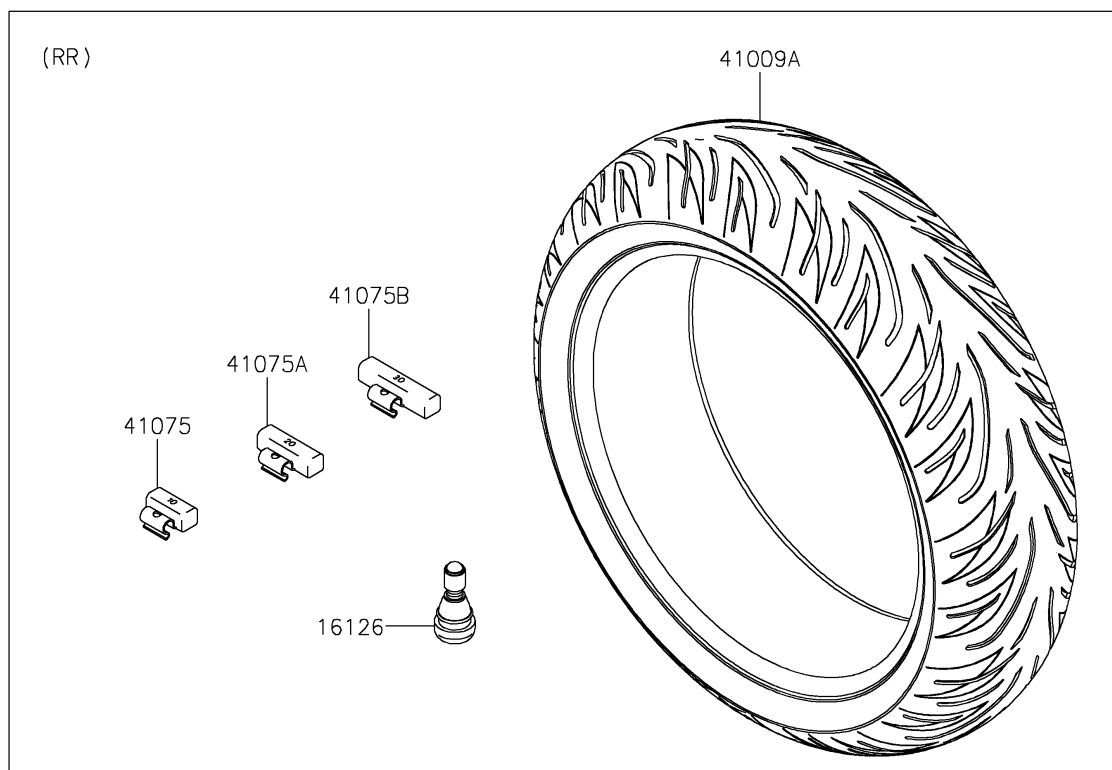

2019 VERSYS® 1000 SE LT+

PARTS DIAGRAM

Wheels/Tires

F2210

2019 VERSYS® 1000 SE LT+

PARTS LIST

Wheels/Tires

ITEM NAME

PART NUMBER

QUANTITY
