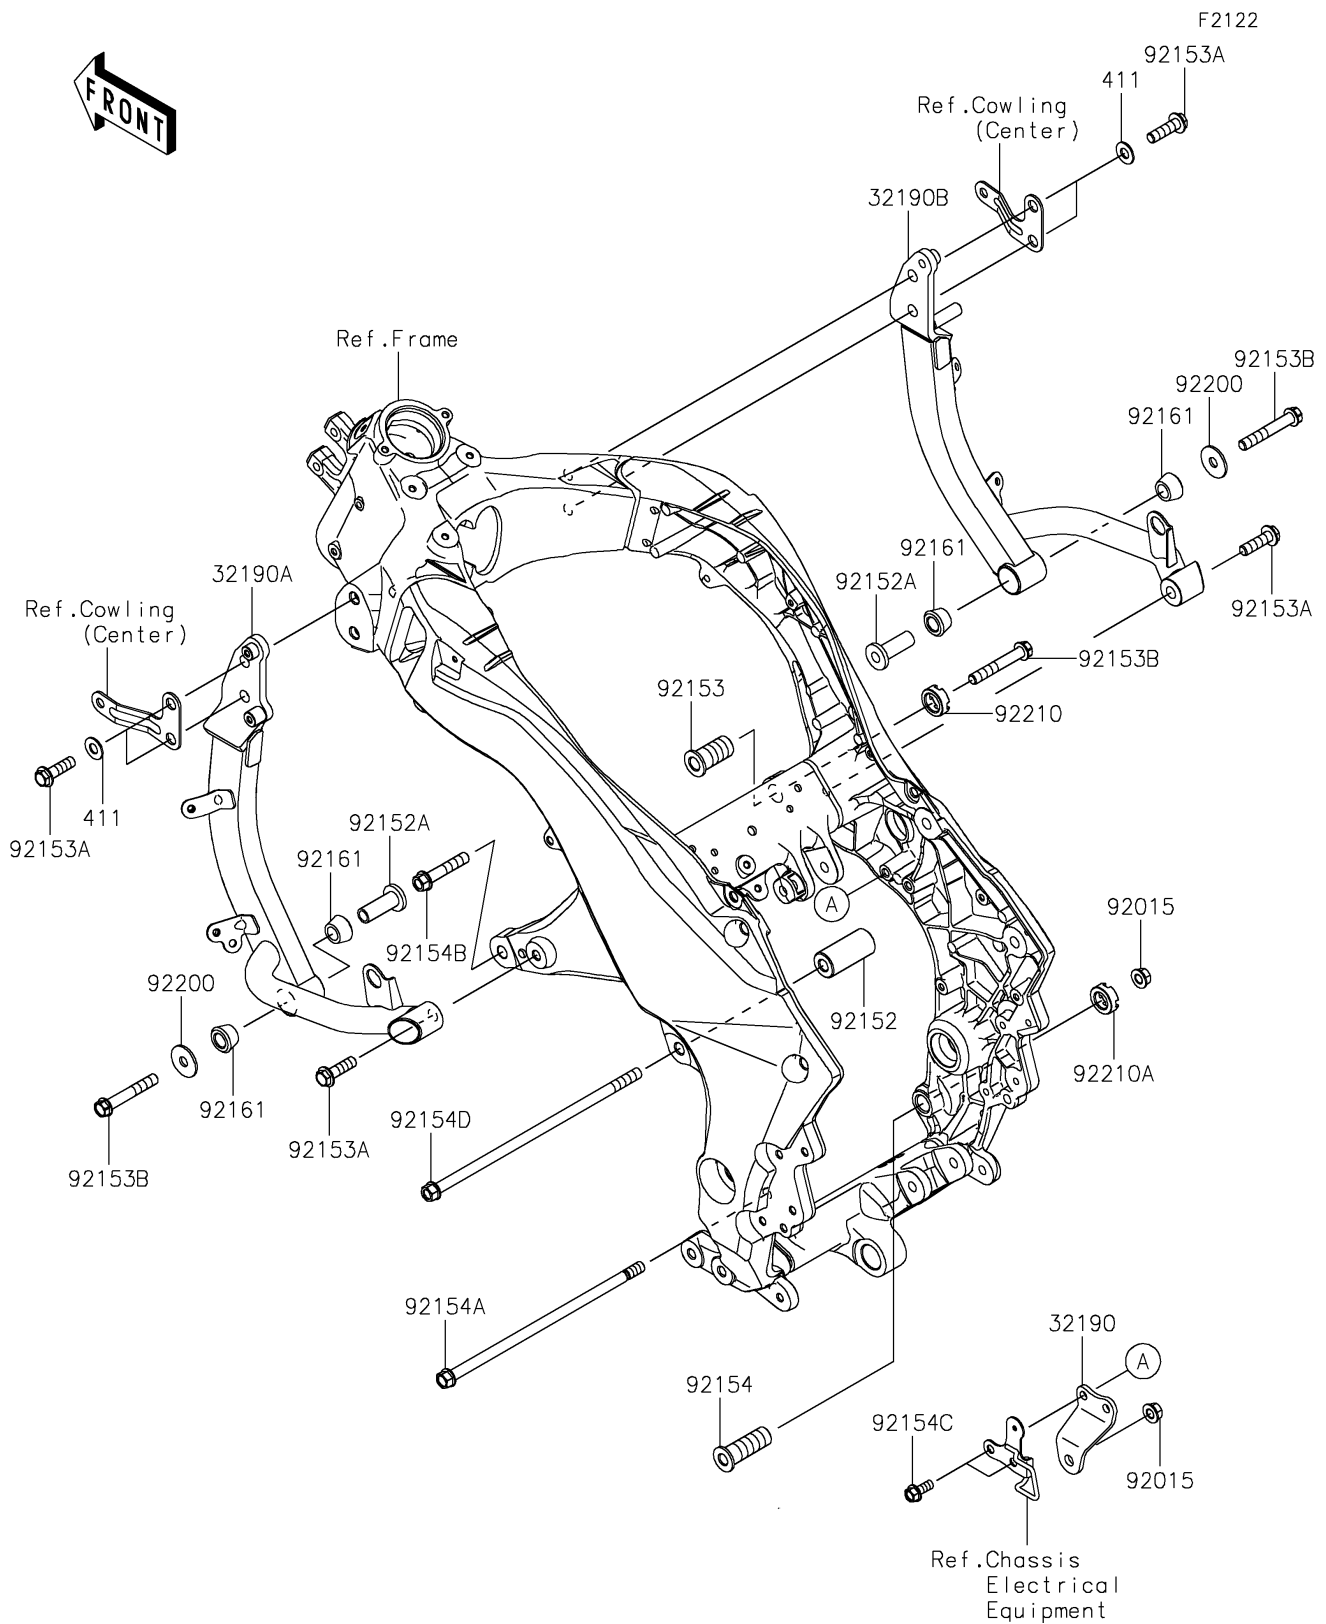

2019 VERSYS® 1000 SE LT+

PARTS DIAGRAM

Engine Mount

2019 VERSYS® 1000 SE LT+

PARTS LIST Engine Mount

ITEM NAME	PART NUMBER	QUANTITY
-----------	-------------	----------
