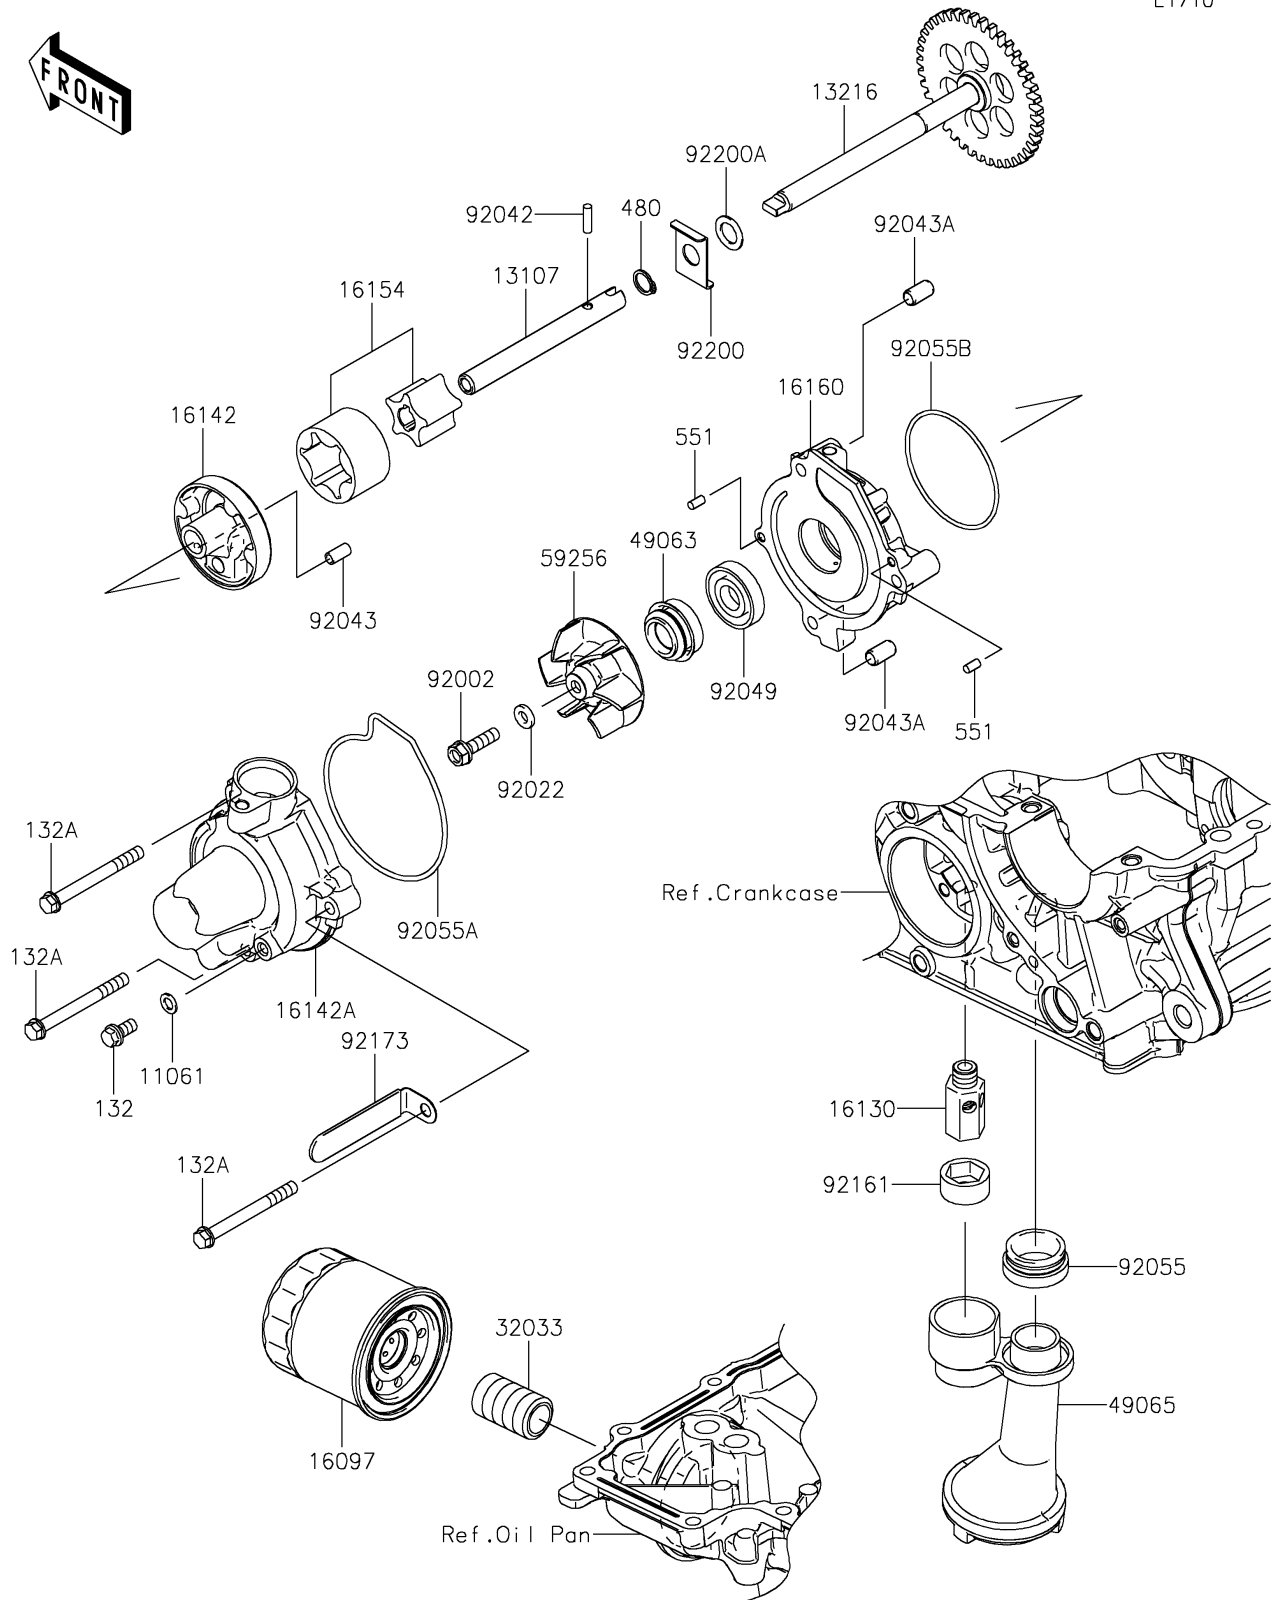

2019 VERSYS® 1000 SE LT+

PARTS DIAGRAM

Oil Pump

E1710

2019 VERSYS® 1000 SE LT+

PARTS LIST

Oil Pump

ITEM NAME

PART NUMBER

QUANTITY
