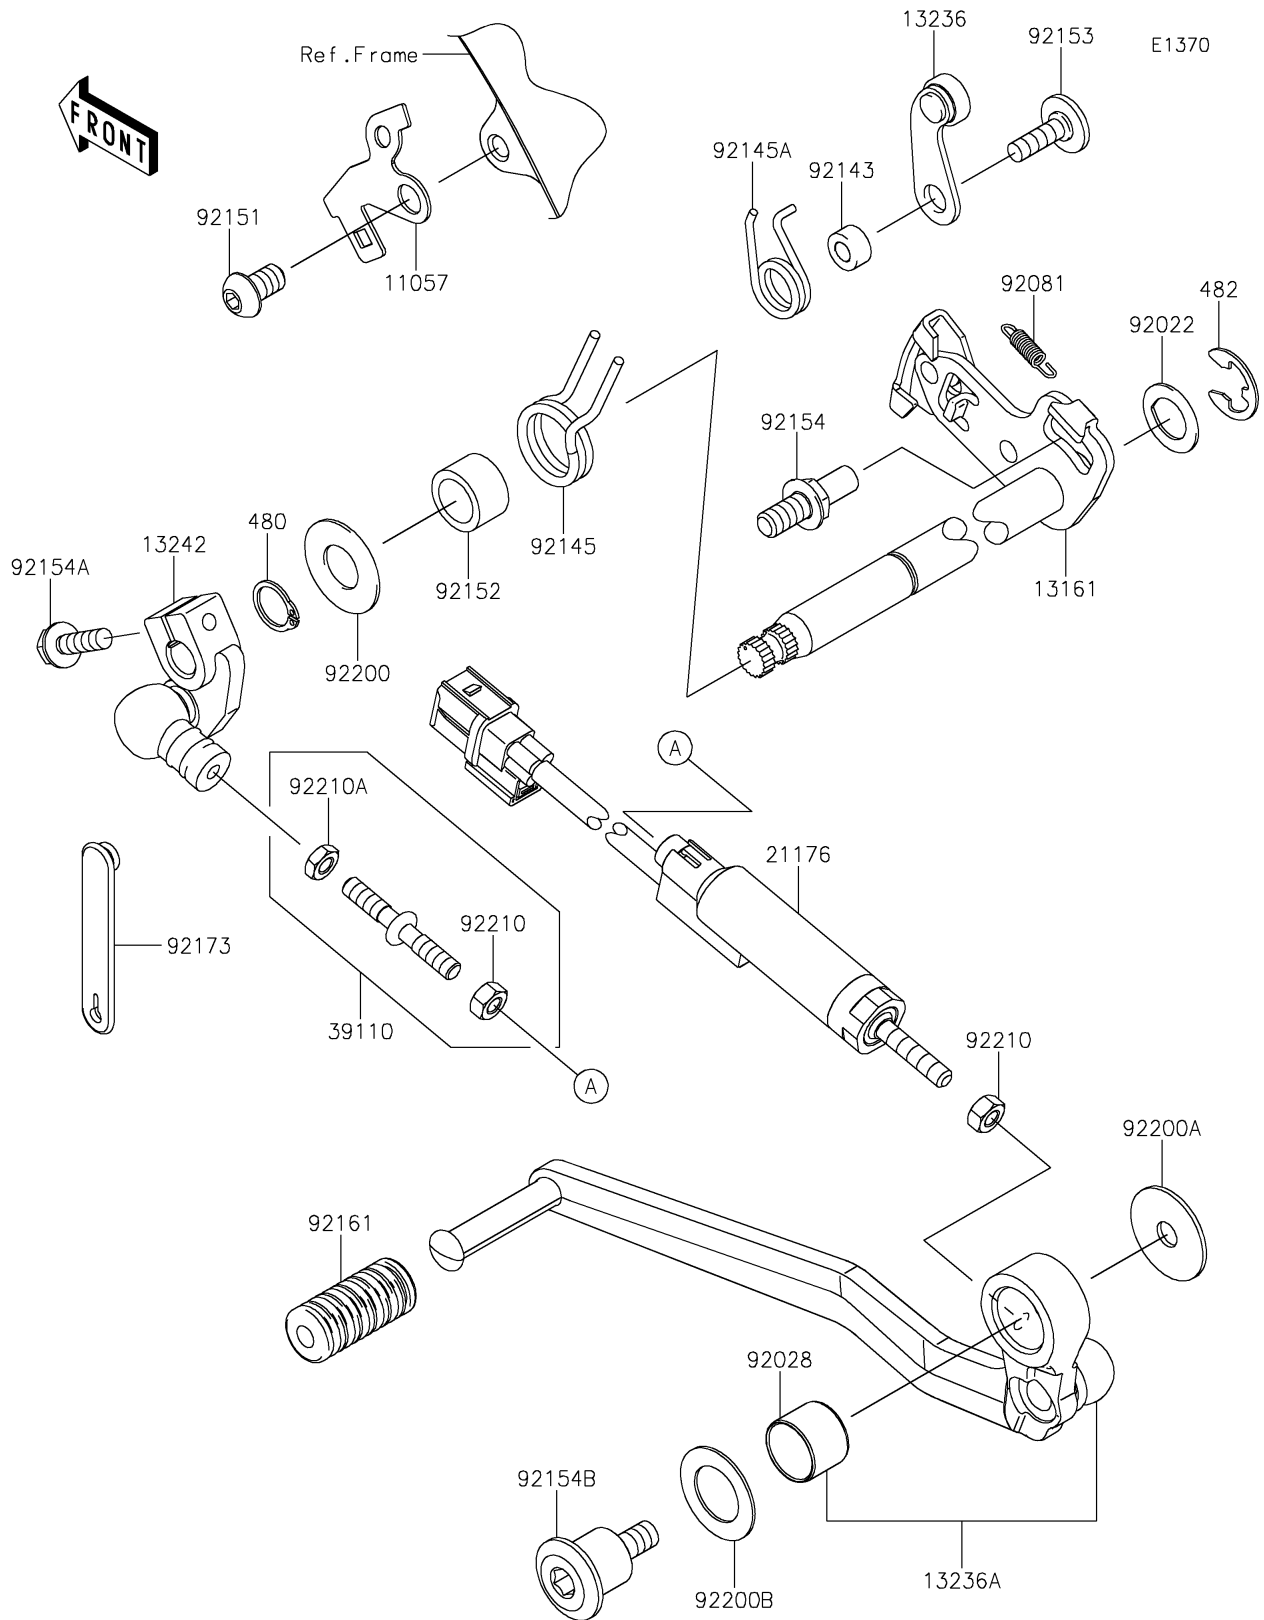

2019 VERSYS® 1000 SE LT+

PARTS DIAGRAM

Gear Change Mechanism

2019 VERSYS® 1000 SE LT+

PARTS LIST

Gear Change Mechanism

ITEM NAME

PART NUMBER

QUANTITY
