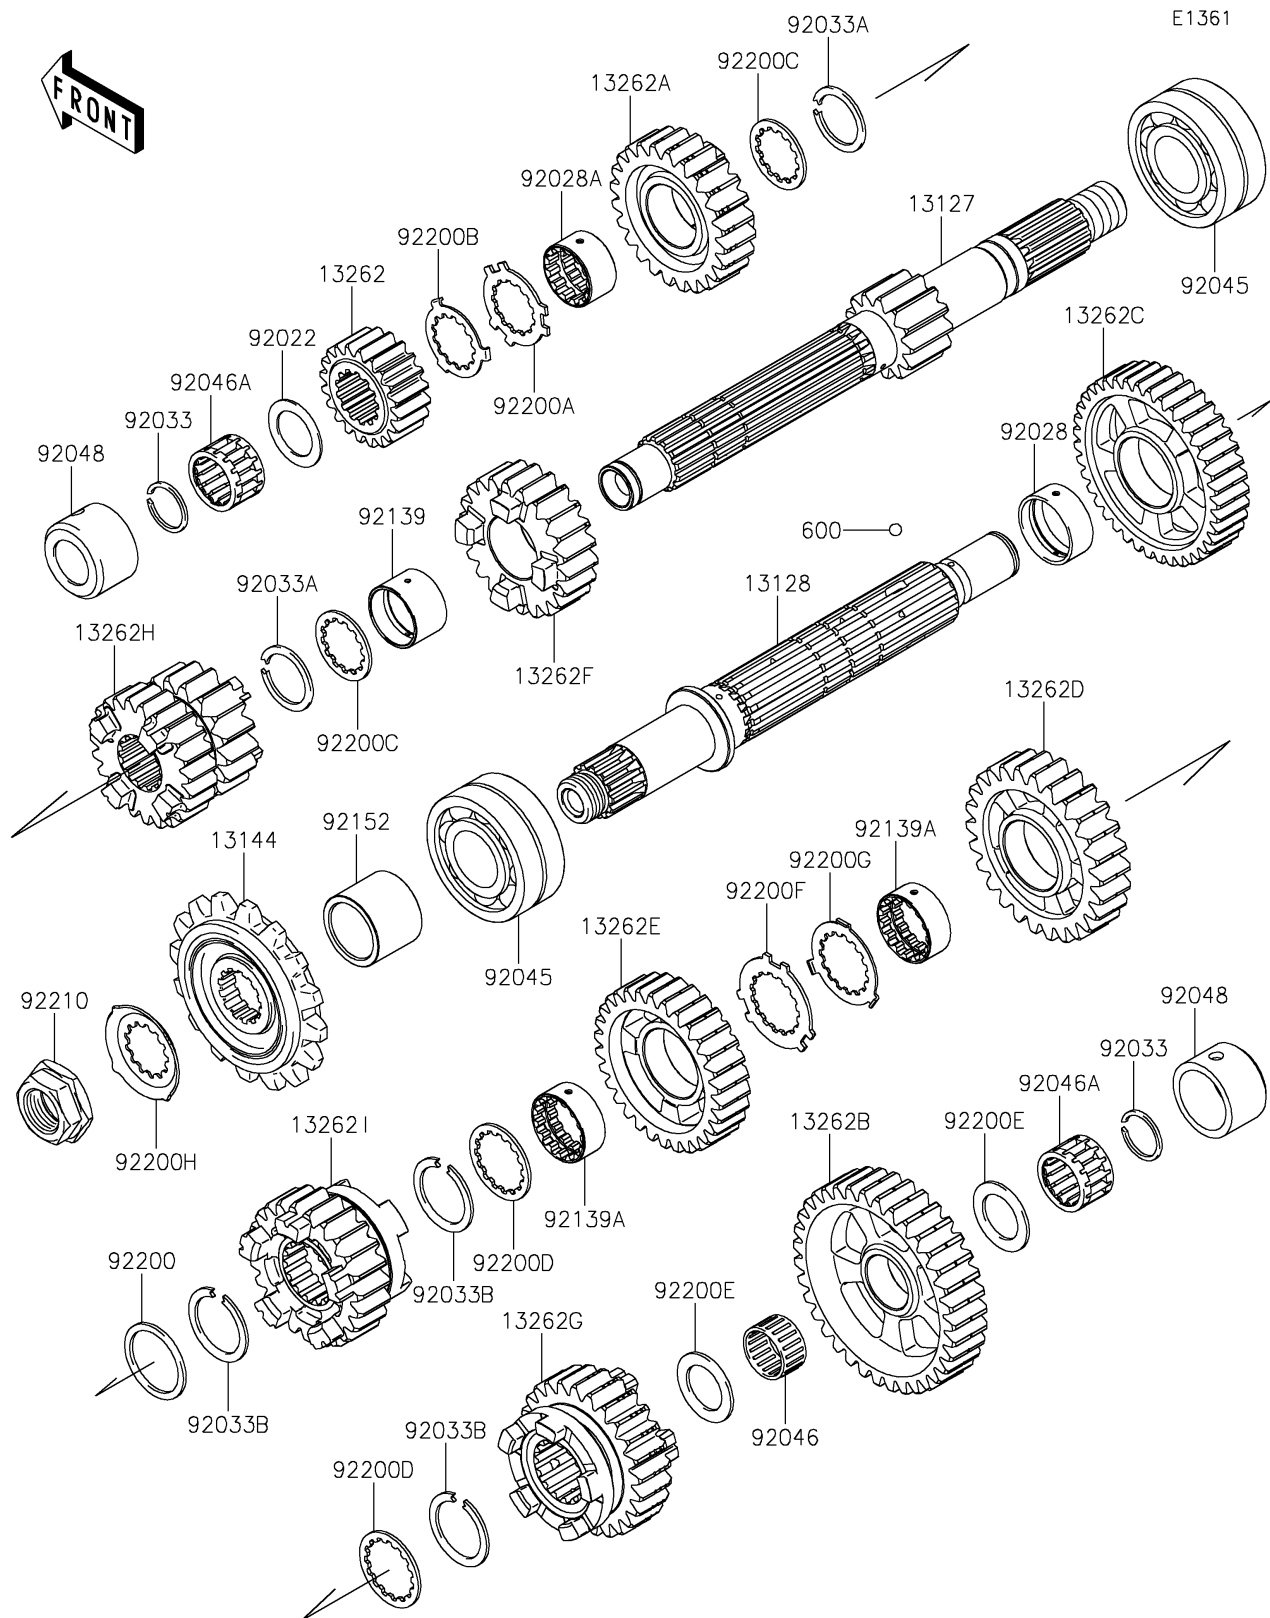

2019 VERSYS® 1000 SE LT+

PARTS DIAGRAM

Transmission

2019 VERSYS® 1000 SE LT+

PARTS LIST

Transmission

ITEM NAME

PART NUMBER

QUANTITY
