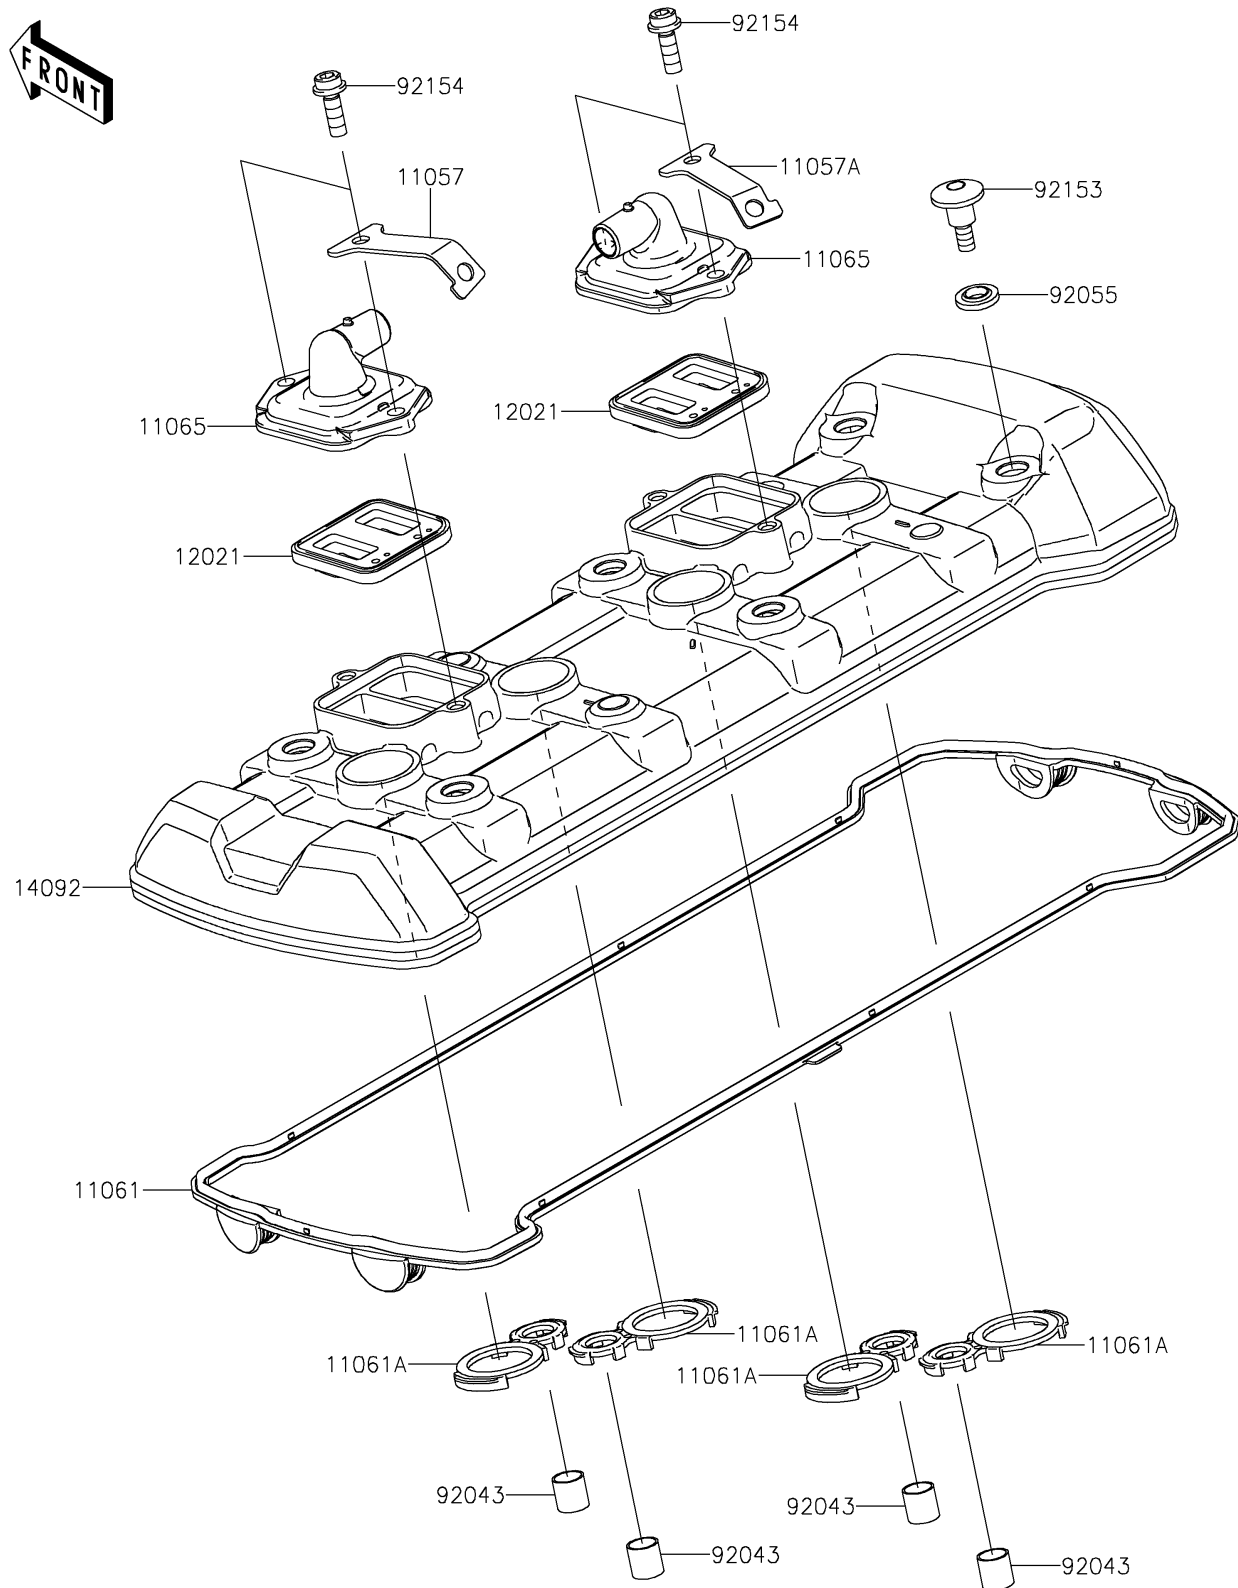

# 2019 VERSYS® 1000 SE LT+

## PARTS DIAGRAM

### Cylinder Head Cover

E1112

## PARTS LIST