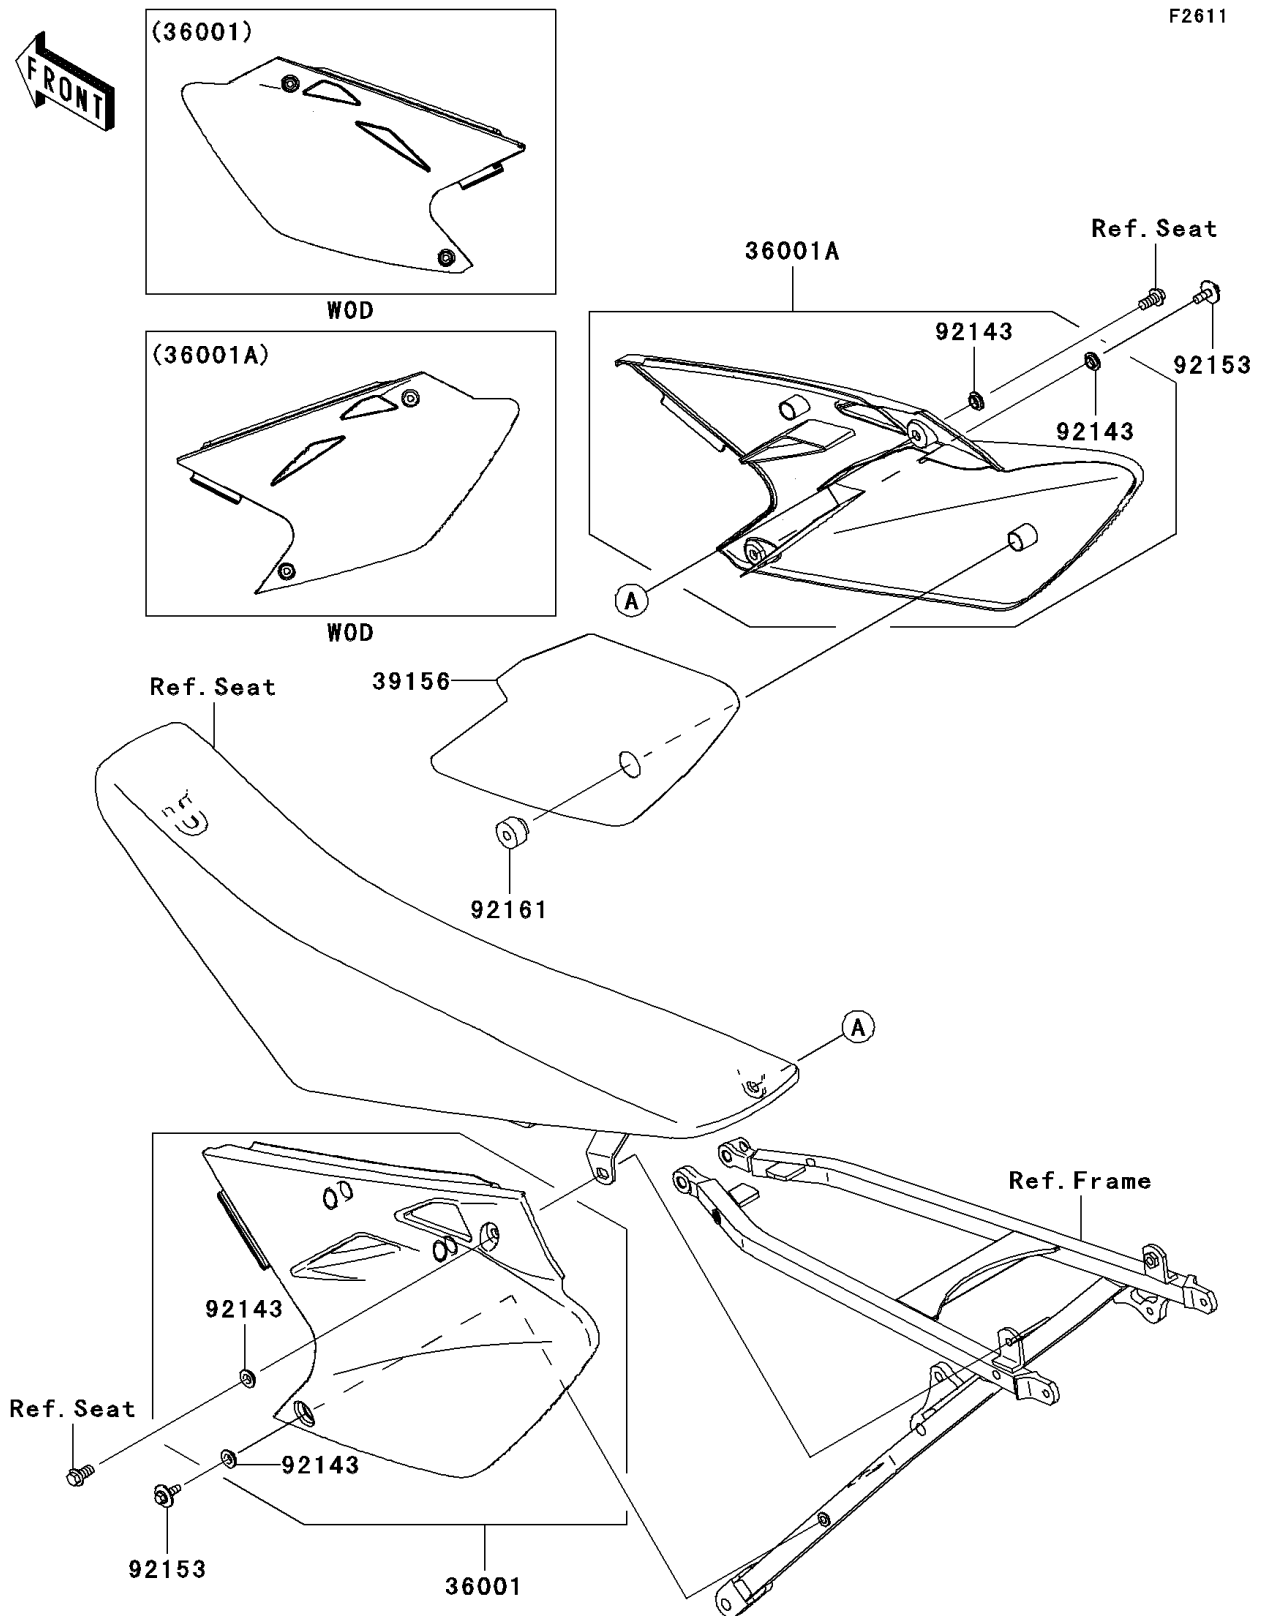

2007 KX450F

PARTS DIAGRAM

Side Covers

2007 KX450F

PARTS LIST

Side Covers

ITEM NAME	PART NUMBER	QUANTITY
COVER-SIDE,LH,S.WHITE (Ref # 36001)	36001-0084-266	1
COVER-SIDE,RH,S.WHITE (Ref # 36001A)	36001-0088-266	1
PAD,SIDE COVER,RH (Ref # 39156)	39156-0092	1
COLLAR (Ref # 92143)	92143-1196	4
BOLT,6X16 (Ref # 92153)	92153-0863	2
DAMPER (Ref # 92161)	92161-0073	1