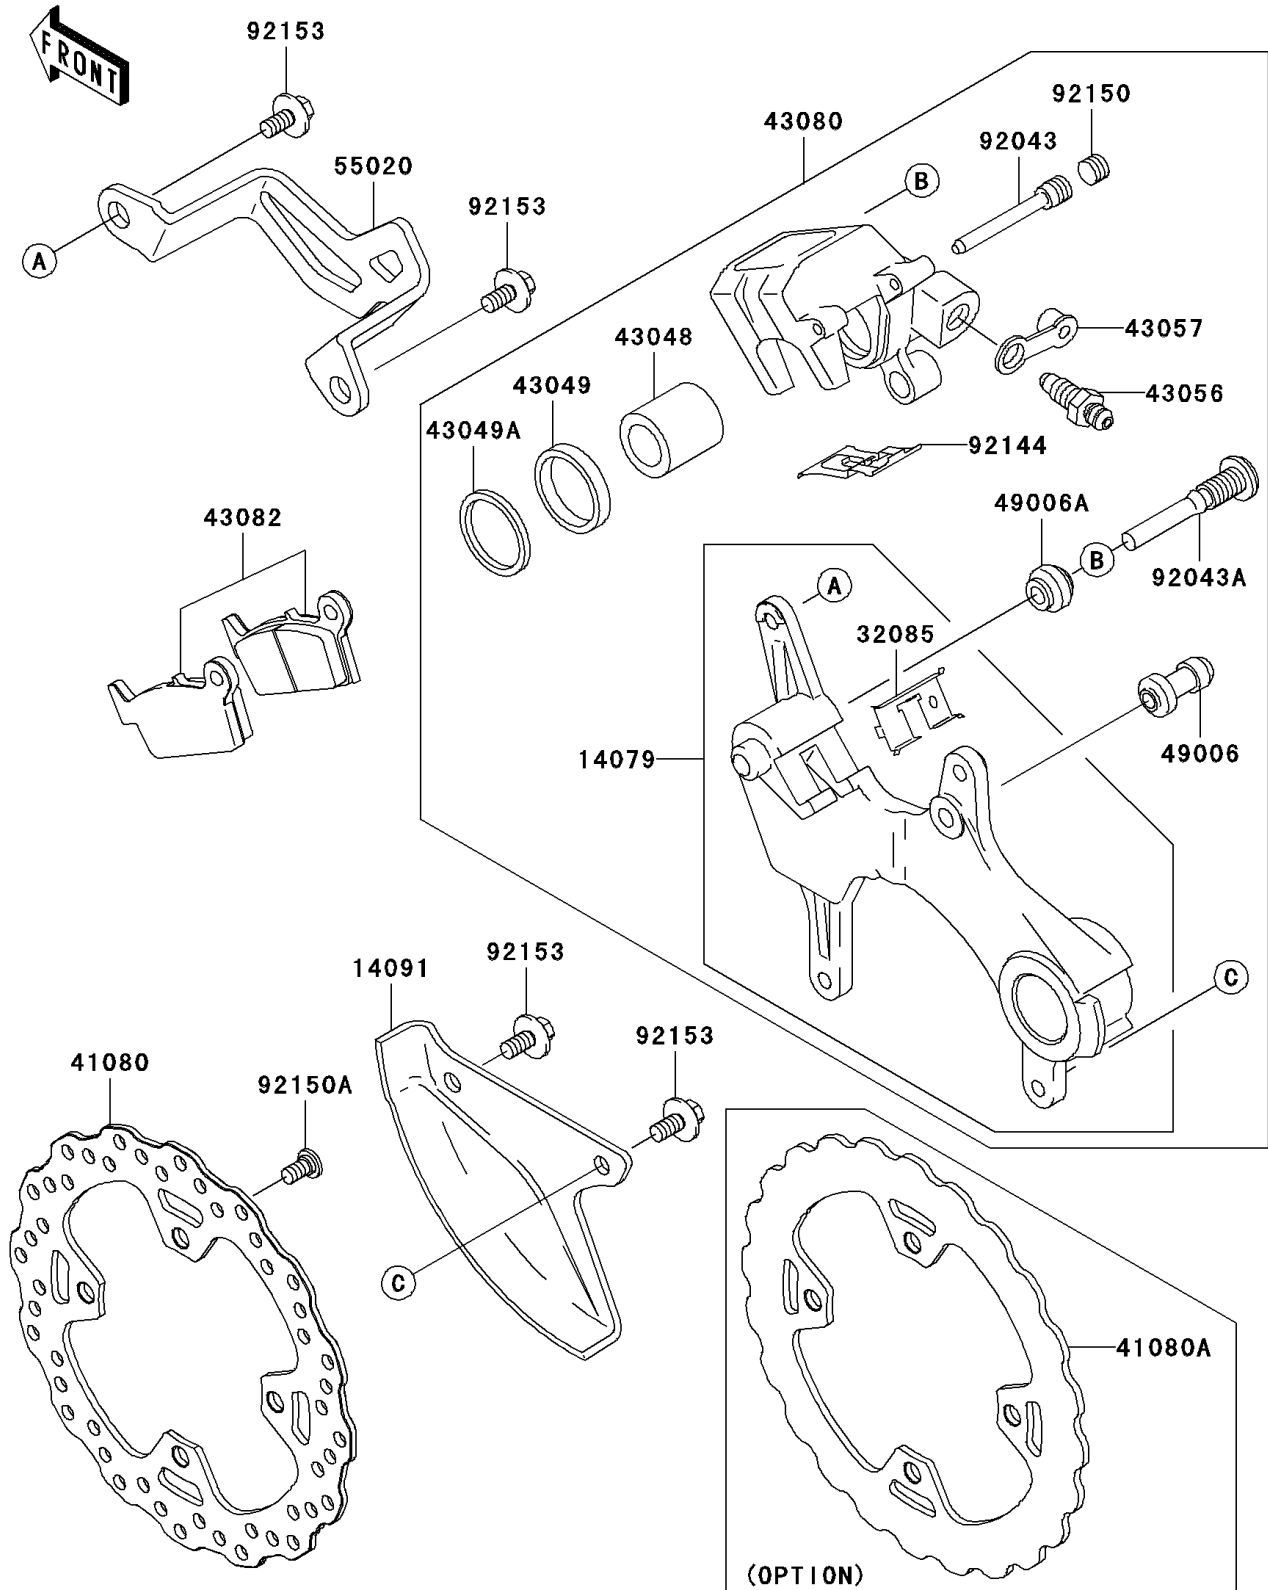

2007 KX450F

PARTS DIAGRAM

Rear Brake

F2294

2007 KX450F

PARTS LIST

Rear Brake

Kawasaki

Let the Good Times Roll®

ITEM NAME

PART NUMBER

QUANTITY
