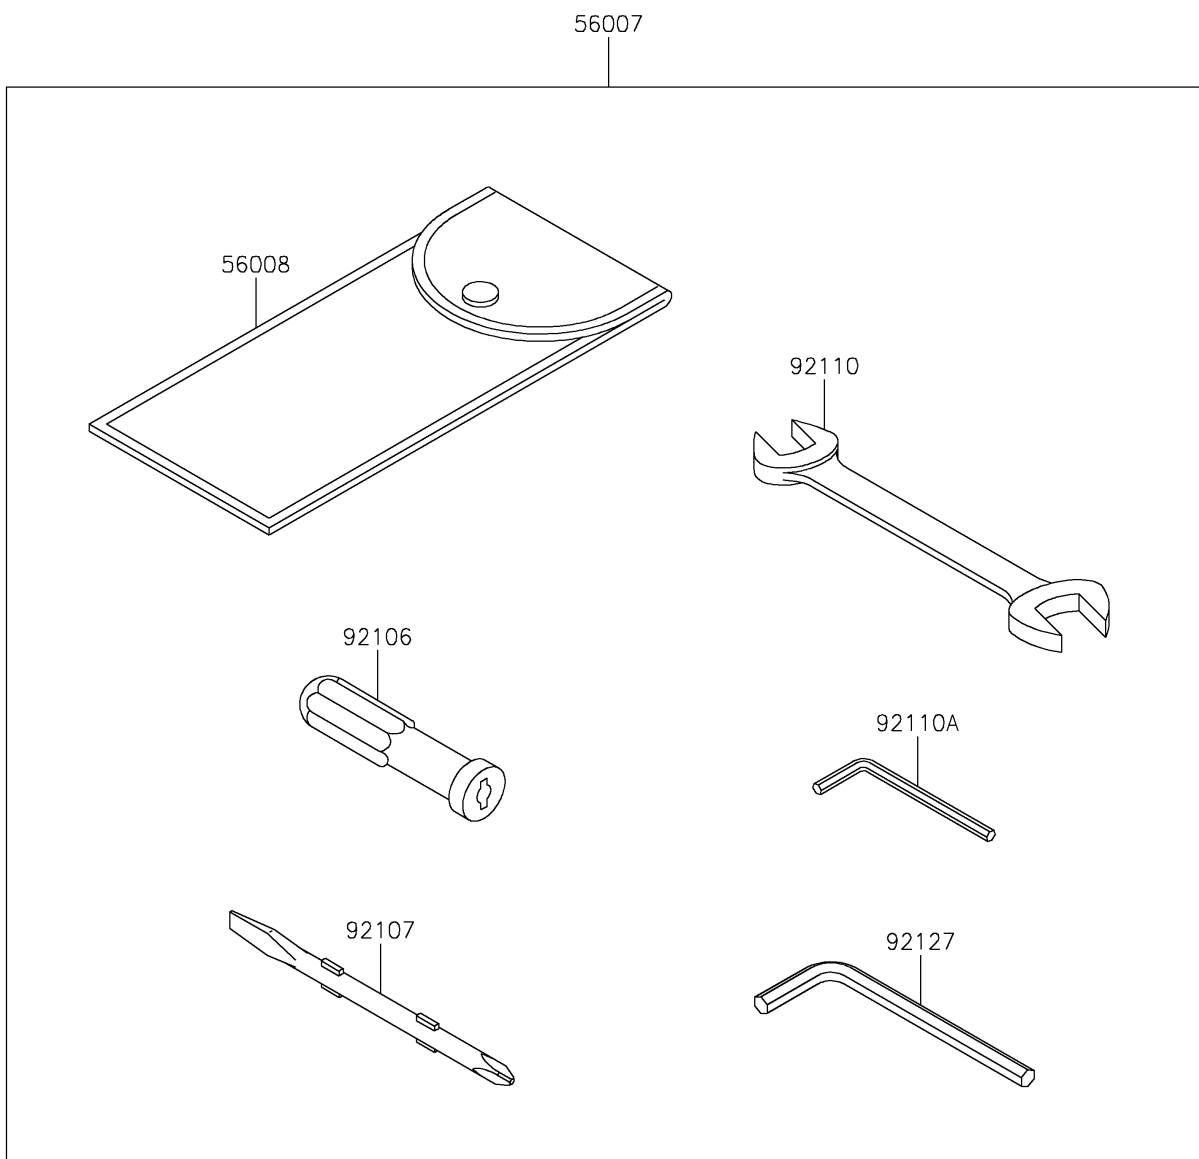

2021 Z H2 SE

PARTS DIAGRAM

Owner's Tools

F2810

2021 Z H2 SE

PARTS LIST

Owner's Tools

ITEM NAME

PART NUMBER

QUANTITY
