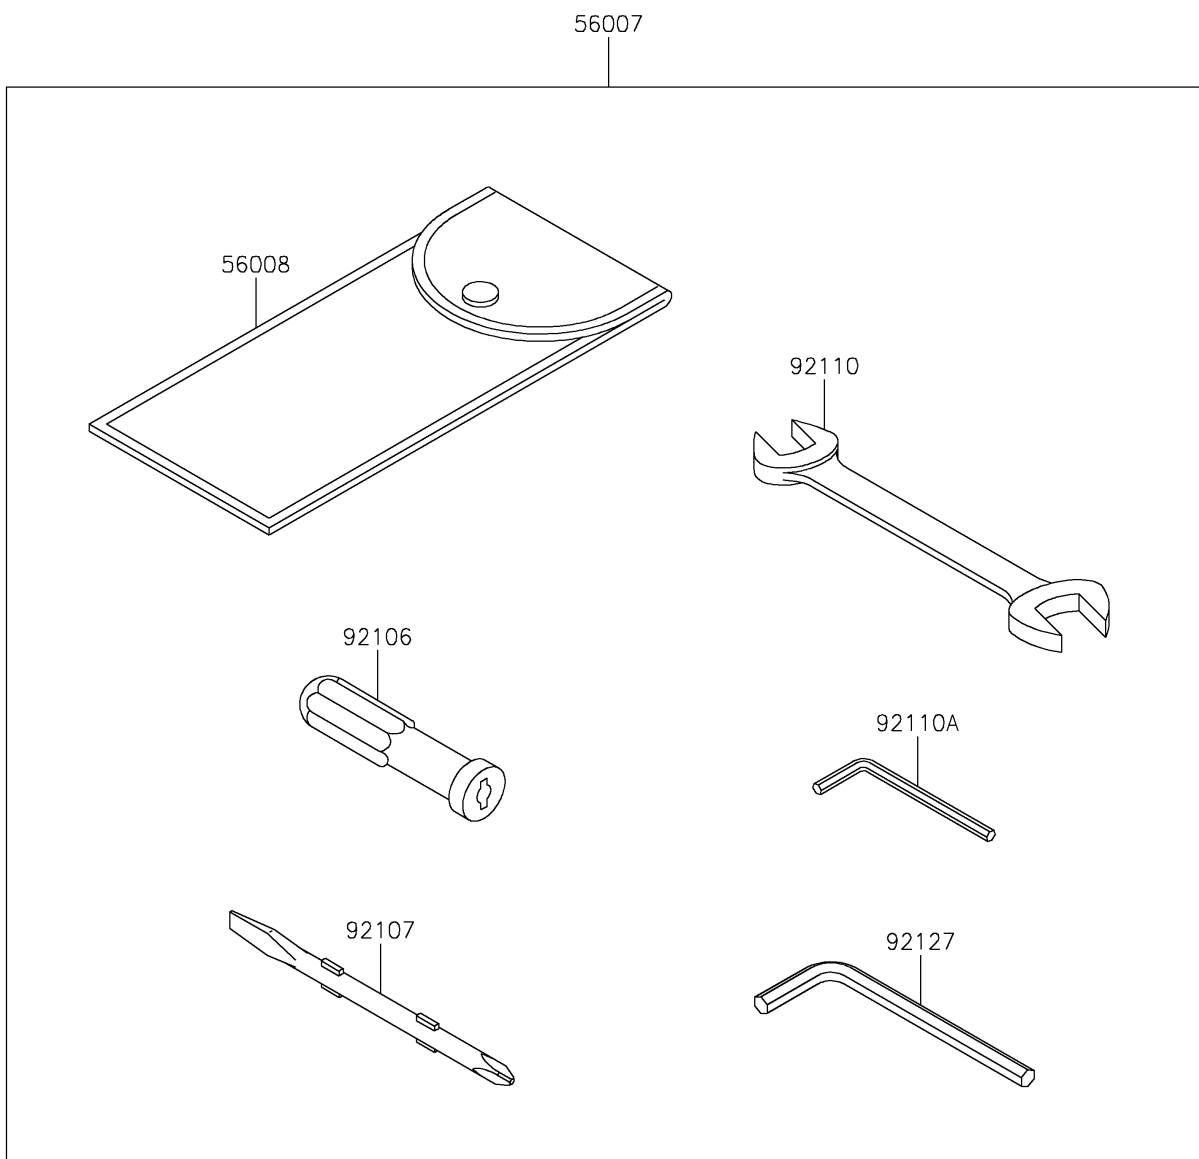

2021 Z H2 SE

PARTS DIAGRAM

Owner's Tools

F2810

2021 Z H2 SE

PARTS LIST

Owner's Tools

Kawasaki

Let the Good Times Roll®

ITEM NAME

PART NUMBER

QUANTITY
