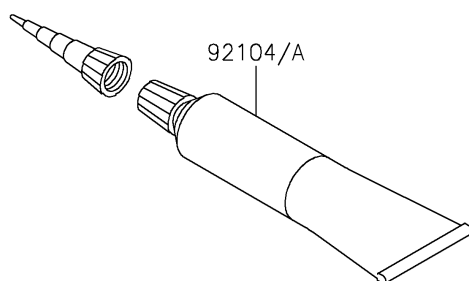

2021 Z H2 SE

PARTS DIAGRAM

Owner's Tools

F2810

2021 Z H2 SE

PARTS LIST

Owner's Tools

Kawasaki

Let the Good Times Roll®

ITEM NAME

PART NUMBER

QUANTITY
