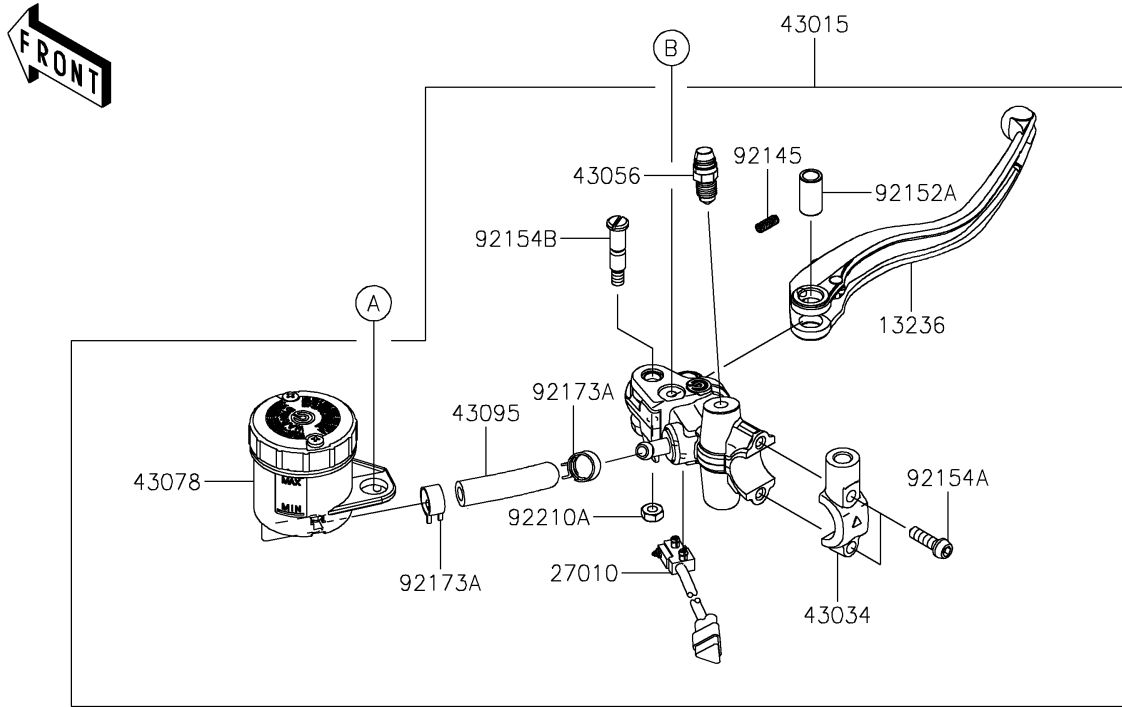

2021 Z H2 SE

PARTS DIAGRAM

Front Master Cylinder

F2291

2021 Z H2 SE

PARTS LIST

Front Master Cylinder

ITEM NAME

PART NUMBER

QUANTITY
