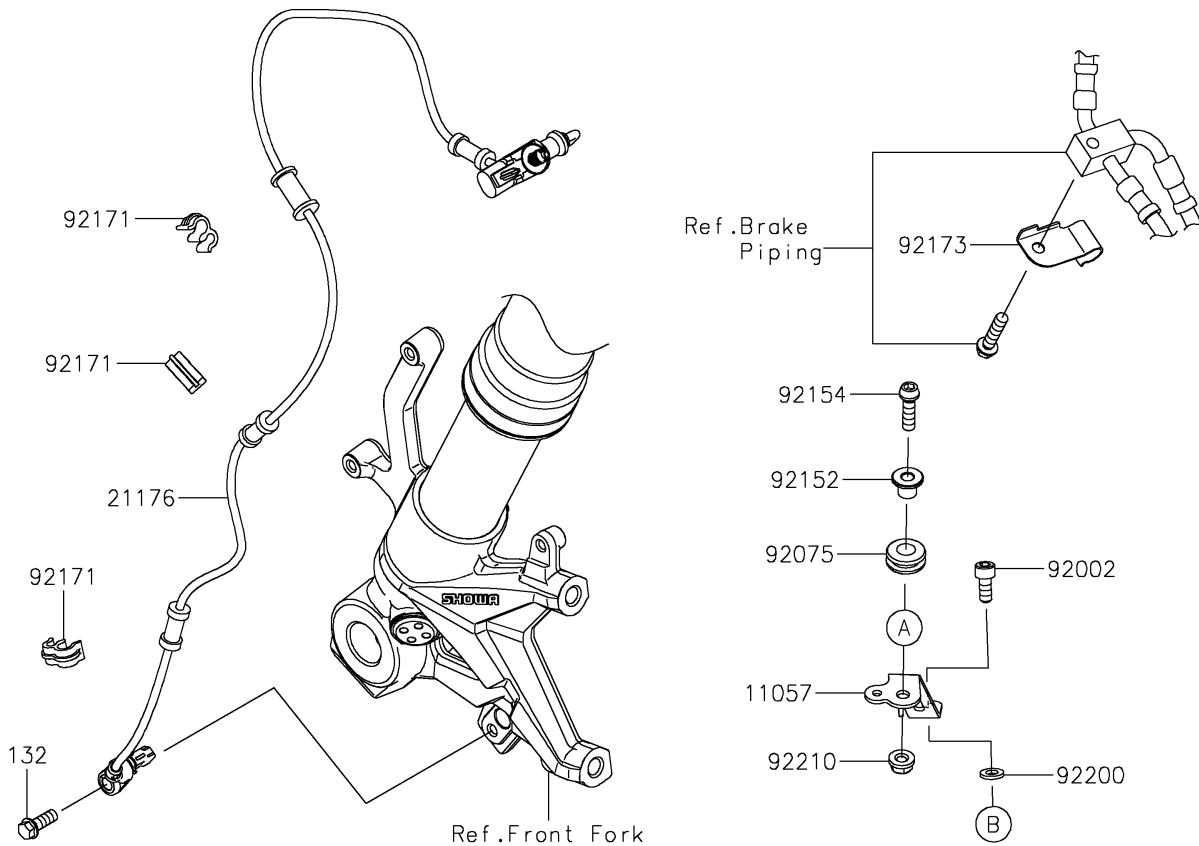

2021 Z H2 SE

PARTS DIAGRAM

Front Master Cylinder

F2291

2021 Z H2 SE

PARTS LIST

Front Master Cylinder

ITEM NAME

PART NUMBER

QUANTITY
