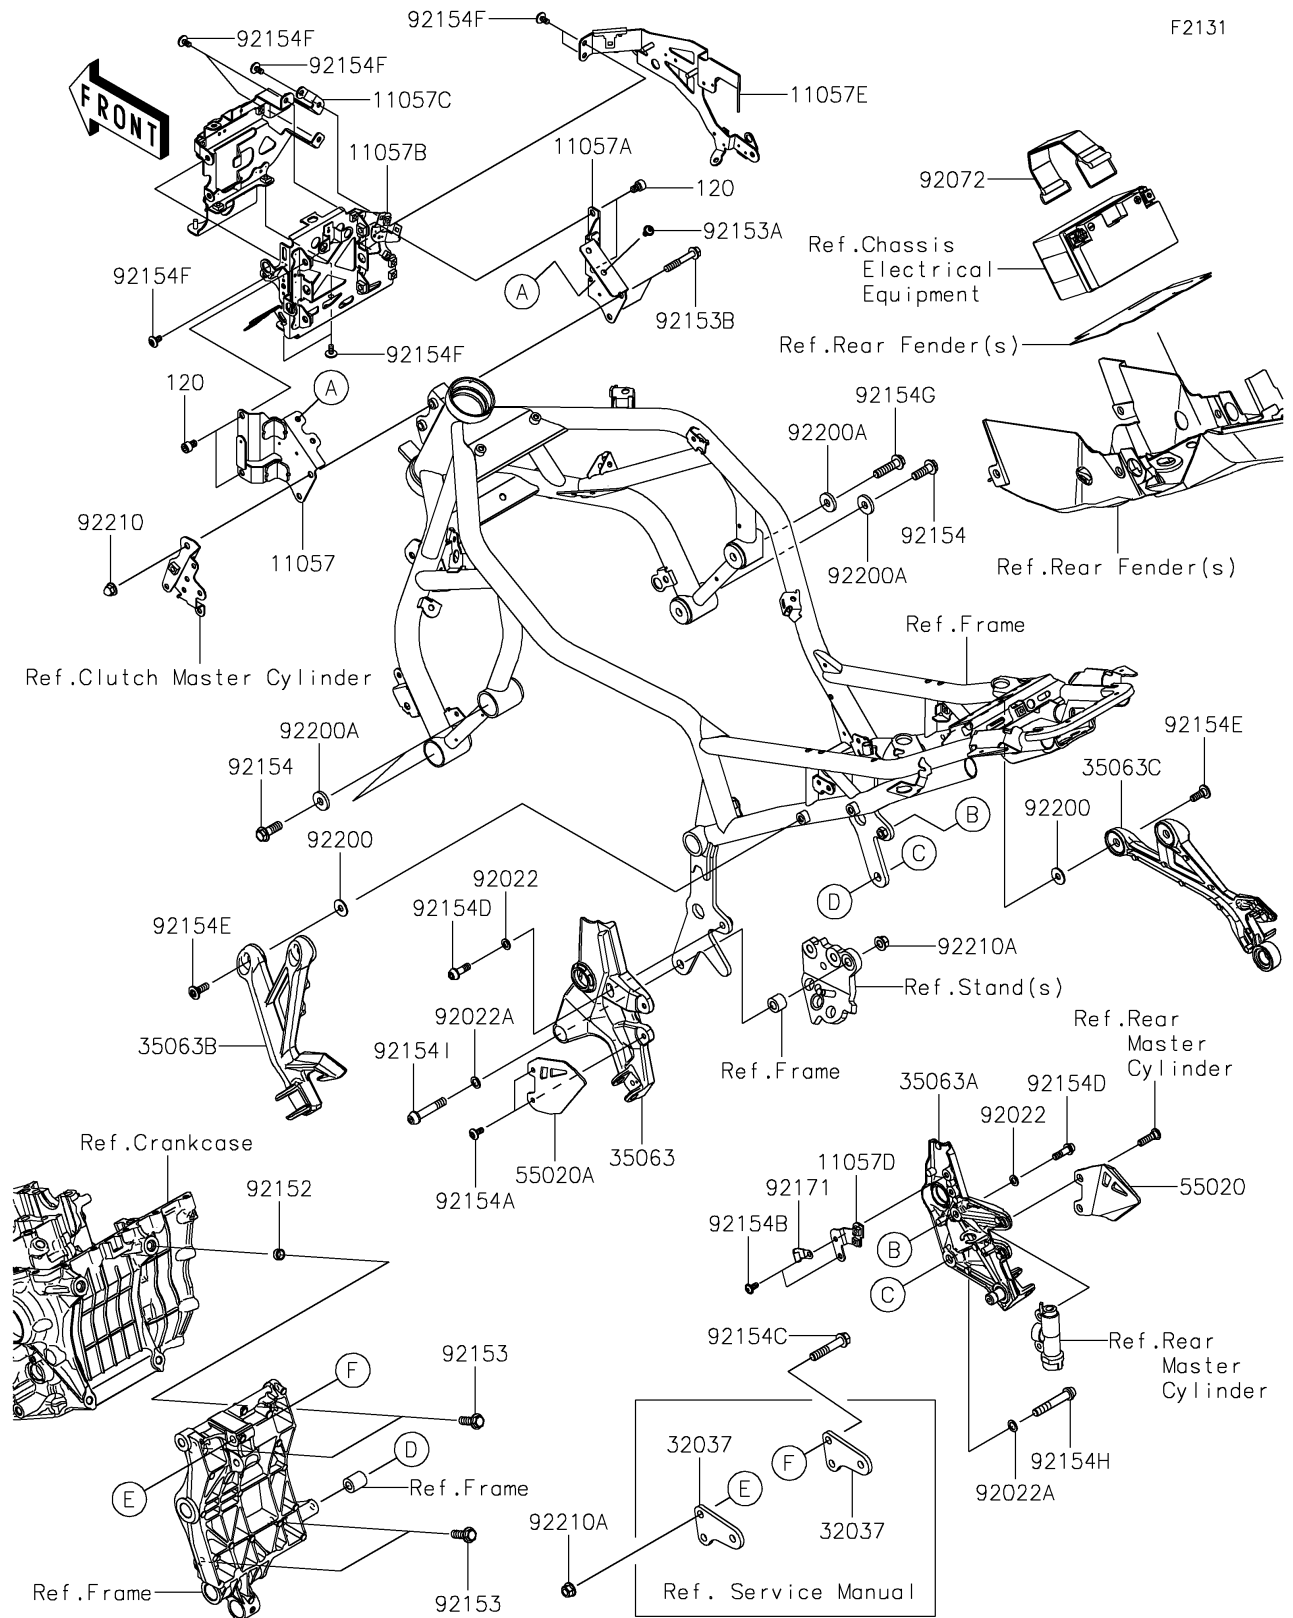

2021 Z H2 SE

PARTS DIAGRAM

Frame Fittings