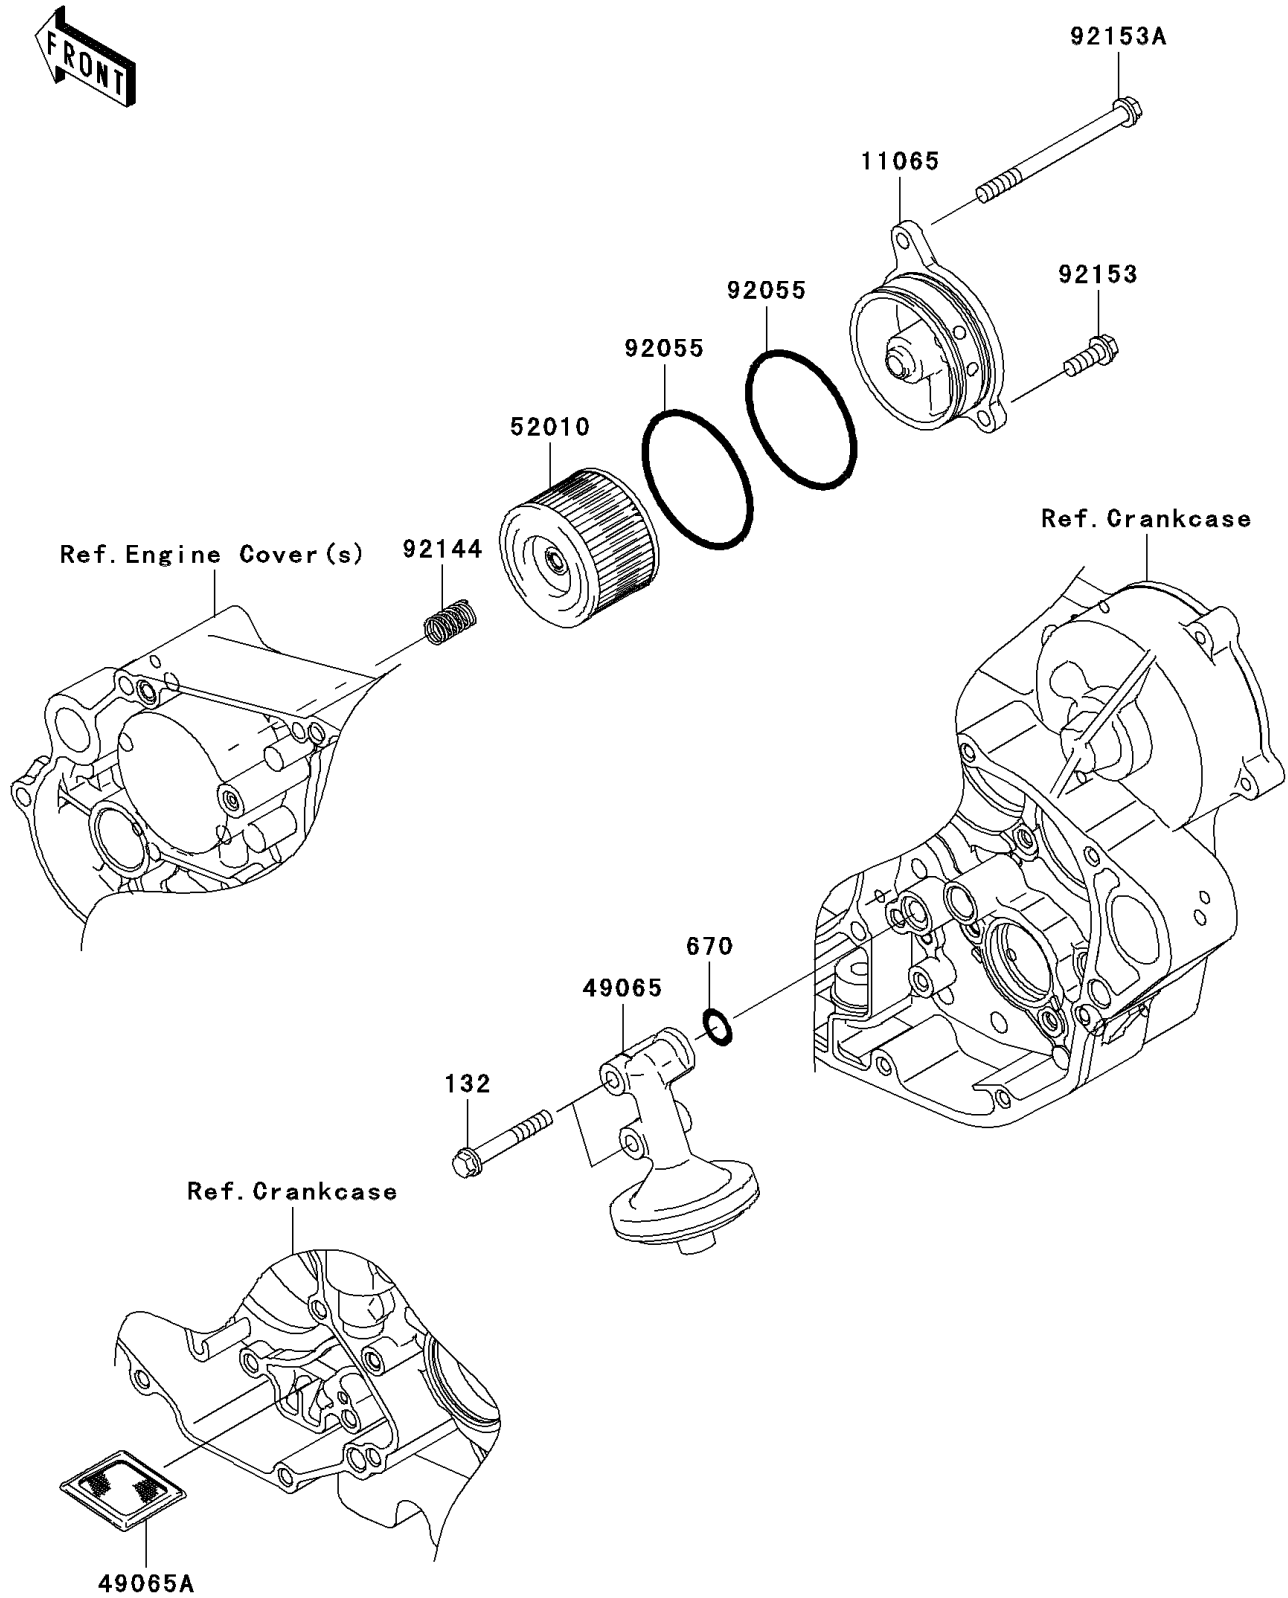

2007 KX450F

PARTS DIAGRAM

Oil Filter

E1720

2007 KX450F

PARTS LIST

Oil Filter

ITEM NAME	PART NUMBER	QUANTITY
BOLT-FLANGED-SMALL,6X40 (Ref # 132)	132G0640	2
O RING (Ref # 670)	670D2010	1
CAP,OIL FILTER (Ref # 11065)	11065-0107	1
FILTER-OIL (Ref # 49065)	49065-0018	1
FILTER-OIL,STRAINER (Ref # 49065A)	49065-0019	1
ELEMENT-OIL FILTER (Ref # 52010)	52010-1053	1
RING-O,52.6X2.4 (Ref # 92055)	92055-1577	2
SPRING (Ref # 92144)	92144-1761	1
BOLT,6X16 (Ref # 92153)	92153-0695	1
BOLT,6X75 (Ref # 92153A)	92153-0862	1