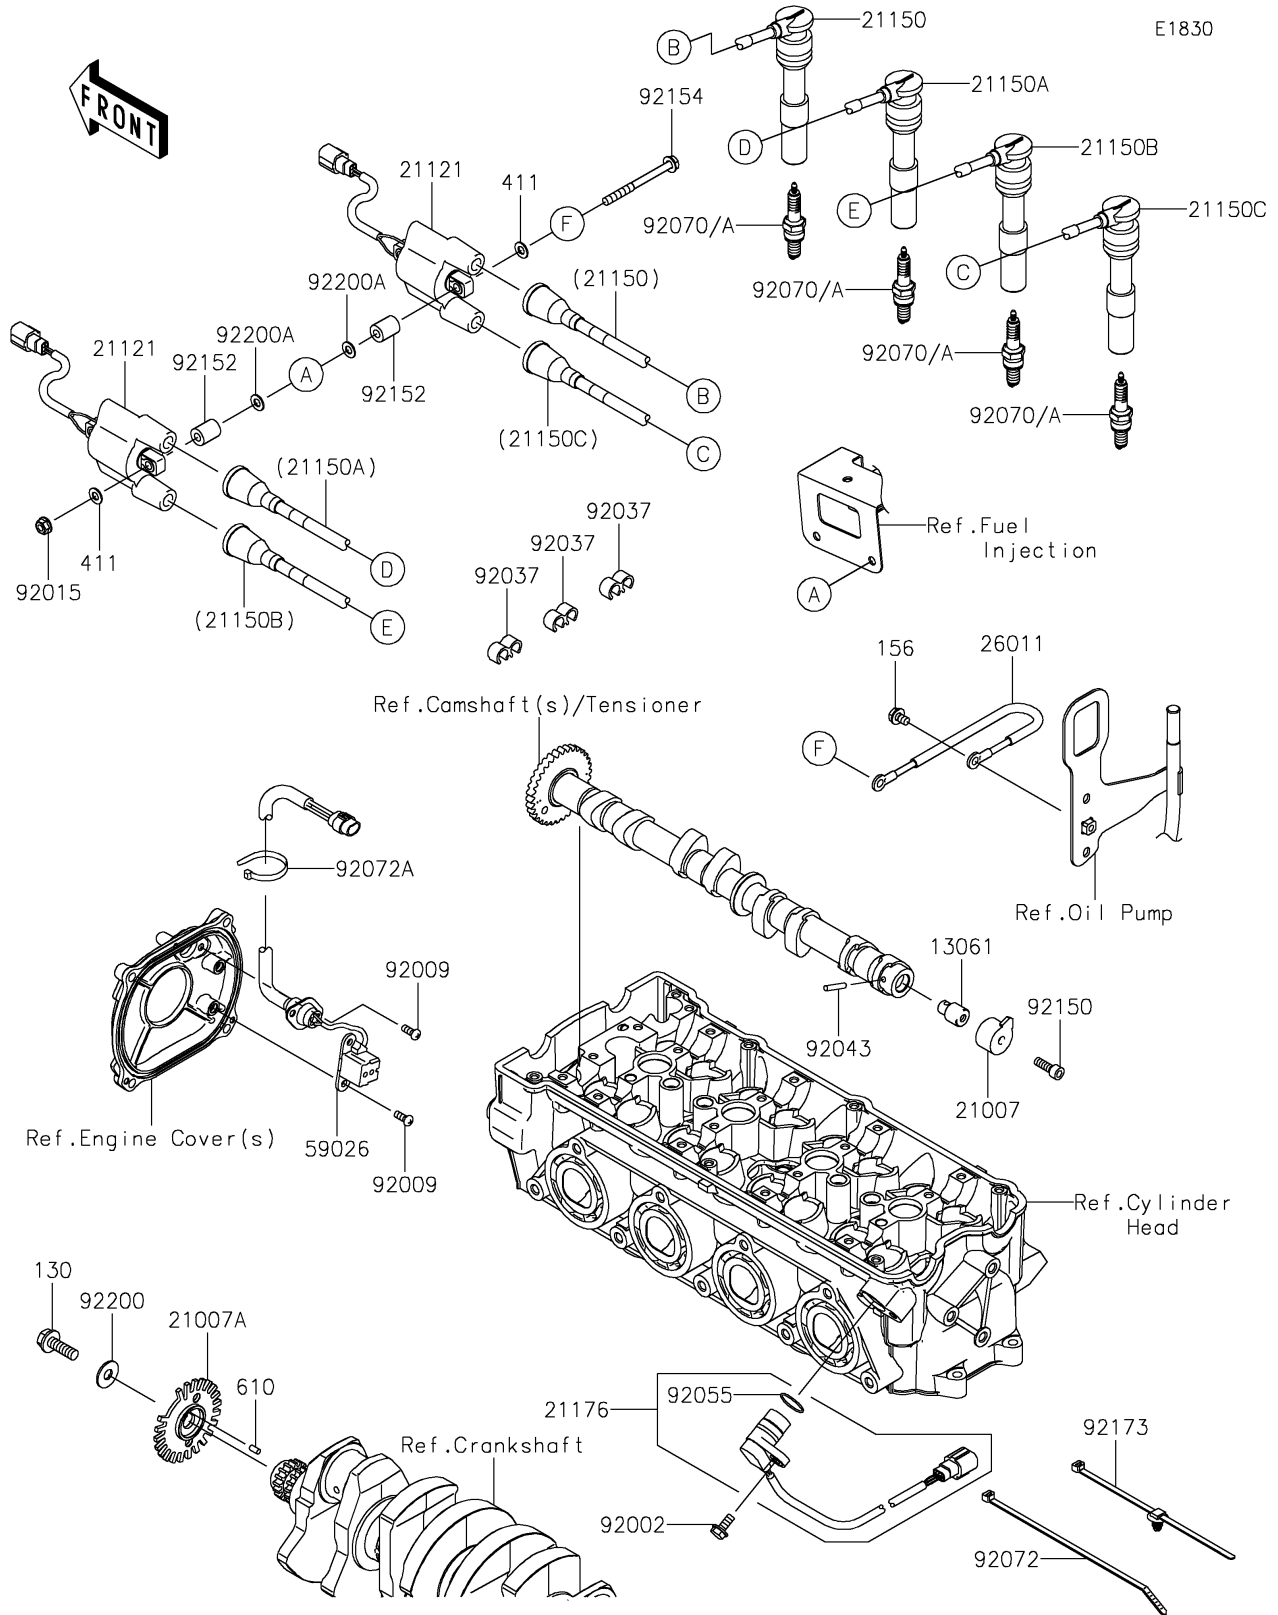

2020 JET SKI® STX®160

PARTS DIAGRAM

Ignition System

2020 JET SKI® STX®160

PARTS LIST

Ignition System

ITEM NAME

PART NUMBER

QUANTITY
