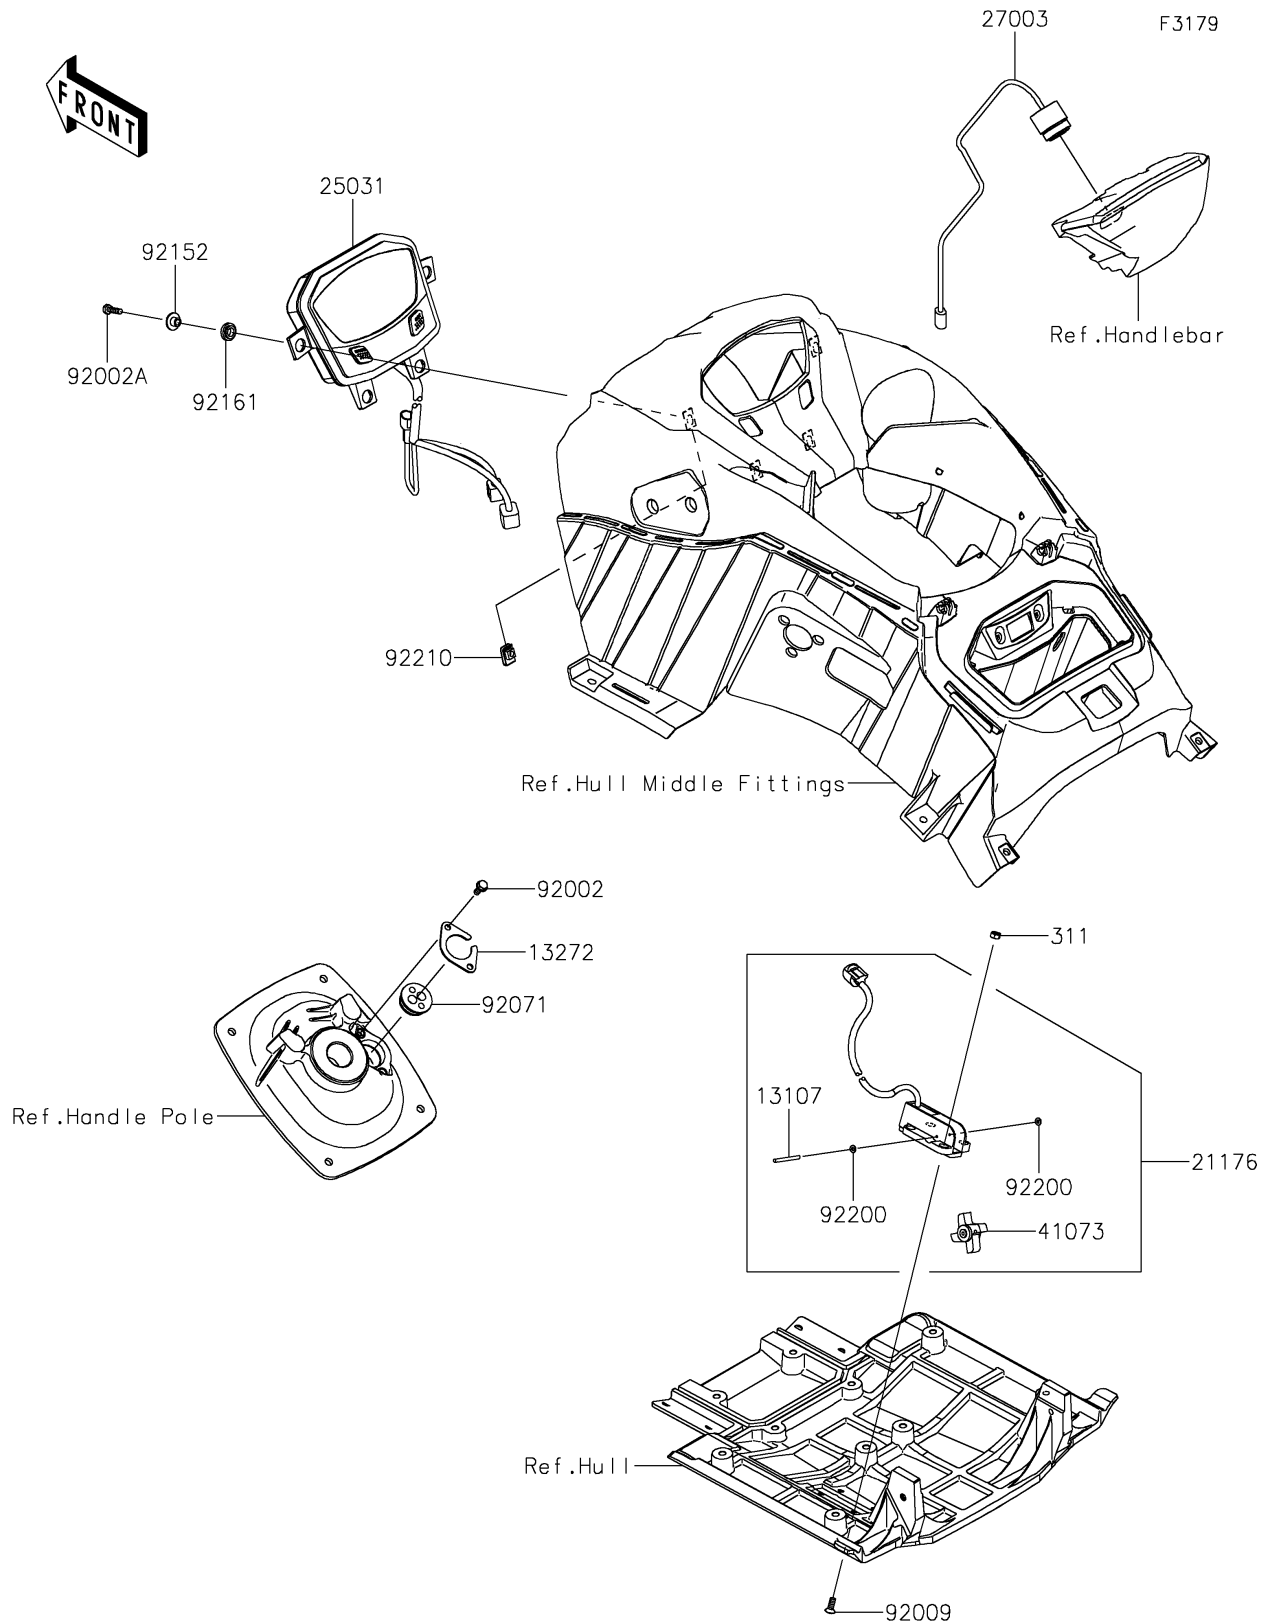

2021 JET SKI® STX®160LX

PARTS DIAGRAM

Meters

2021 JET SKI® STX®160LX

PARTS LIST

Meters

ITEM NAME	PART NUMBER	QUANTITY
SHAFT (Ref # 13107)	13107-3807	1
PLATE (Ref # 13272)	13272-3729	1
SENSOR,SPEED (Ref # 21176)	21176-3775	1
METER-ASSY (Ref # 25031)	25031-0859	1
HORN (Ref # 27003)	27003-3706	1
NUT-HEX,6MM (Ref # 311)	311R0600	4
WHEEL-ASSY,PADDLE (Ref # 41073)	41073-3701	1
BOLT,6X16 (Ref # 92002)	92002-3728	2
BOLT,6X20 (Ref # 92002A)	92002-3755	4
SCREW,6X16 (Ref # 92009)	92009-3703	4
GROMMET,HARNESS (Ref # 92071)	92071-3790	1
COLLAR (Ref # 92152)	92152-1740	4
DAMPER (Ref # 92161)	92161-0117	4
WASHER (Ref # 92200)	92200-3805	2
NUT,6MM (Ref # 92210)	92210-3768	4