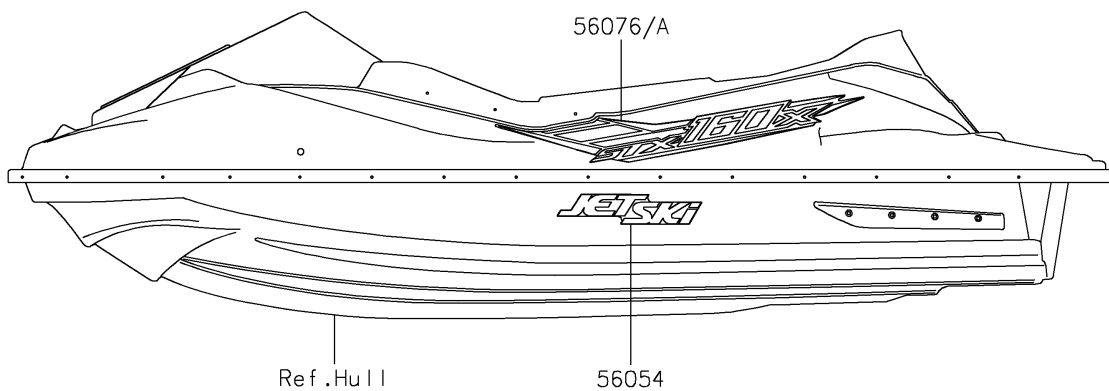

2021 JET SKI® STX®160X

PARTS DIAGRAM

Decals(Ebony/Lime Green)

F3880A

2021 JET SKI® STX®160X

PARTS LIST

Decals(Ebony/Lime Green)

ITEM NAME

PART NUMBER

QUANTITY
