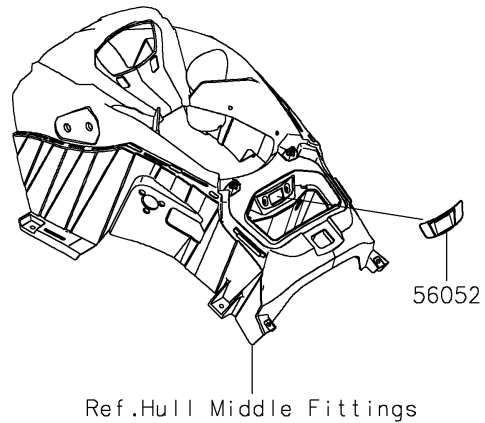

2021 JET SKI® STX®160X

PARTS DIAGRAM

Decals(Ebony/Lime Green)

F3880A

2021 JET SKI® STX®160X

PARTS LIST

Decals(Ebony/Lime Green)

ITEM NAME

PART NUMBER

QUANTITY
