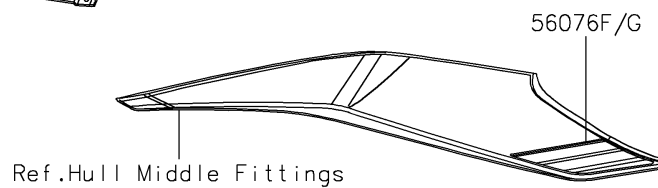

2021 JET SKI® STX®160X

PARTS DIAGRAM

Decals(Ebony/Lime Green)

F3880A

2021 JET SKI® STX®160X

PARTS LIST

Decals(Ebony/Lime Green)

ITEM NAME

PART NUMBER

QUANTITY
