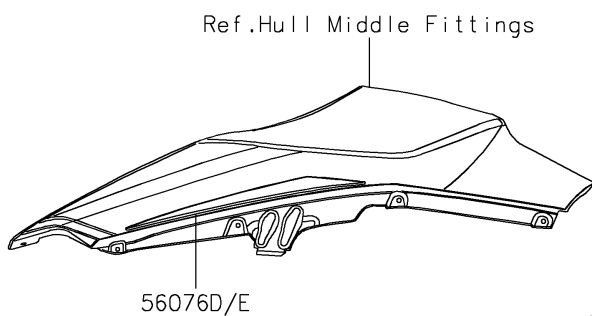

2021 JET SKI® STX®160X

PARTS DIAGRAM

Decals(Ebony/Lime Green)

F3880A

2021 JET SKI® STX®160X

PARTS LIST

Decals(Ebony/Lime Green)

ITEM NAME

PART NUMBER

QUANTITY
