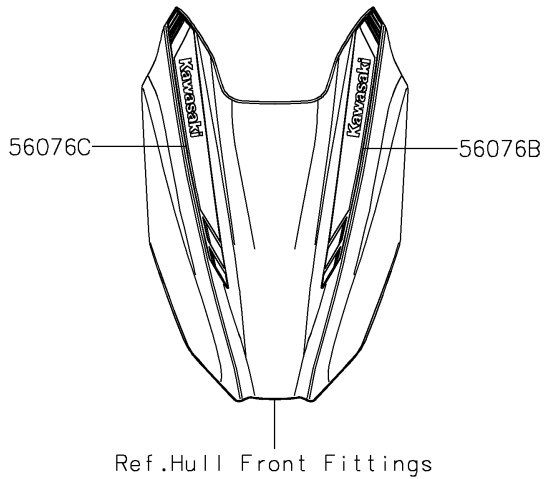

2021 JET SKI® STX®160X

PARTS DIAGRAM

Decals(Ebony/Lime Green)

F3880A

2021 JET SKI® STX®160X

PARTS LIST

Decals(Ebony/Lime Green)

ITEM NAME

PART NUMBER

QUANTITY
