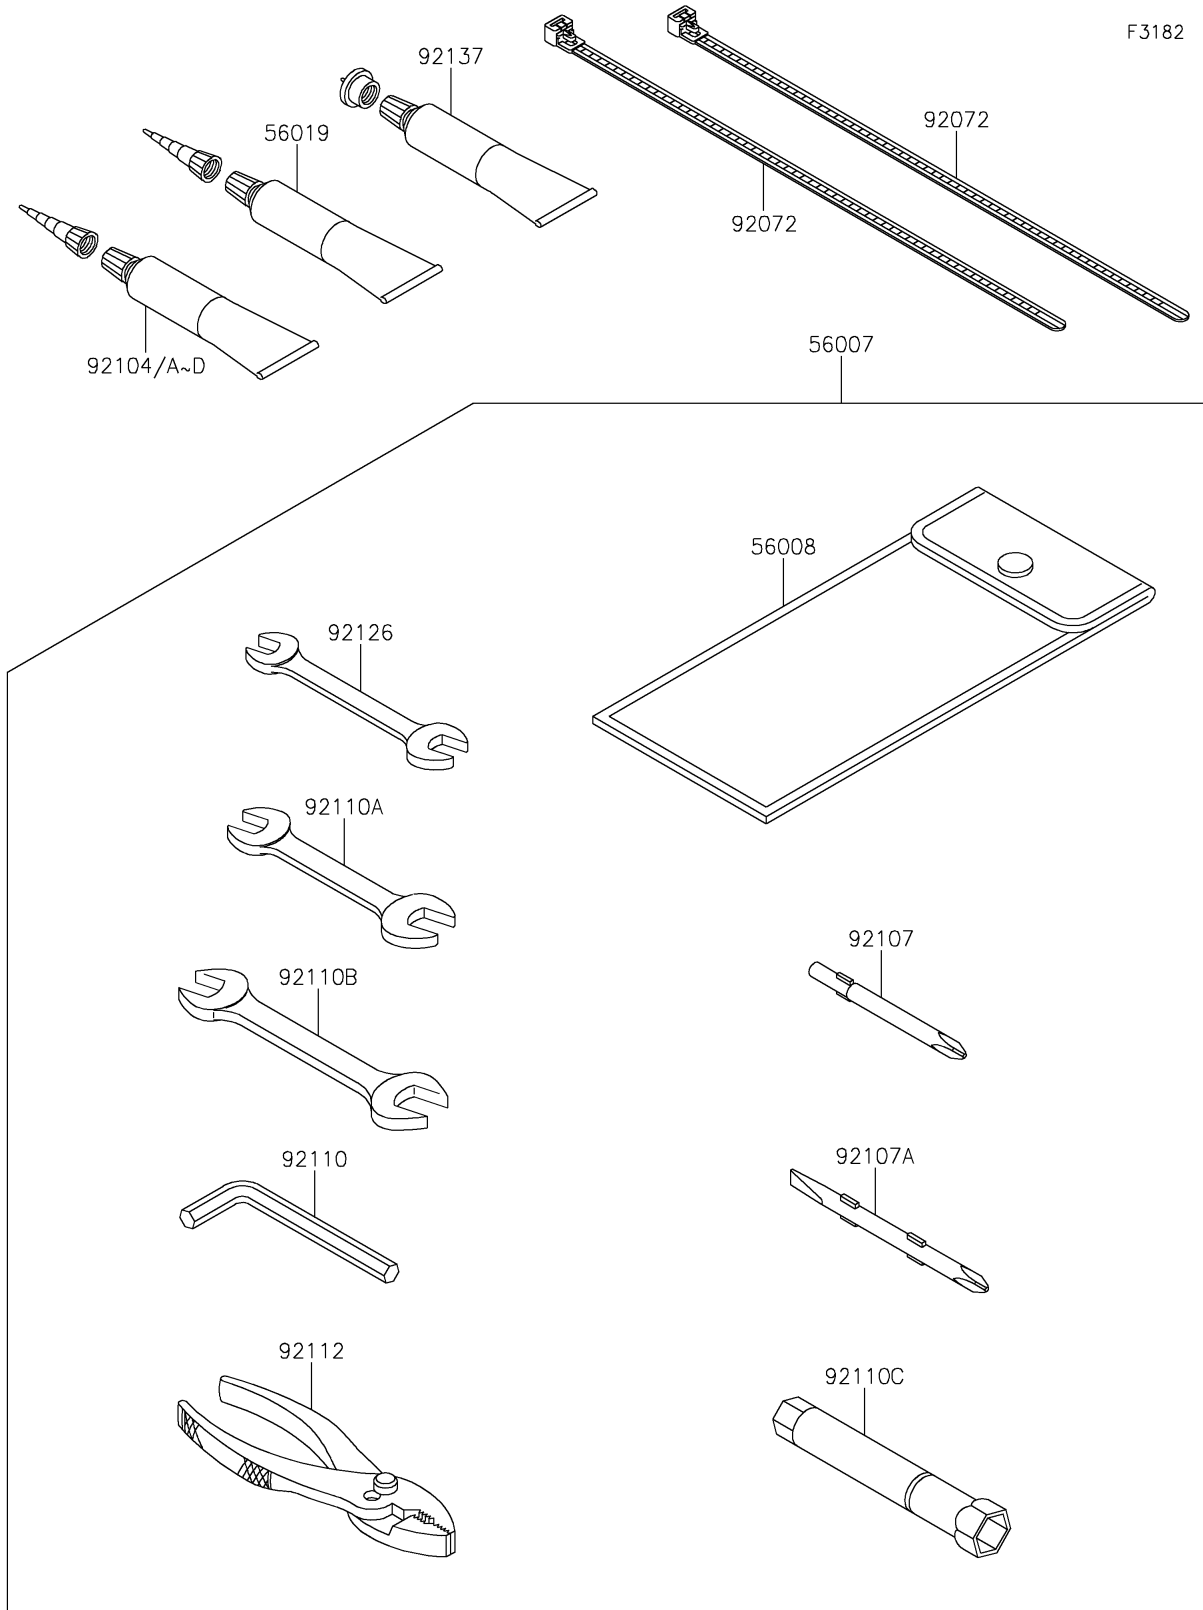

2021 JET SKI® STX®160X

PARTS DIAGRAM

Owner's Tools

2021 JET SKI® STX®160X

PARTS LIST Owner's Tools

ITEM NAME

PART NUMBER

QUANTITY
