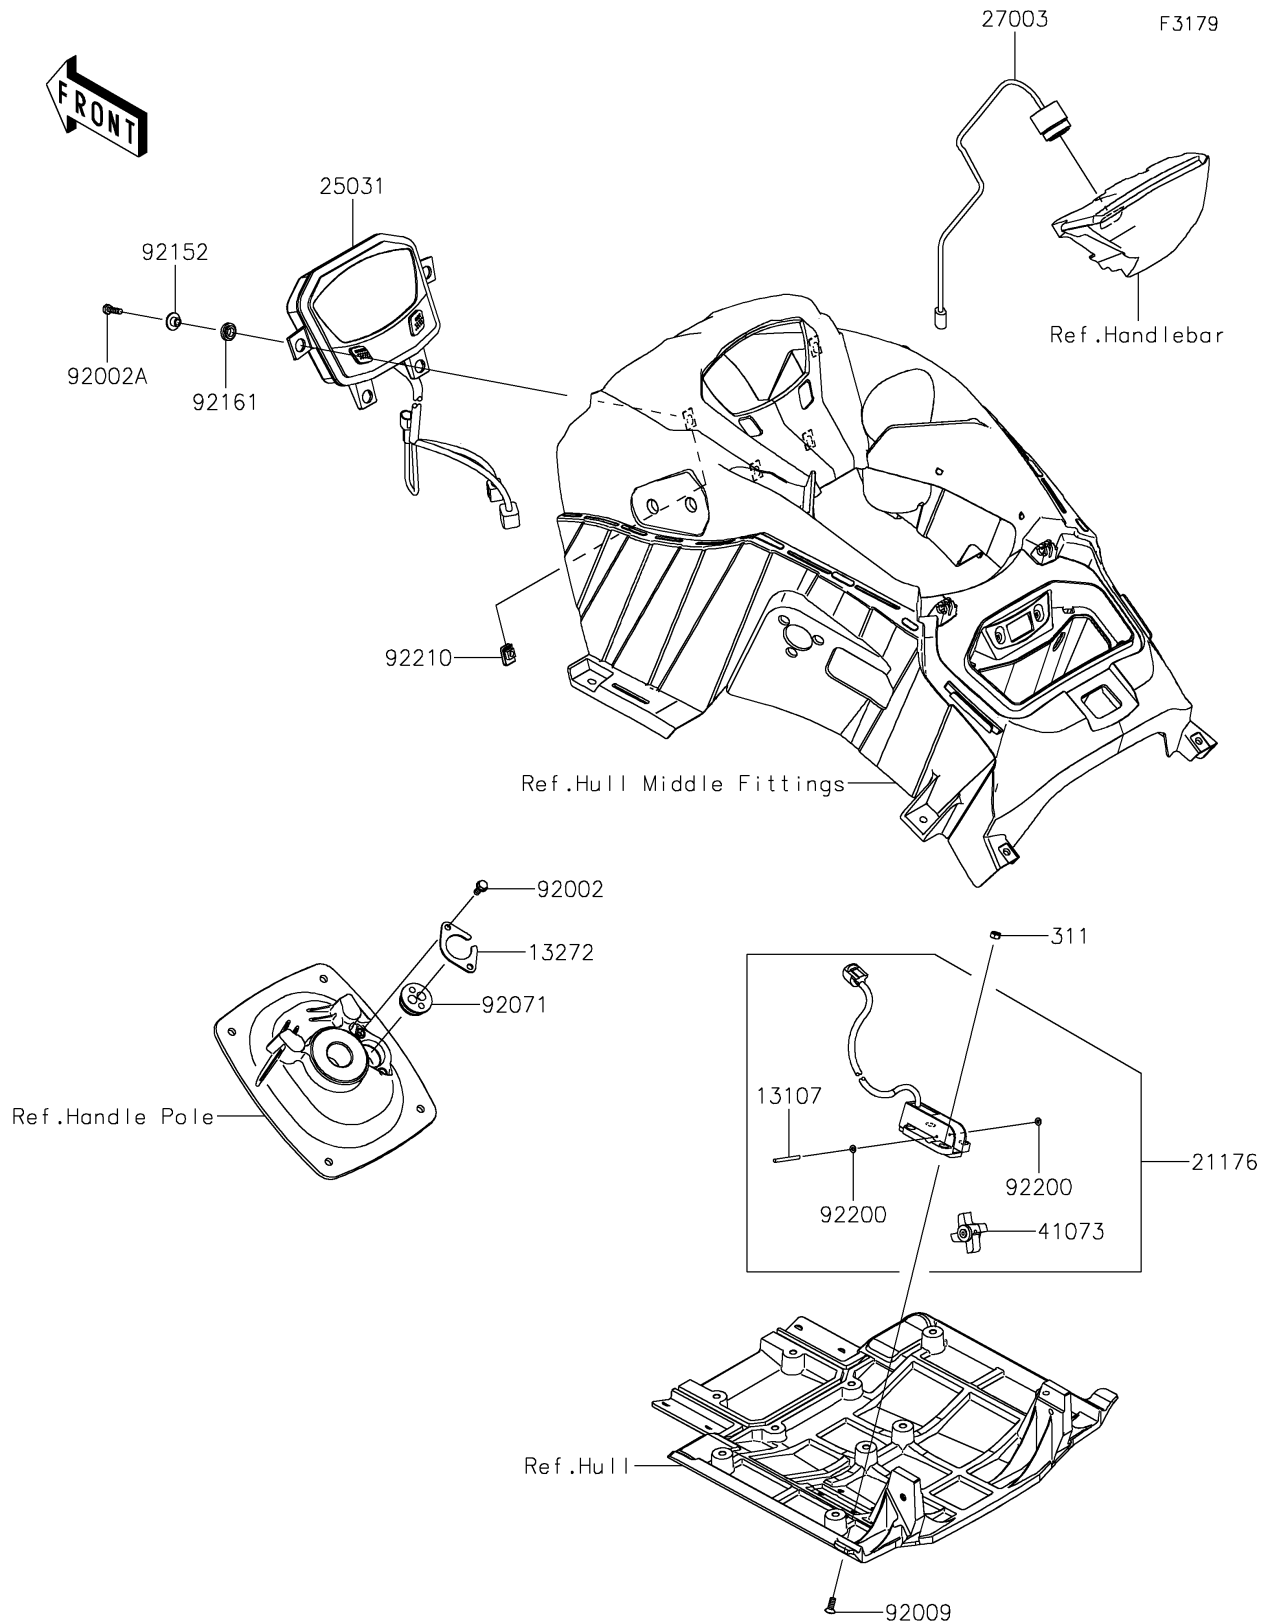

2021 JET SKI® STX®160X

PARTS DIAGRAM

Meters

2021 JET SKI® STX®160X

PARTS LIST

Meters

ITEM NAME

PART NUMBER

QUANTITY
