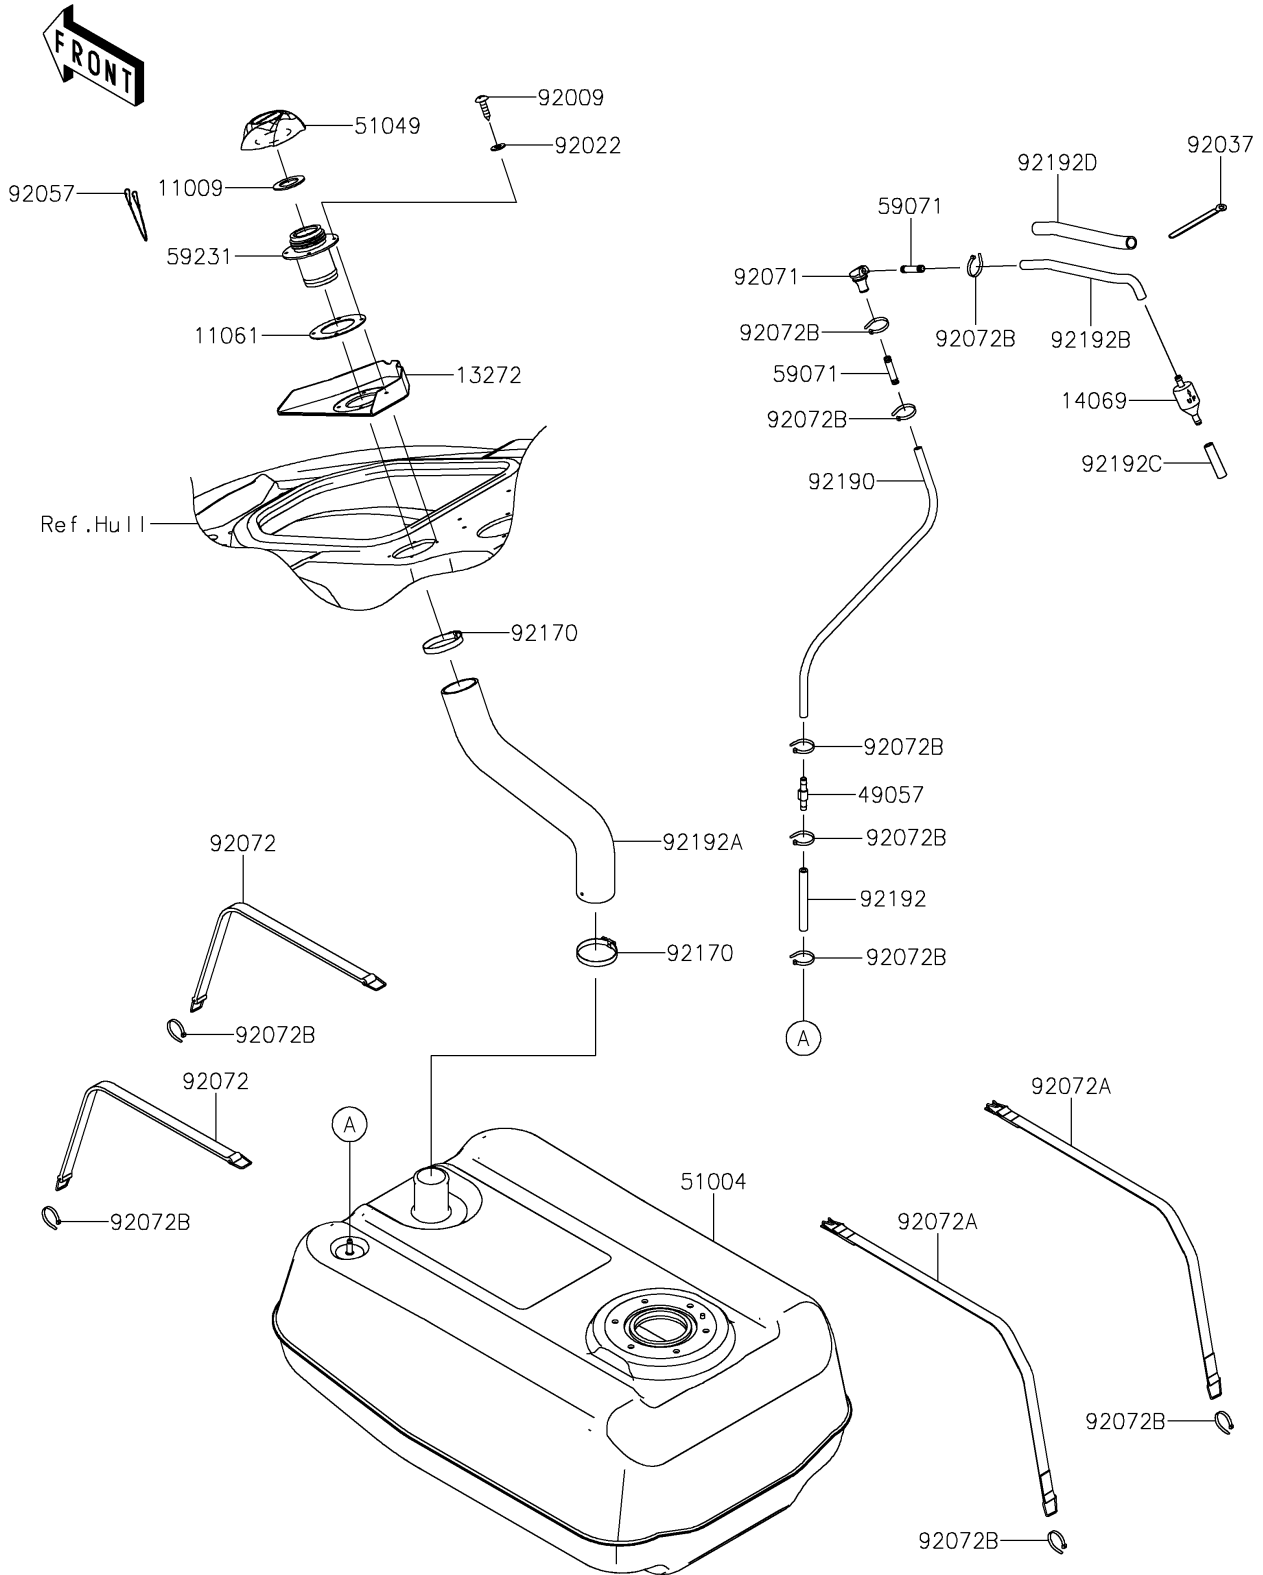

# 2021 JET SKI® STX®160X

## PARTS DIAGRAM

### Fuel Tank

F3173

## PARTS LIST

Fuel Tank

**ITEM NAME**

**PART NUMBER**

**QUANTITY**

---