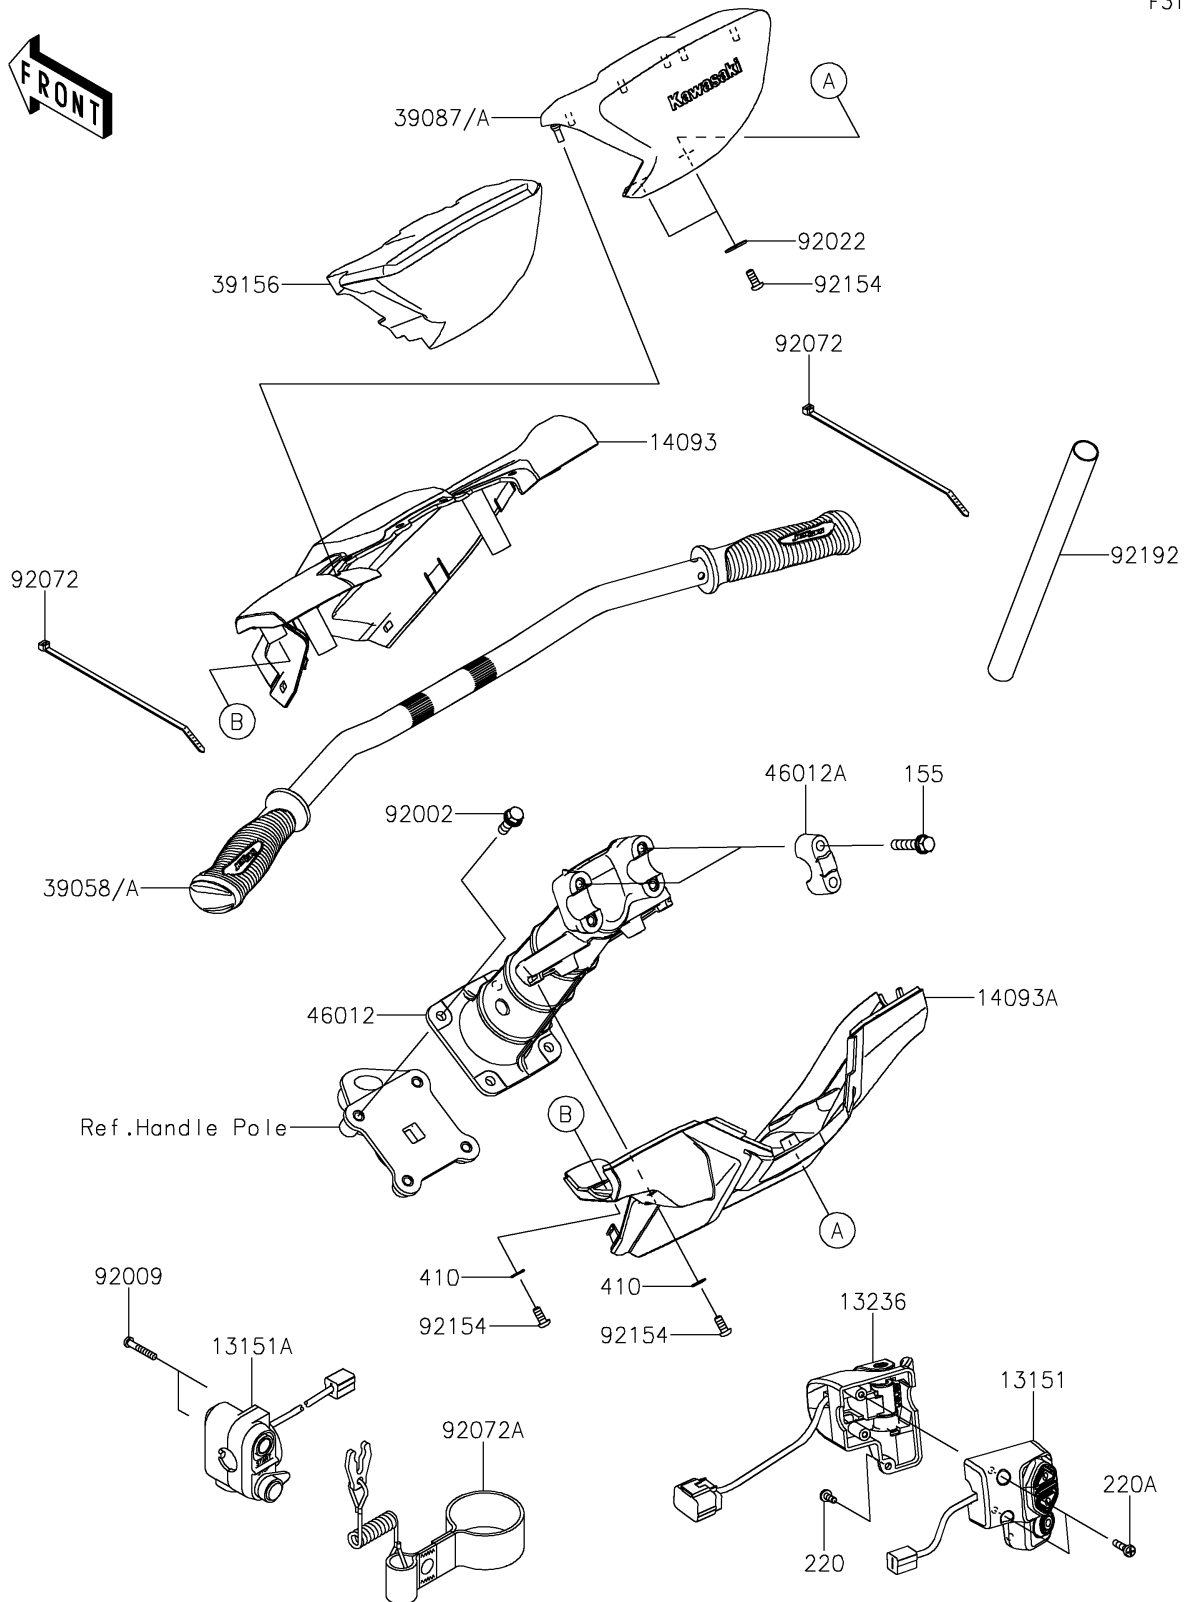

2021 JET SKI® STX®160X

PARTS DIAGRAM

Handlebar

F3172

2021 JET SKI® STX®160X

PARTS LIST

Handlebar

ITEM NAME

PART NUMBER

QUANTITY
