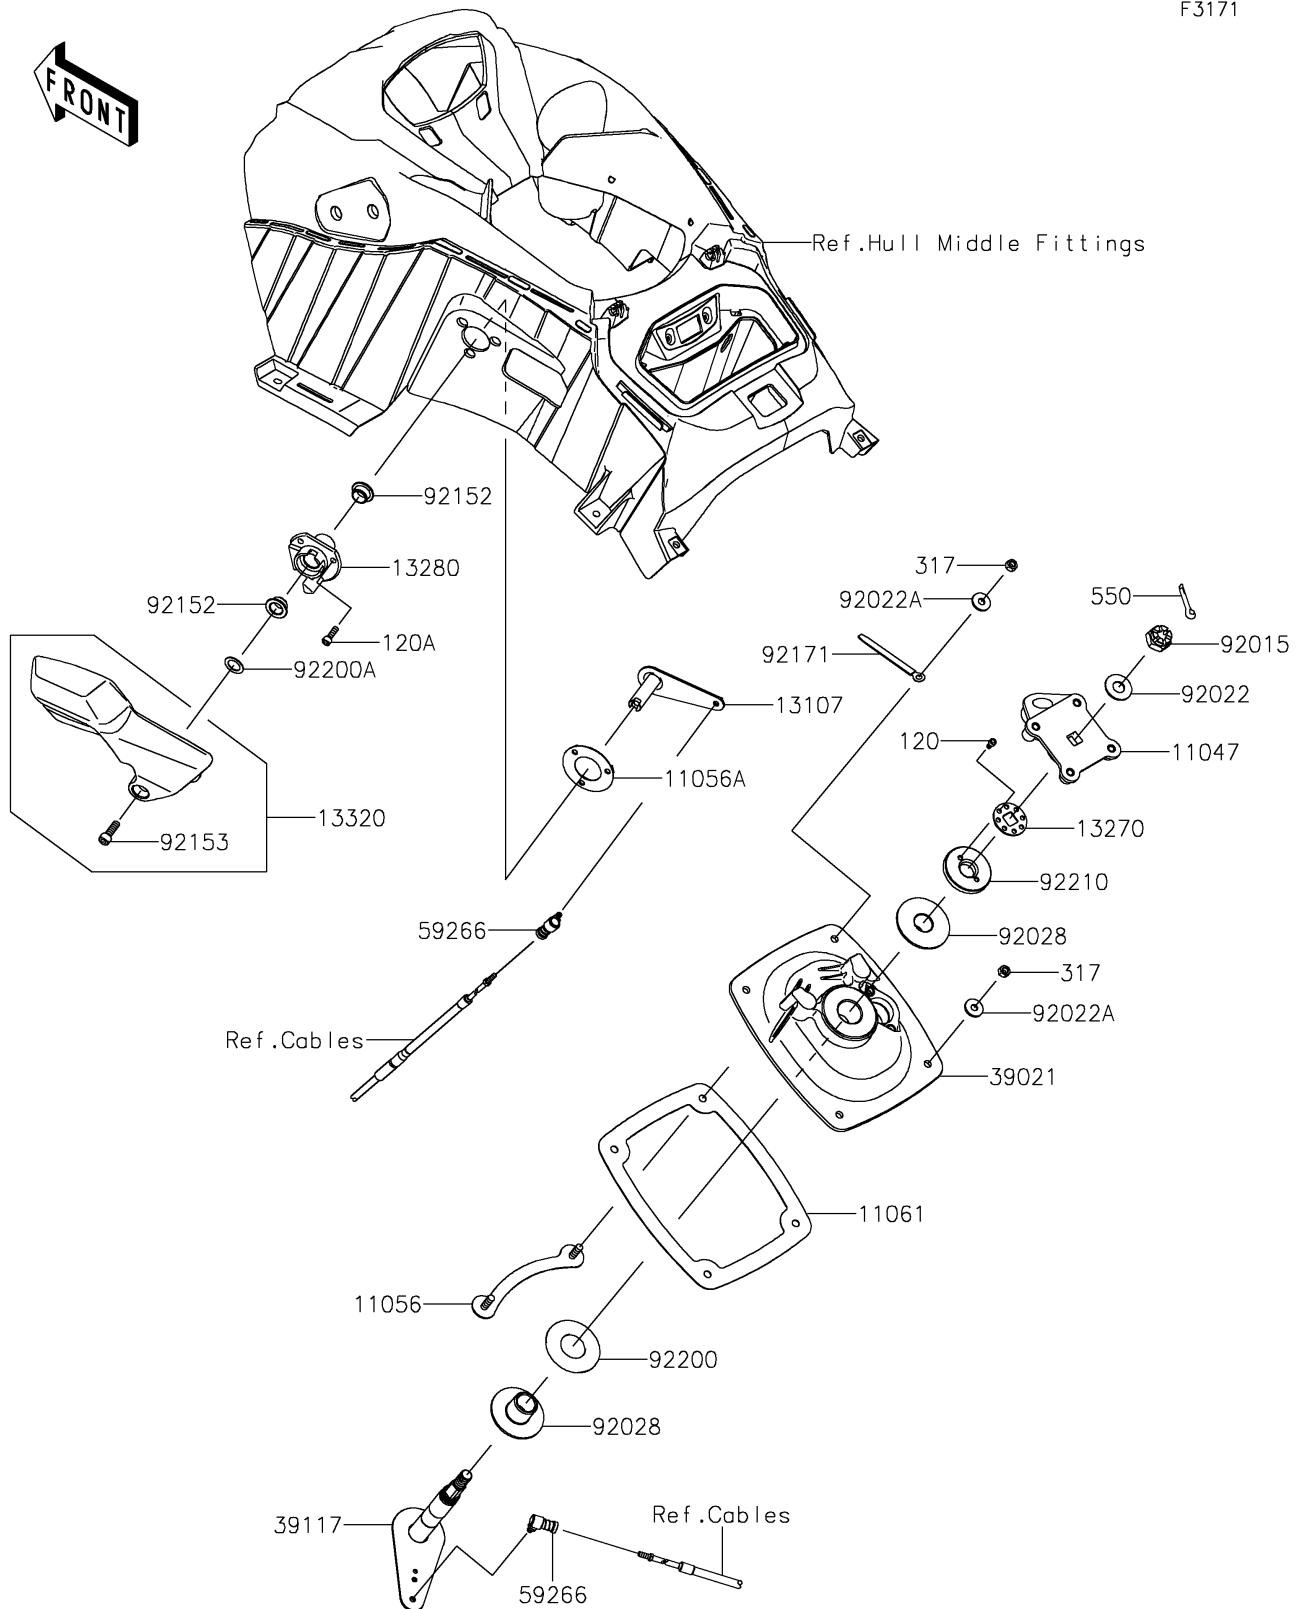

2021 JET SKI® STX®160X

PARTS DIAGRAM

Handle Pole

F3171

2021 JET SKI® STX®160X

PARTS LIST

Handle Pole

ITEM NAME

PART NUMBER

QUANTITY
