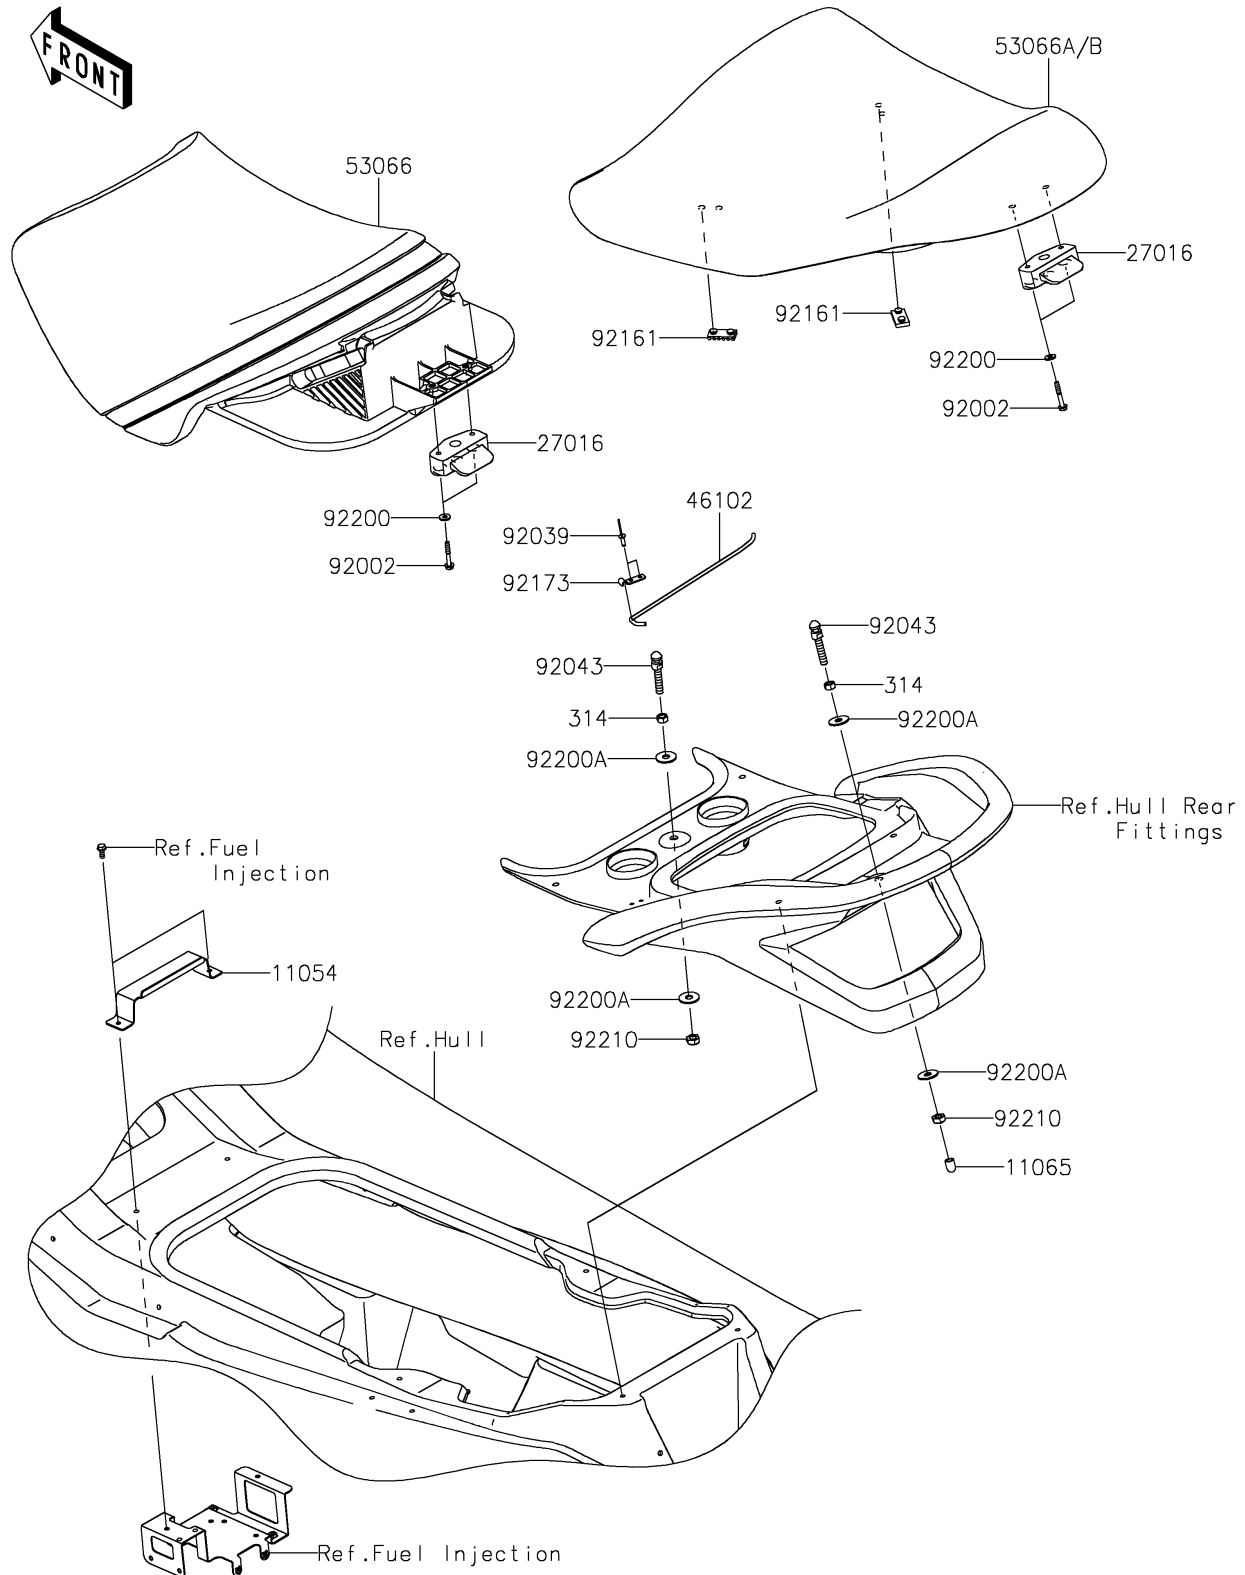

2021 JET SKI® STX®160X

PARTS DIAGRAM

Seat

F3146

2021 JET SKI® STX®160X

PARTS LIST

Seat

ITEM NAME

PART NUMBER

QUANTITY
