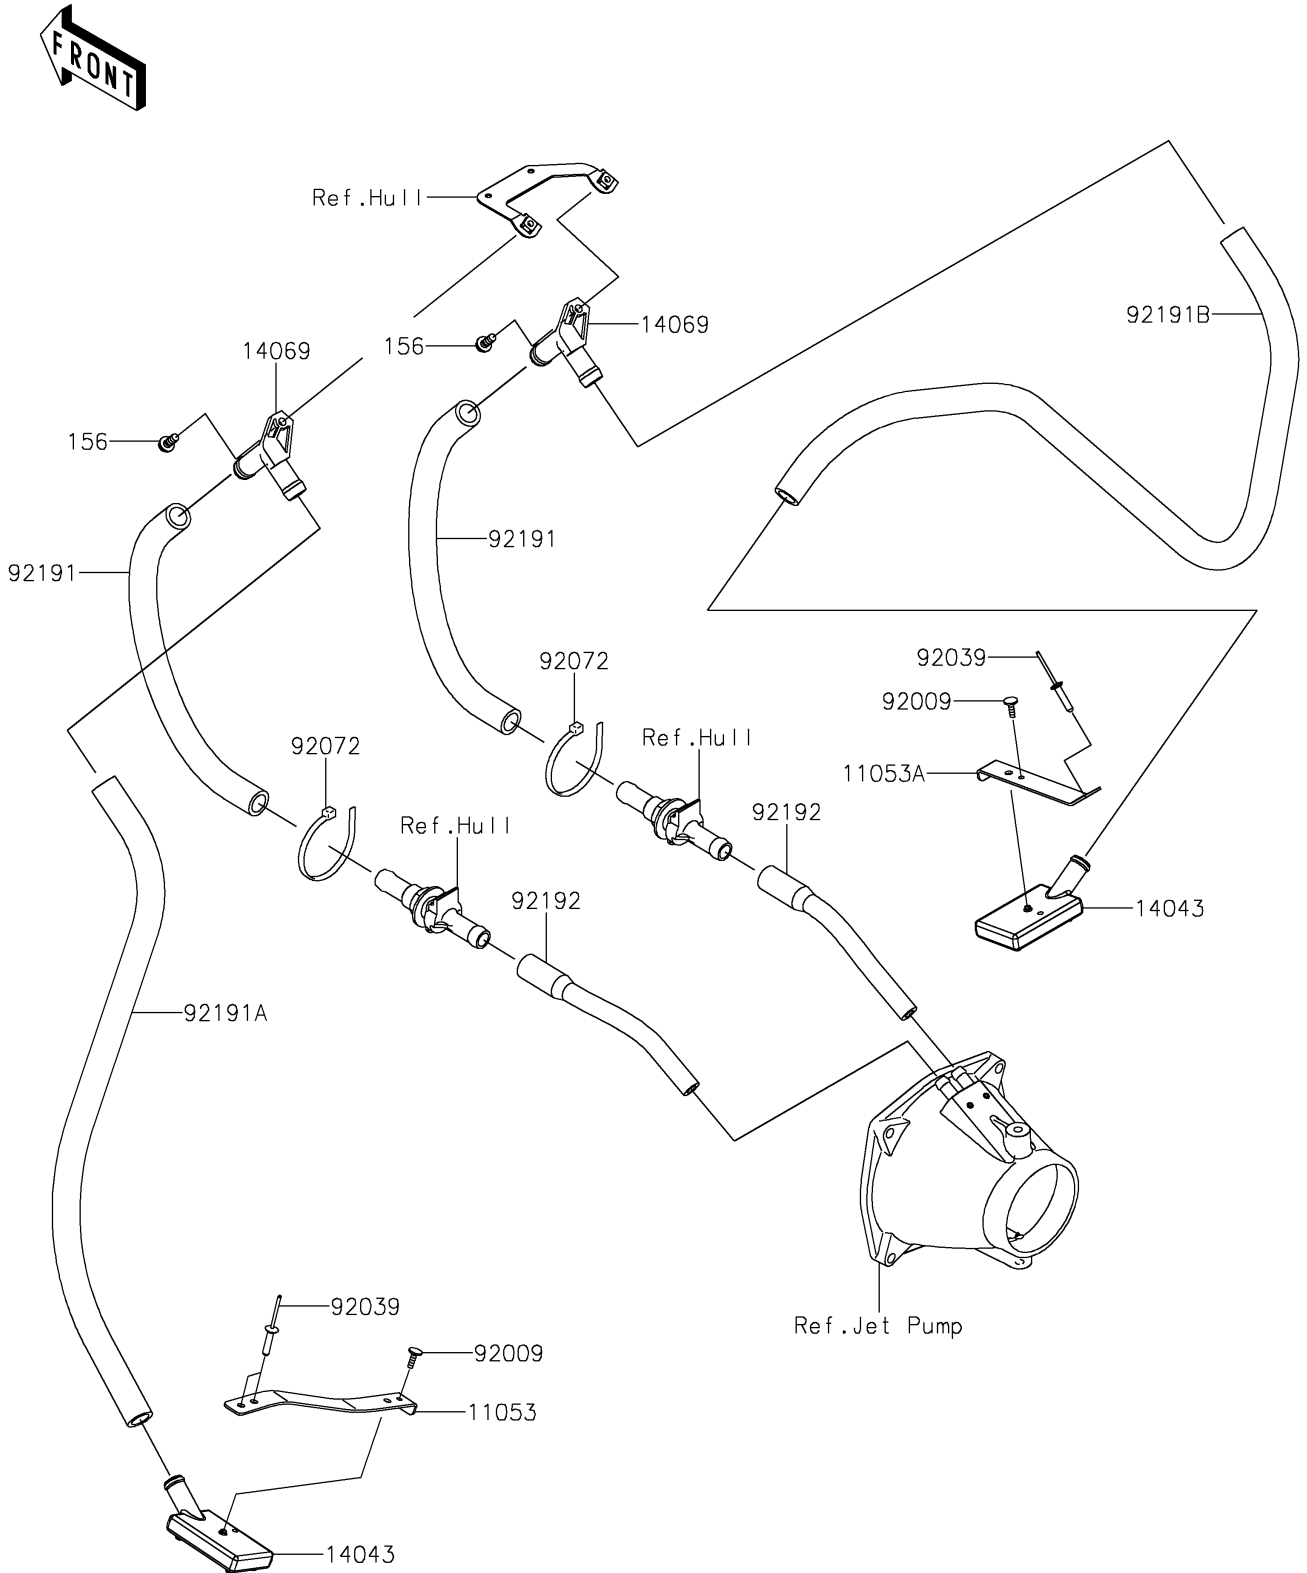

2021 JET SKI® STX®160X

PARTS DIAGRAM

Bilge System

F3145

2021 JET SKI® STX®160X

PARTS LIST

Bilge System

ITEM NAME

PART NUMBER

QUANTITY
