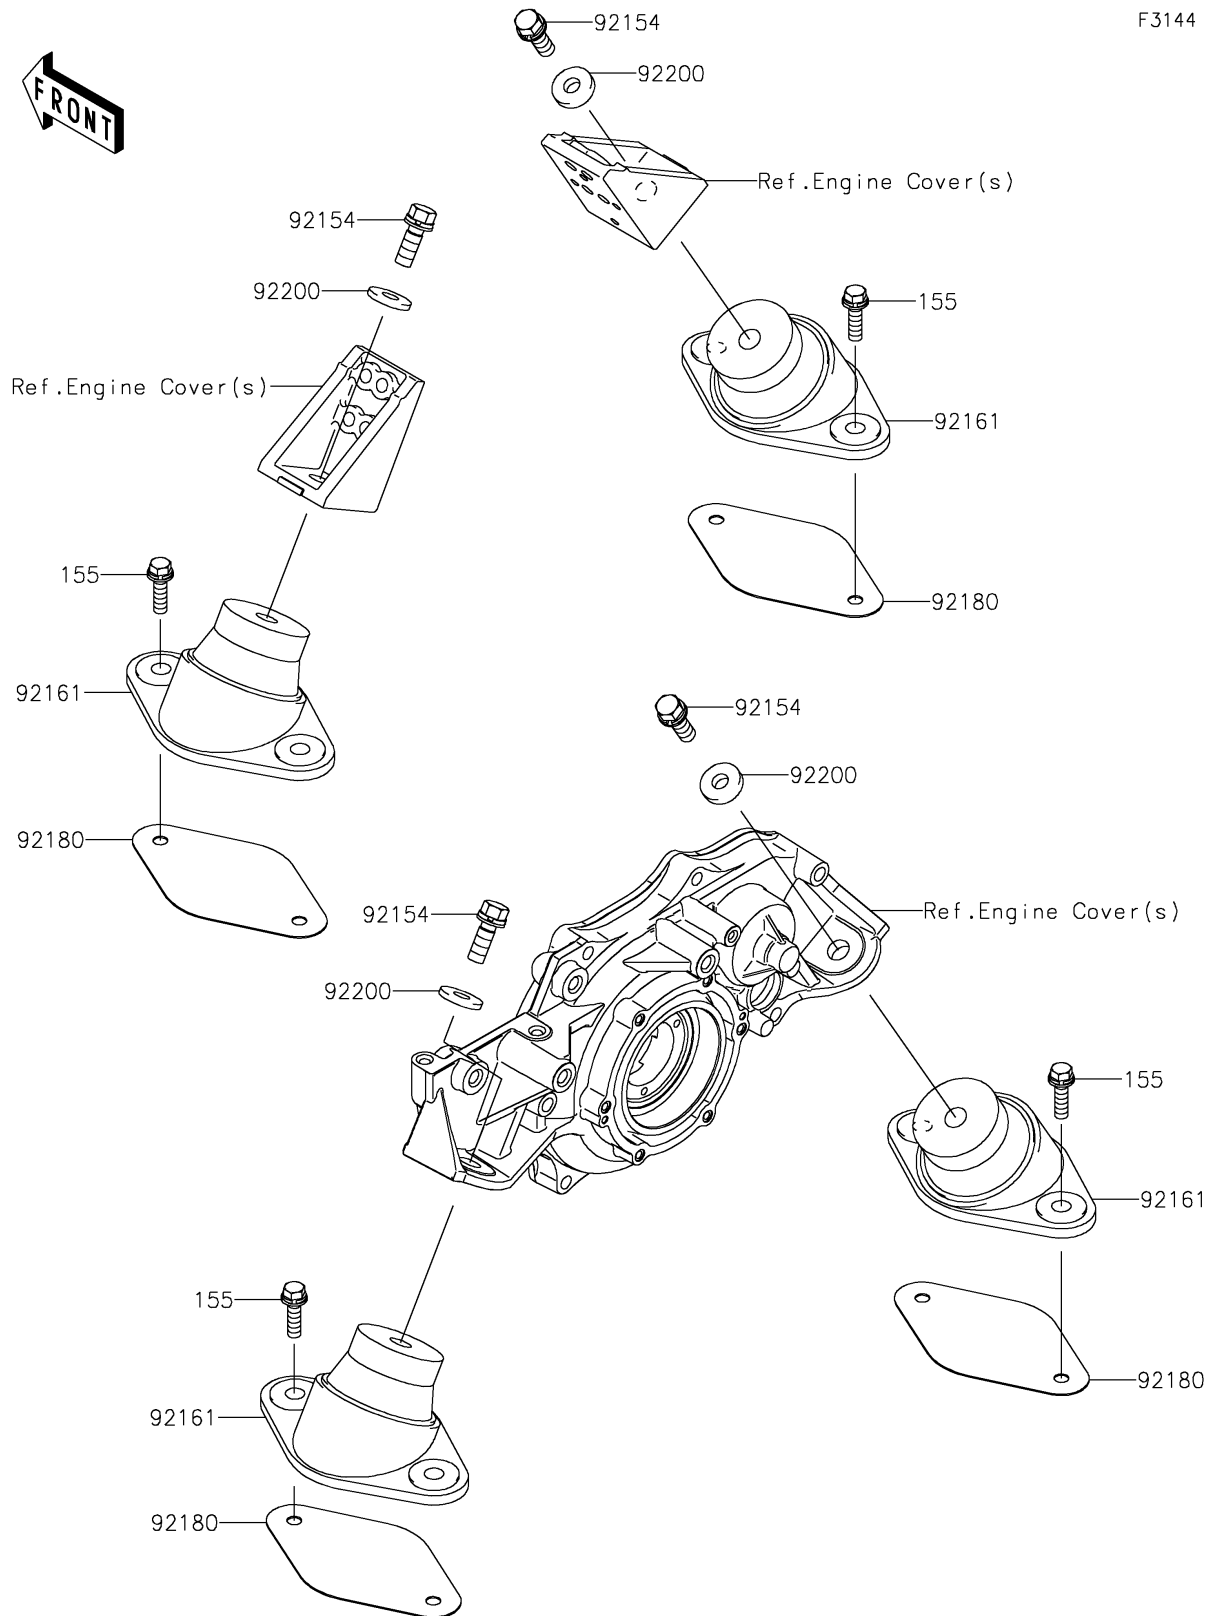

2021 JET SKI® STX®160X

PARTS DIAGRAM

Engine Mount

F3144

2021 JET SKI® STX®160X

PARTS LIST

Engine Mount

ITEM NAME

PART NUMBER

QUANTITY
