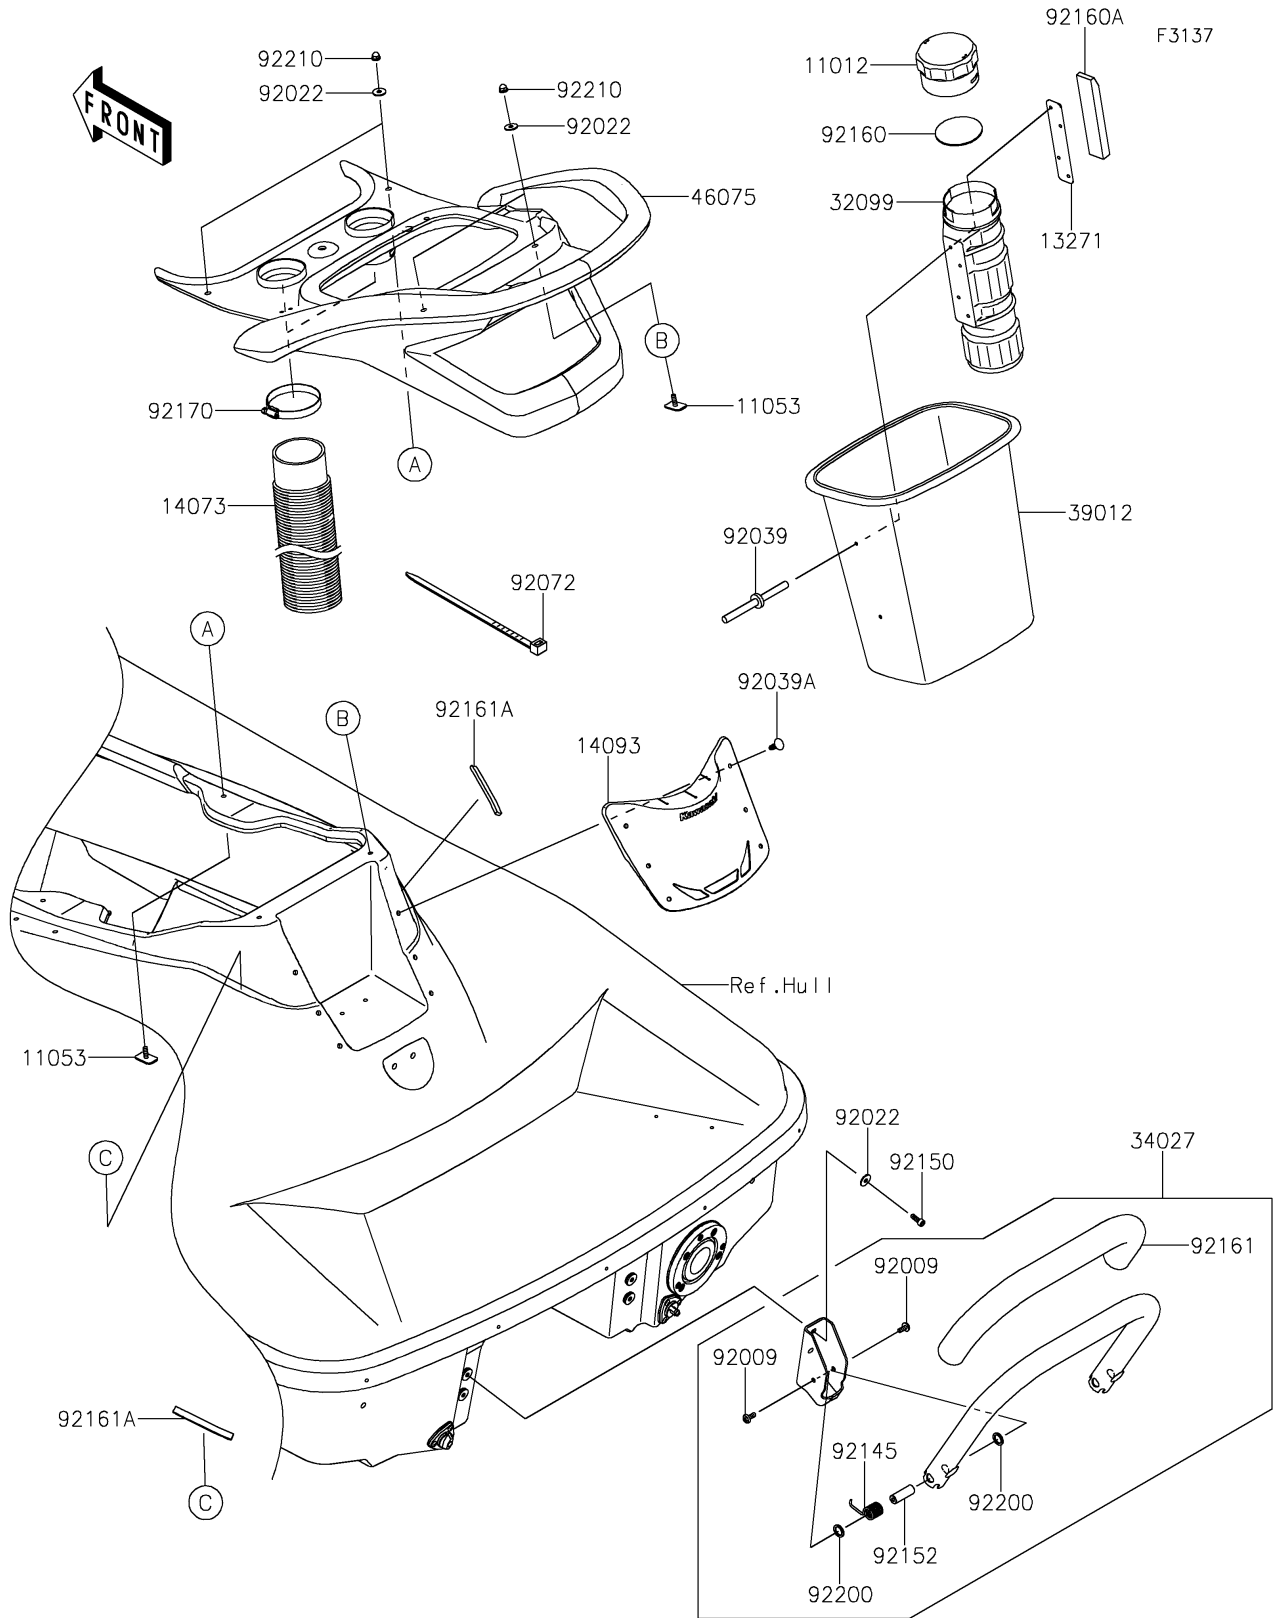

2021 JET SKI® STX®160X

PARTS DIAGRAM

Hull Rear Fittings

2021 JET SKI® STX®160X

PARTS LIST

Hull Rear Fittings

ITEM NAME

PART NUMBER

QUANTITY
