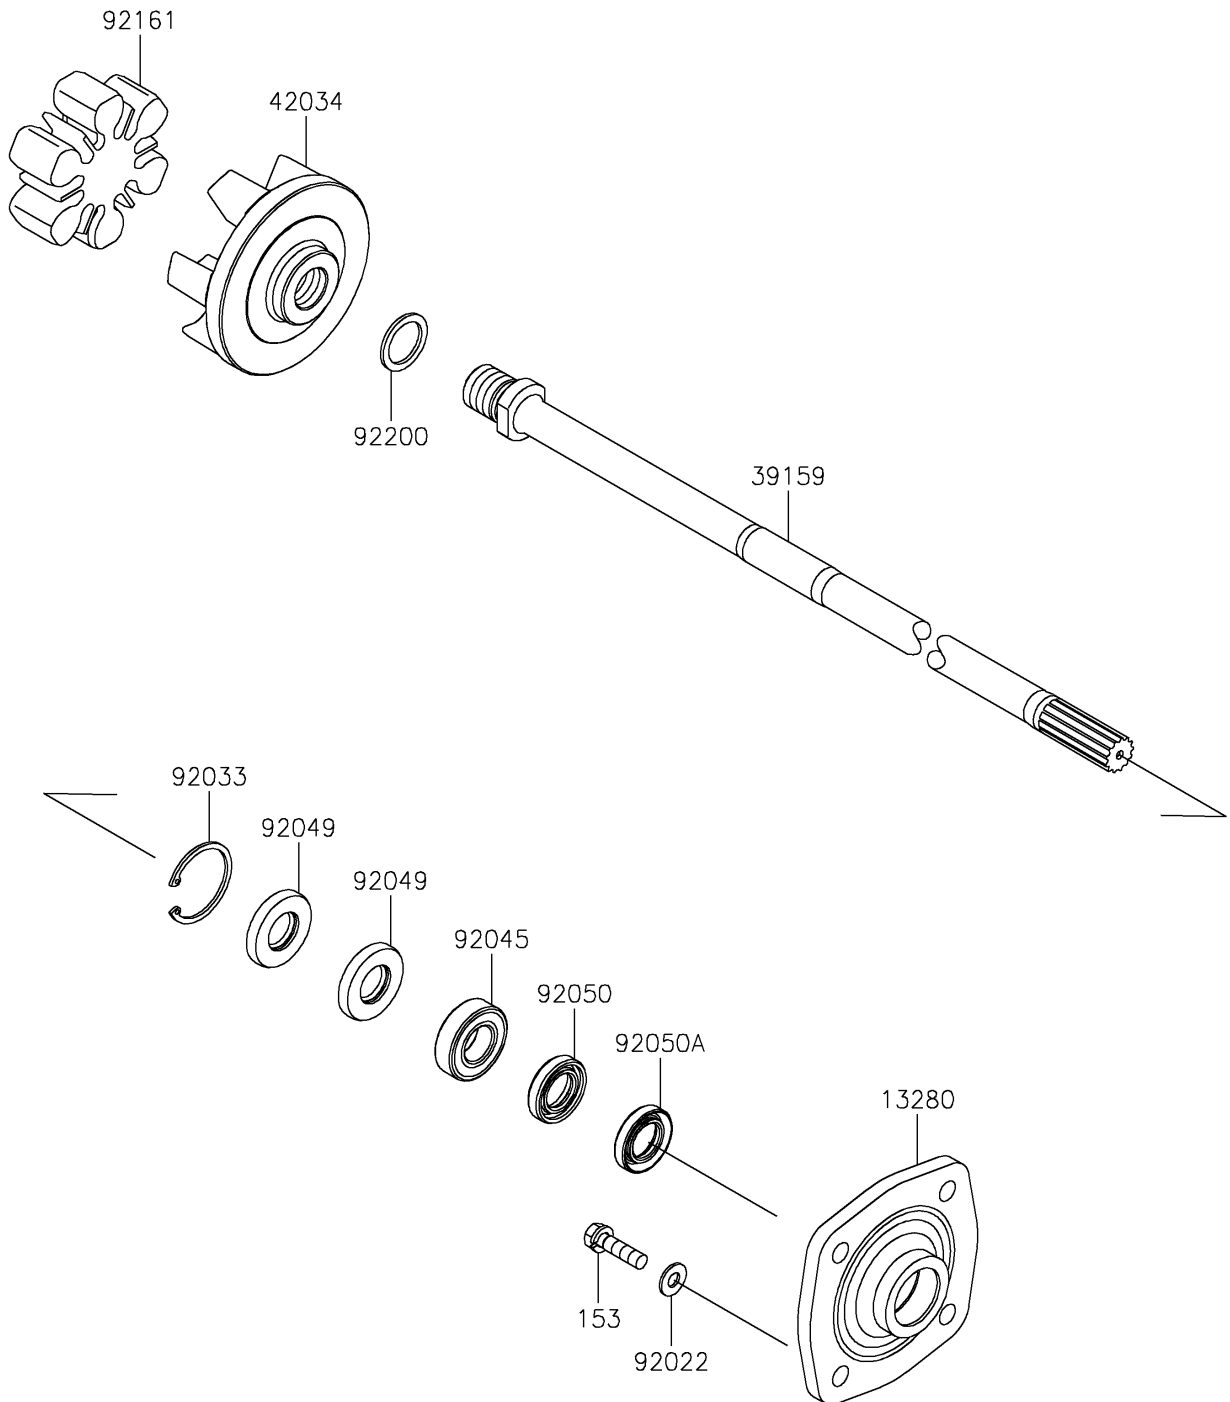

2021 JET SKI® STX®160X

PARTS DIAGRAM

Drive Shaft

E3134

2021 JET SKI® STX®160X

PARTS LIST

Drive Shaft

ITEM NAME

PART NUMBER

QUANTITY
