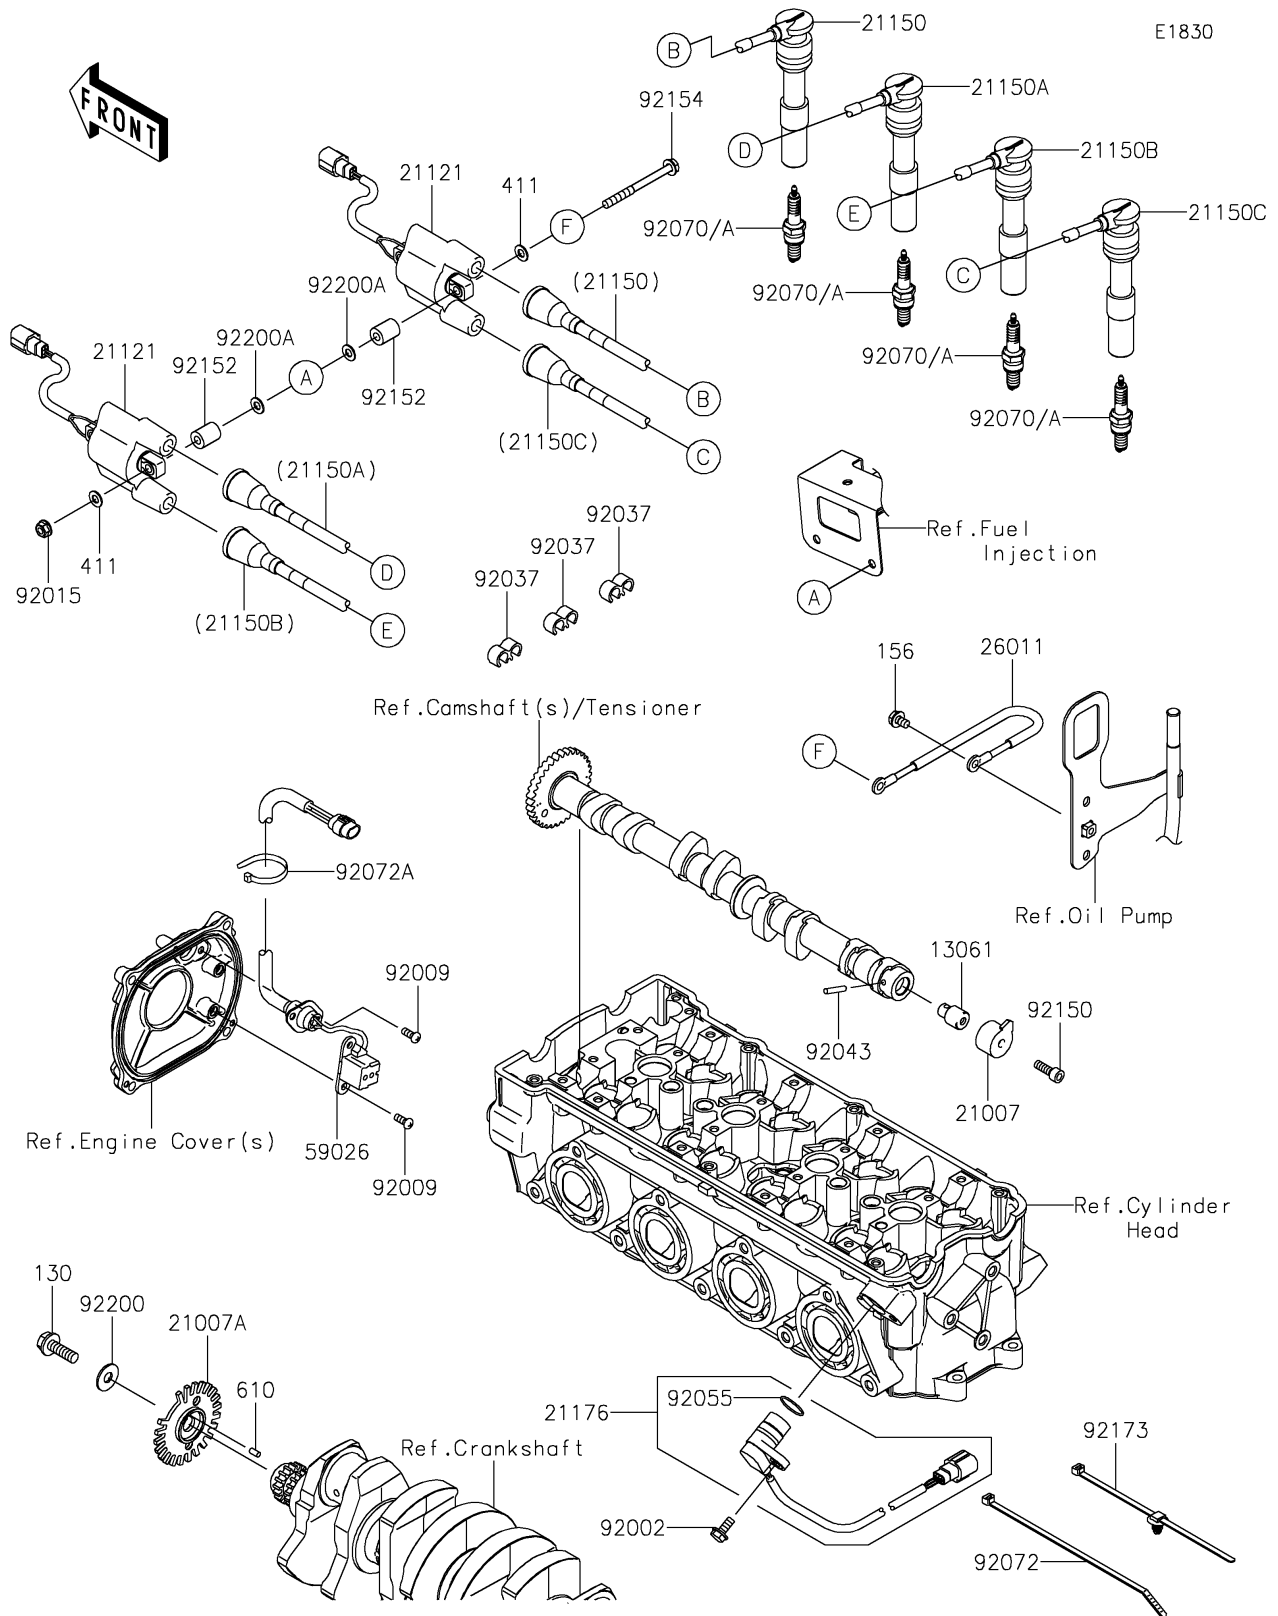

2021 JET SKI® STX®160X

PARTS DIAGRAM

Ignition System

2021 JET SKI® STX®160X

PARTS LIST

Ignition System

ITEM NAME

PART NUMBER

QUANTITY
