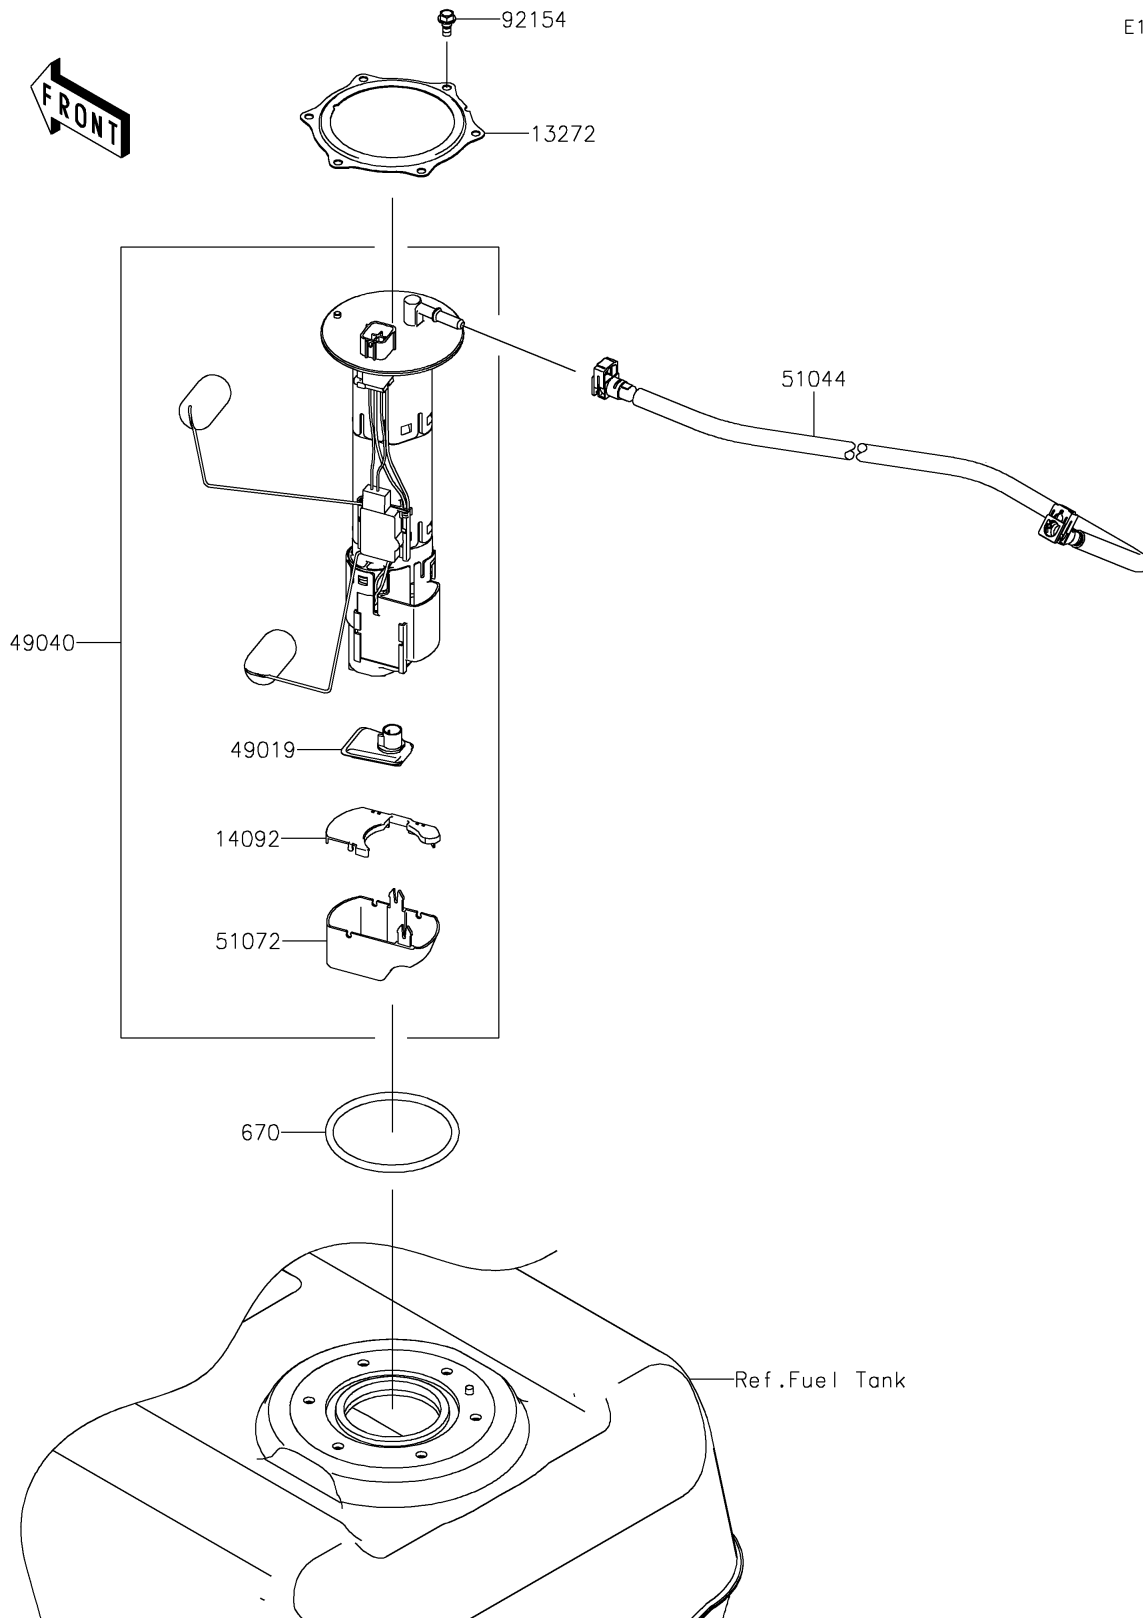

2021 JET SKI® STX®160X

PARTS DIAGRAM

Fuel Pump

E1520

2021 JET SKI® STX®160X

PARTS LIST

Fuel Pump

ITEM NAME

PART NUMBER

QUANTITY
