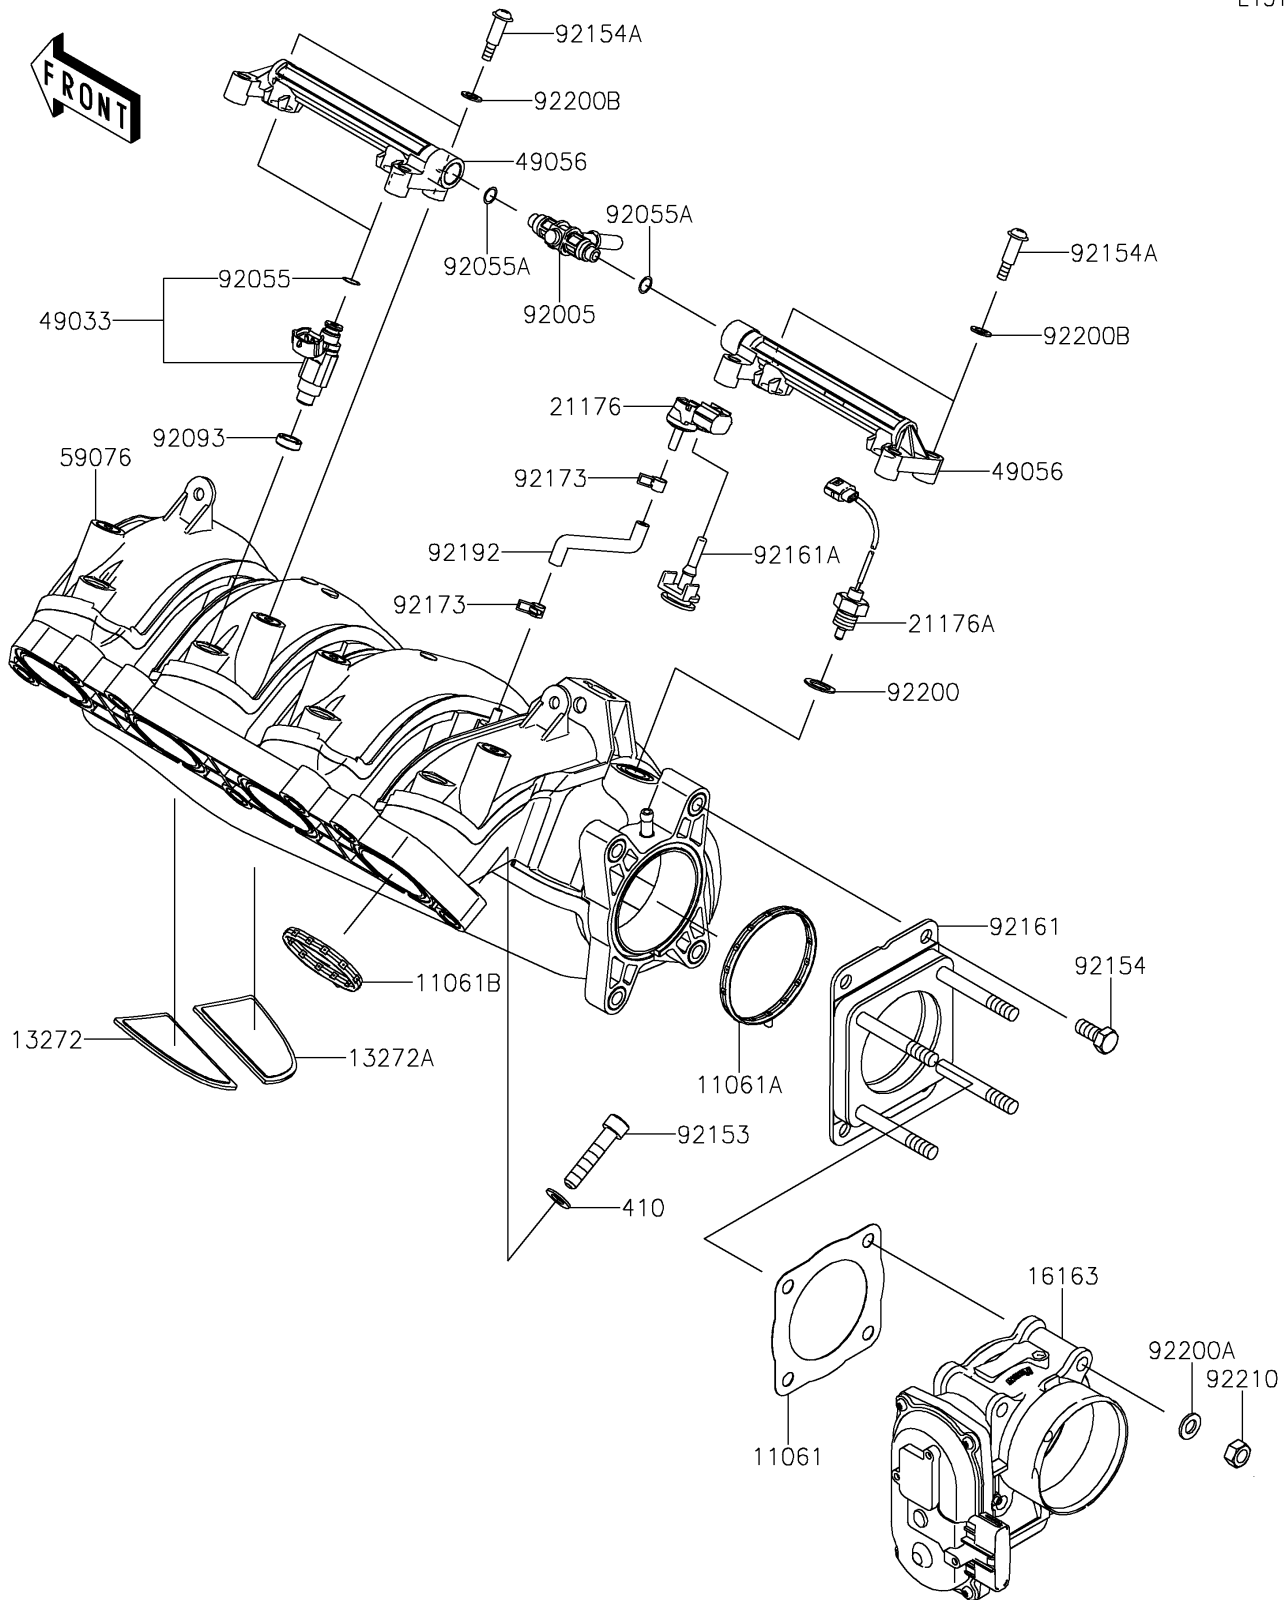

2021 JET SKI® STX®160X

PARTS DIAGRAM

Throttle

E1510

2021 JET SKI® STX®160X

PARTS LIST

Throttle

ITEM NAME

PART NUMBER

QUANTITY
