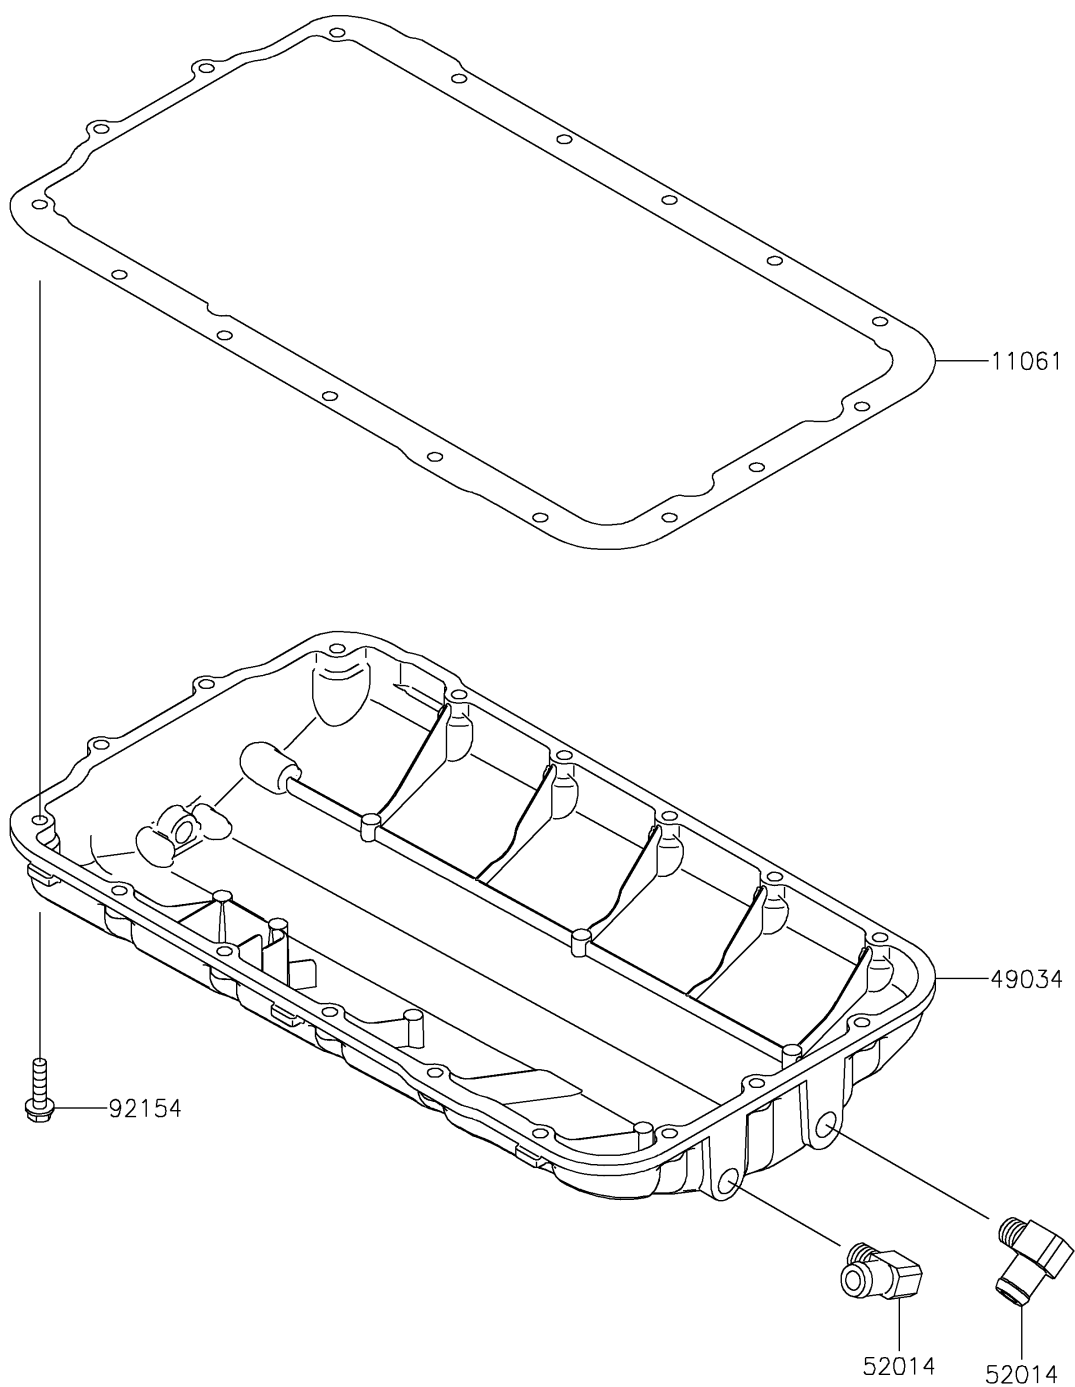

2021 JET SKI® STX®160X

PARTS DIAGRAM

Oil Pan

E1434

2021 JET SKI® STX®160X

PARTS LIST

Oil Pan

ITEM NAME

PART NUMBER

QUANTITY
