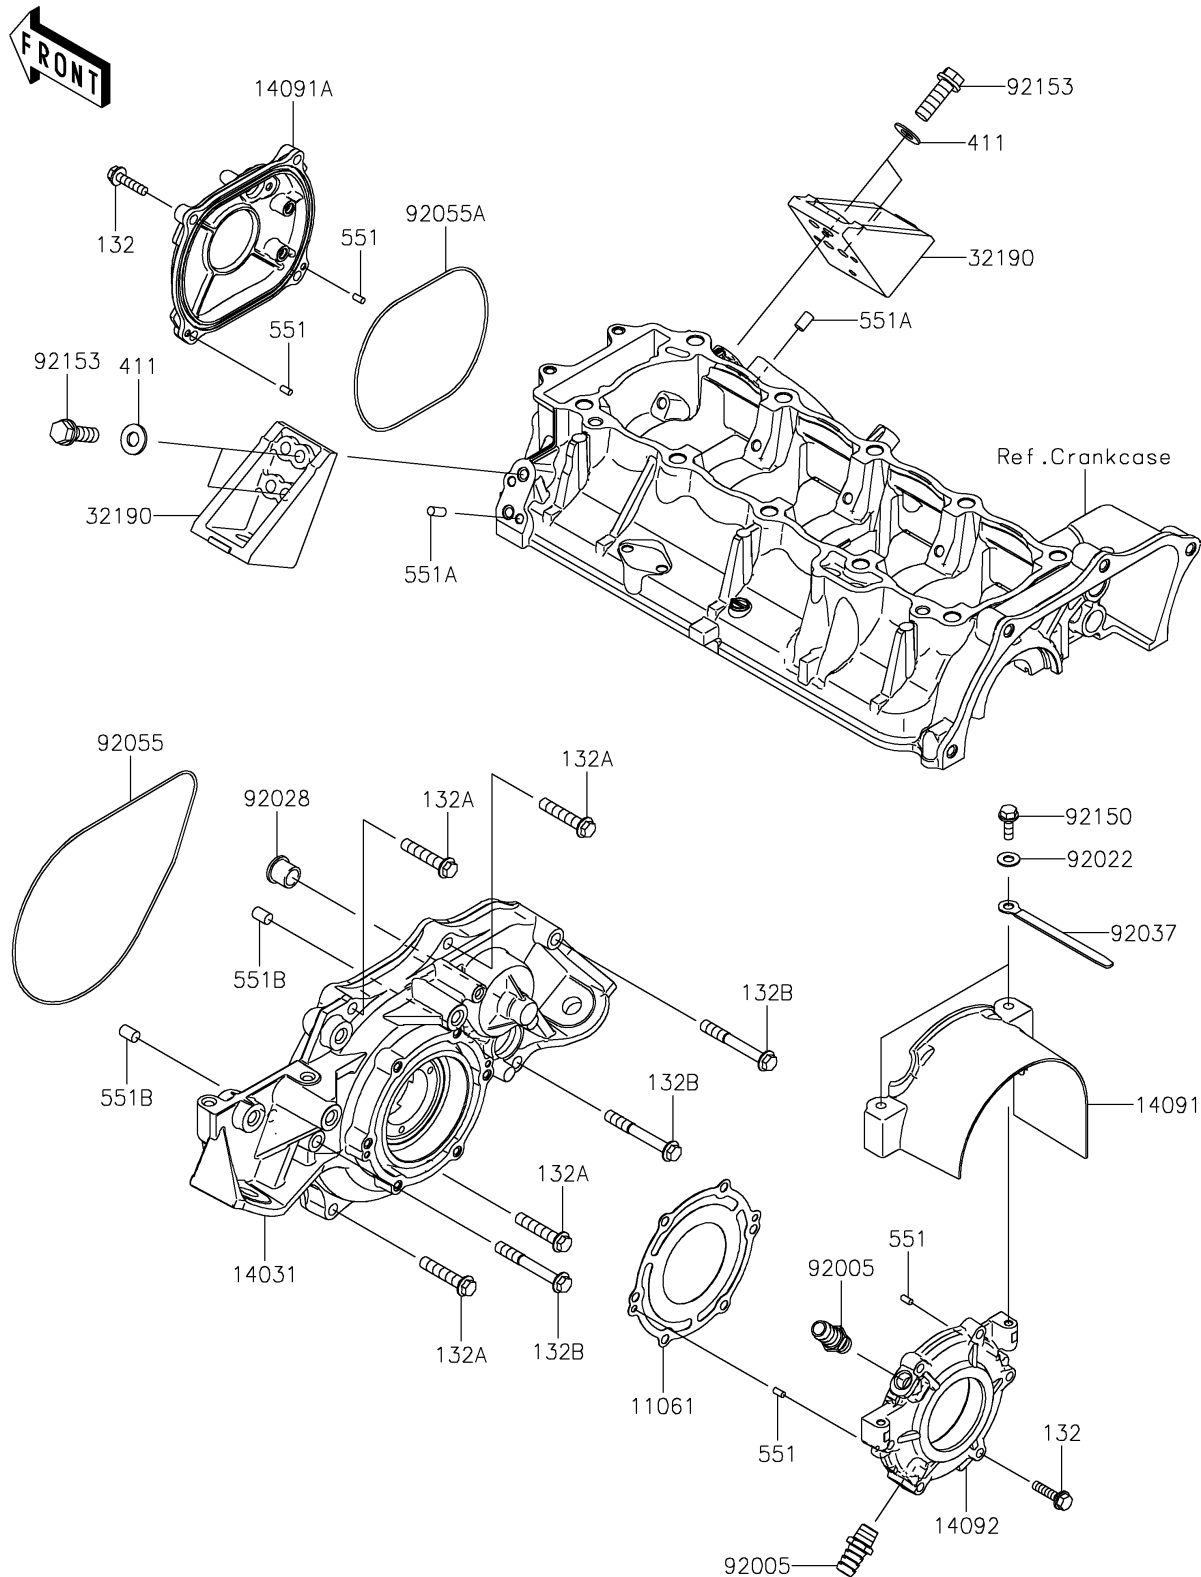

2021 JET SKI® STX®160X

PARTS DIAGRAM

Engine Cover(s)

E1431

2021 JET SKI® STX®160X

PARTS LIST

Engine Cover(s)

ITEM NAME

PART NUMBER

QUANTITY
