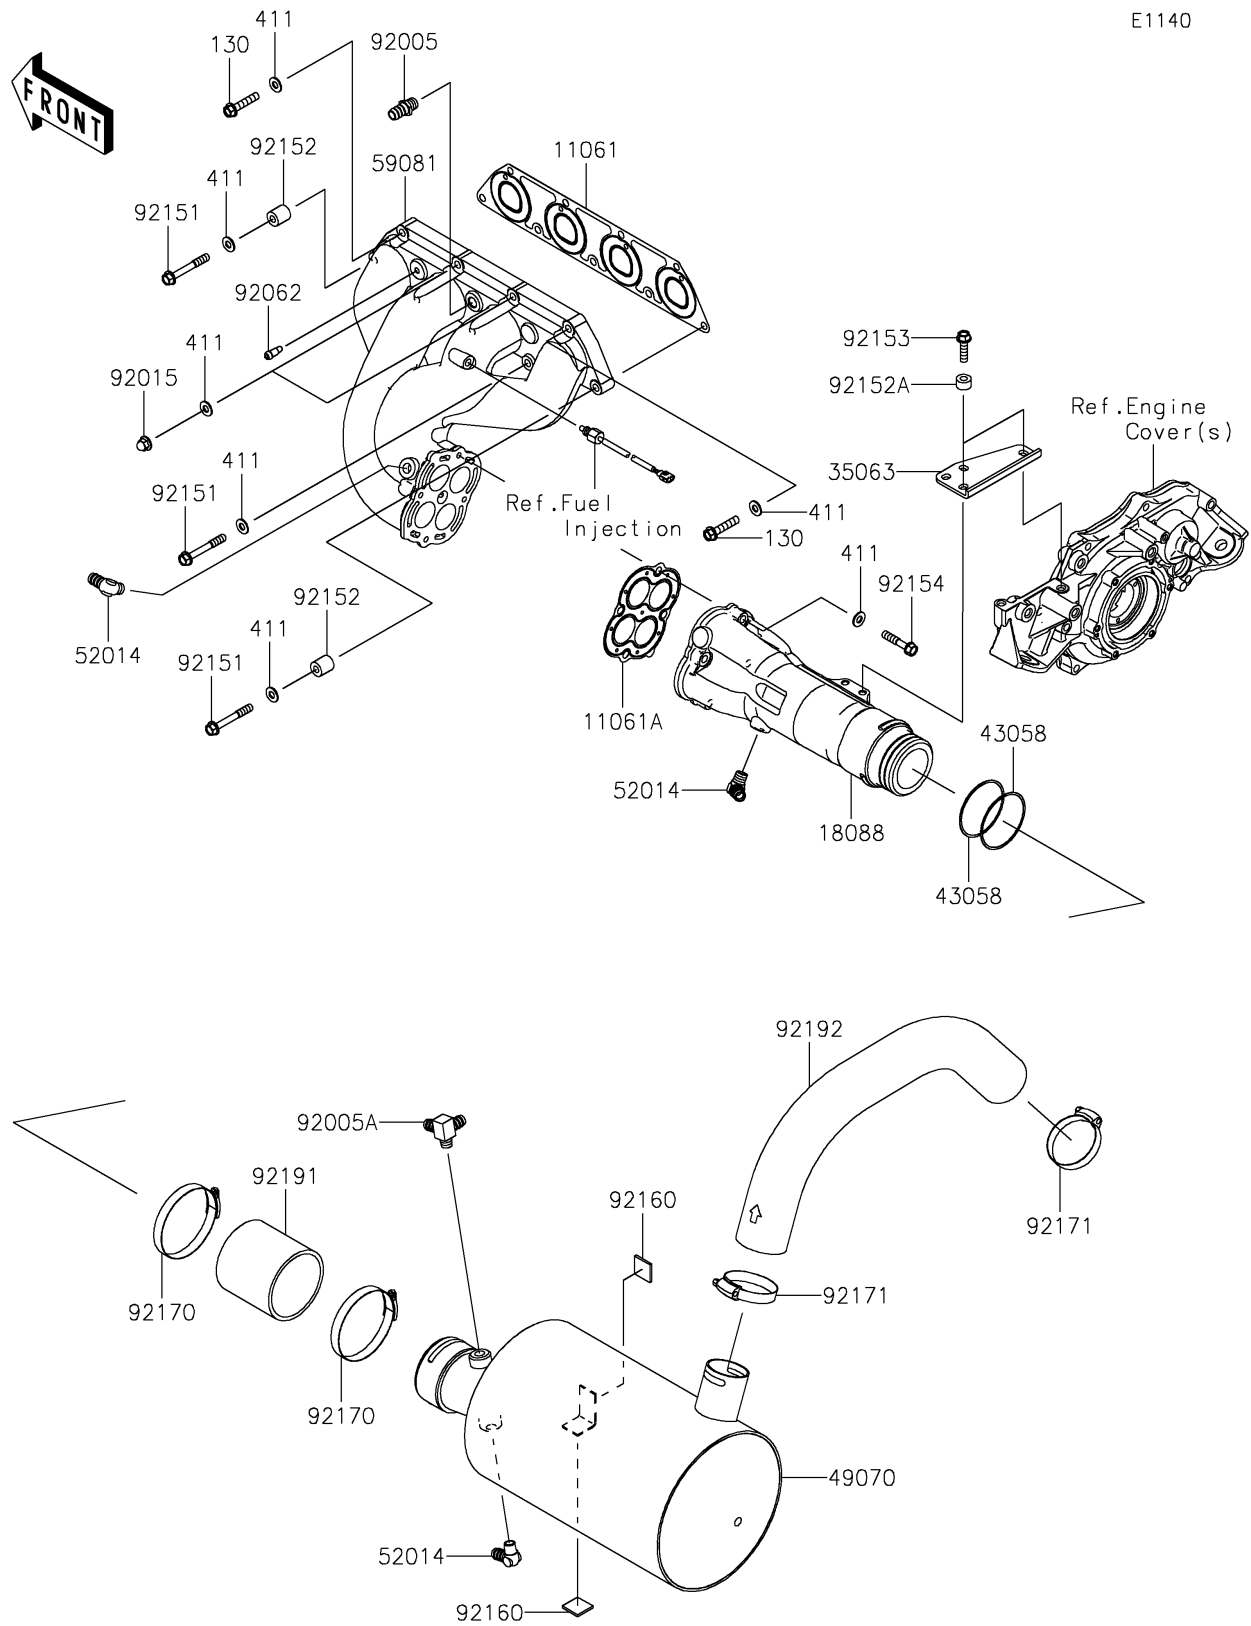

2021 JET SKI® STX®160X

PARTS DIAGRAM

Muffler(s)

2021 JET SKI® STX®160X

PARTS LIST

Muffler(s)

ITEM NAME

PART NUMBER

QUANTITY
