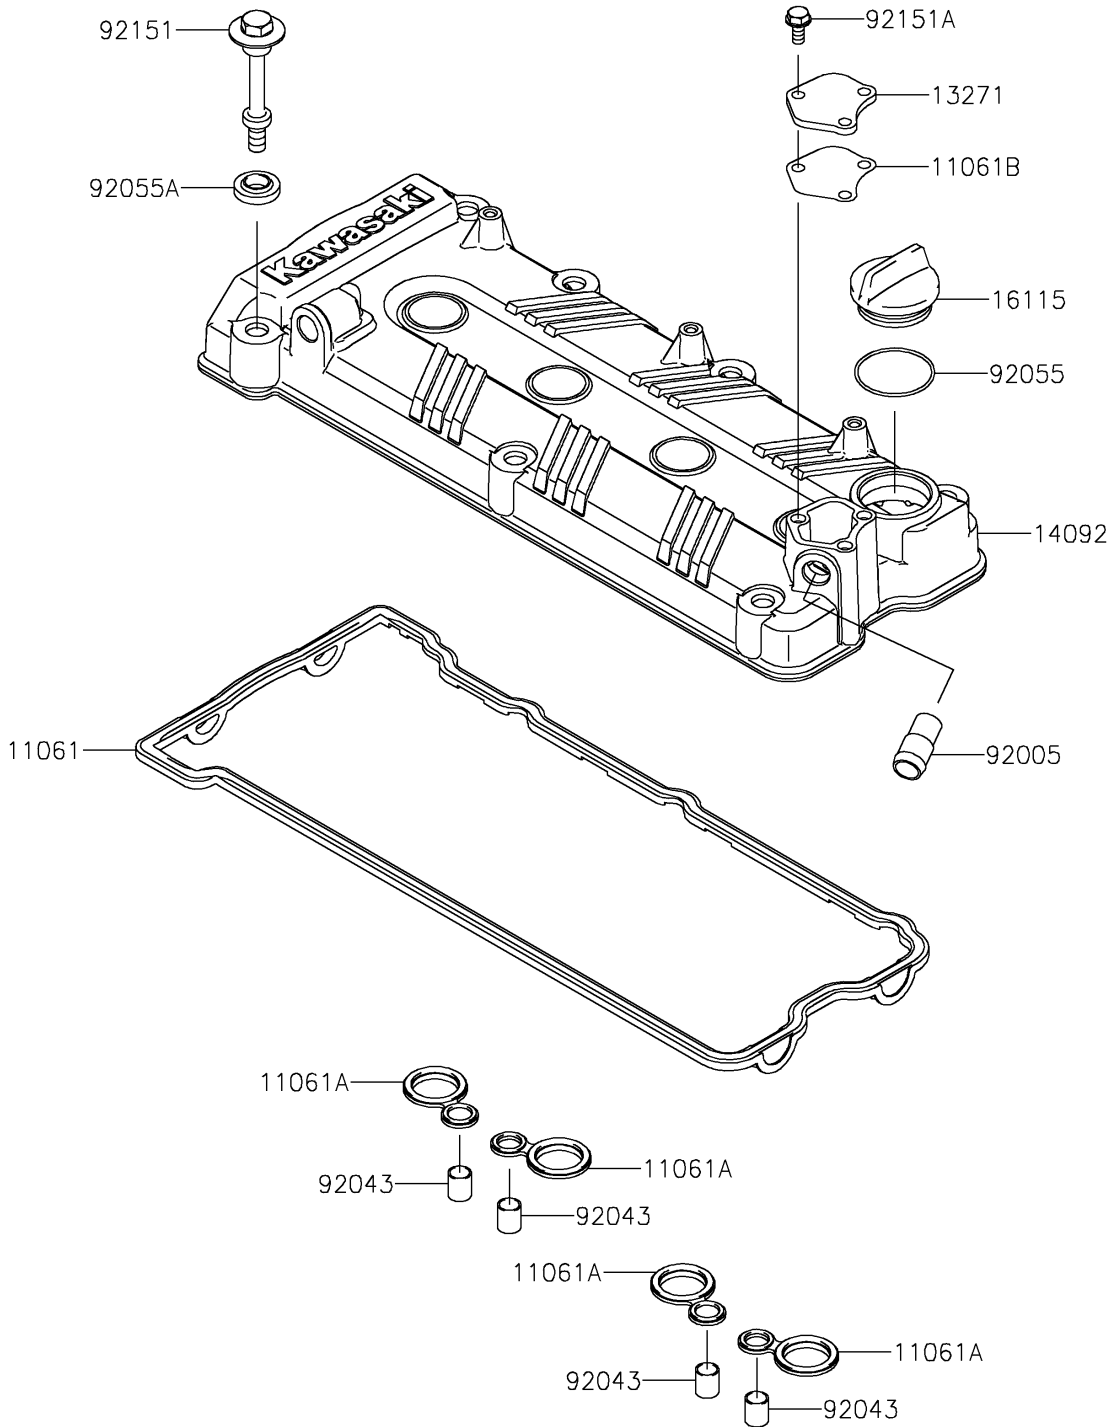

2021 JET SKI® STX®160X

PARTS DIAGRAM Cylinder Head Cover

E1112

2021 JET SKI® STX®160X

PARTS LIST

Cylinder Head Cover

ITEM NAME

PART NUMBER

QUANTITY
