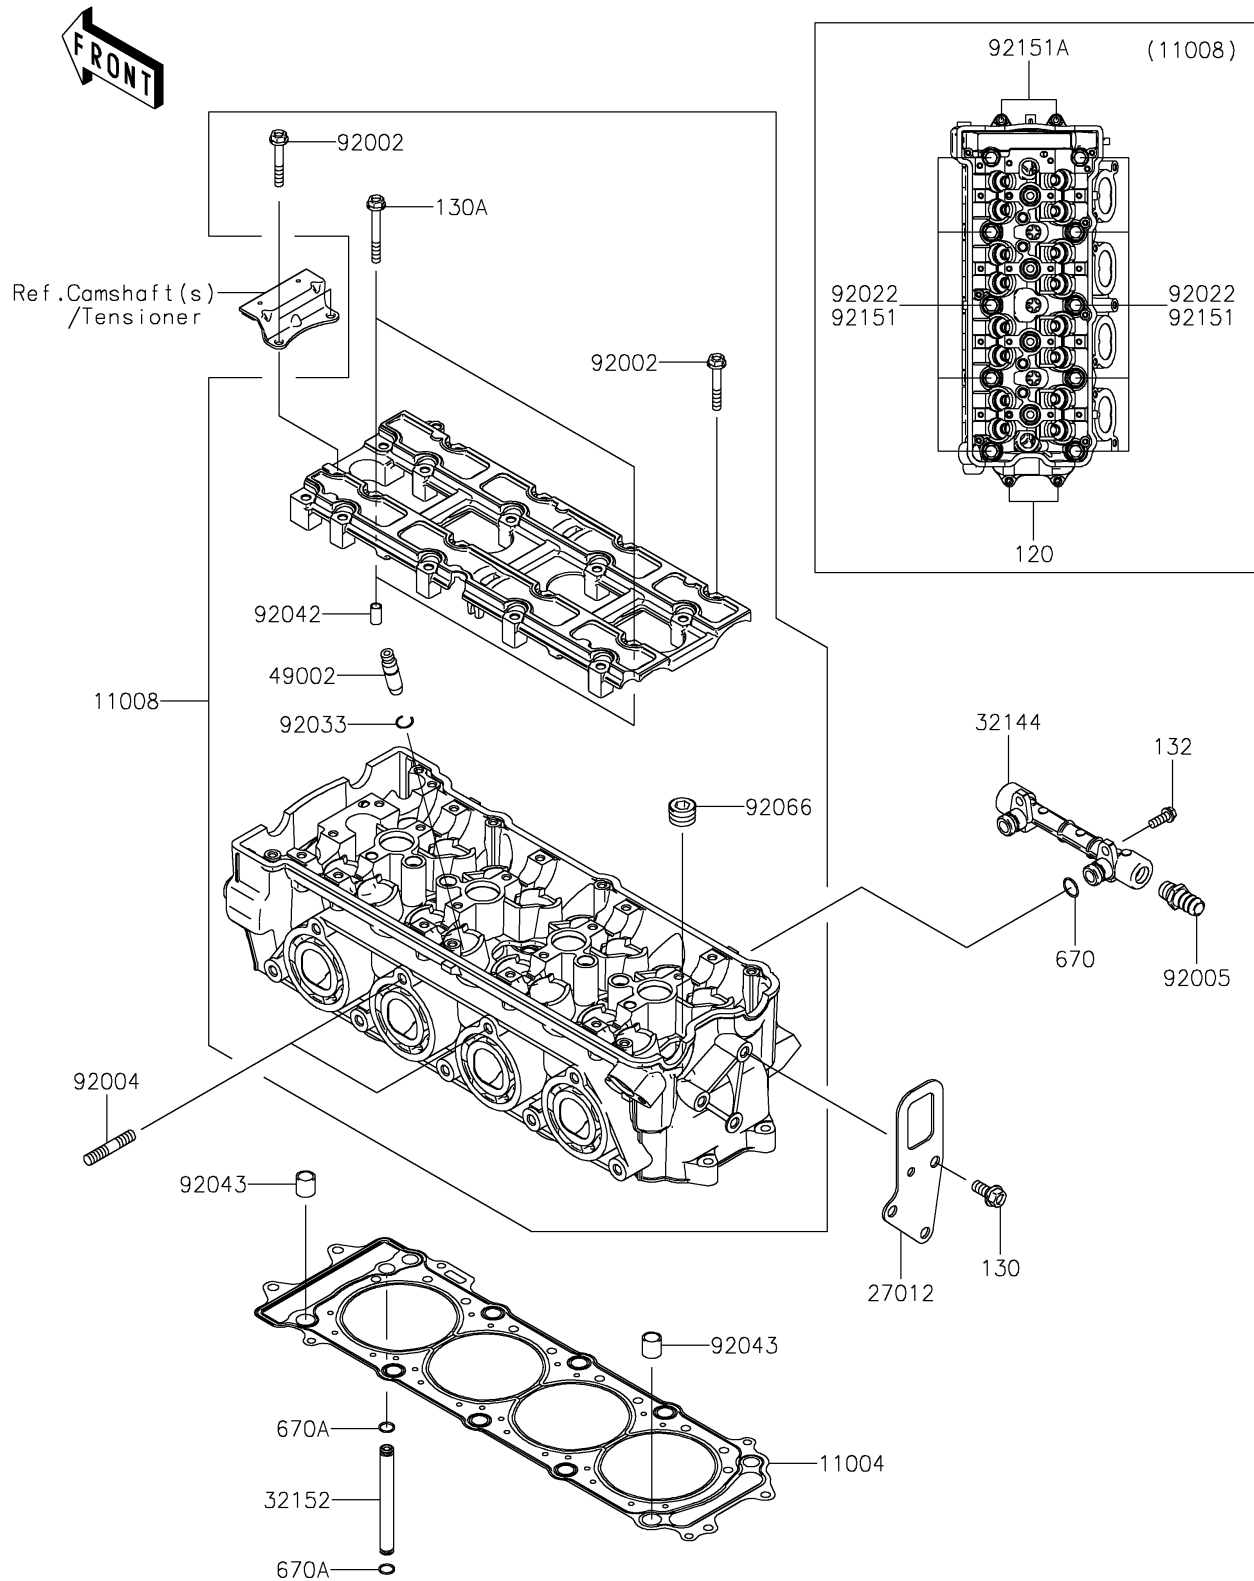

2021 JET SKI® STX®160X

PARTS DIAGRAM

Cylinder Head

E1111

2021 JET SKI® STX®160X

PARTS LIST

Cylinder Head

Kawasaki

Let the Good Times Roll®

ITEM NAME

PART NUMBER

QUANTITY
