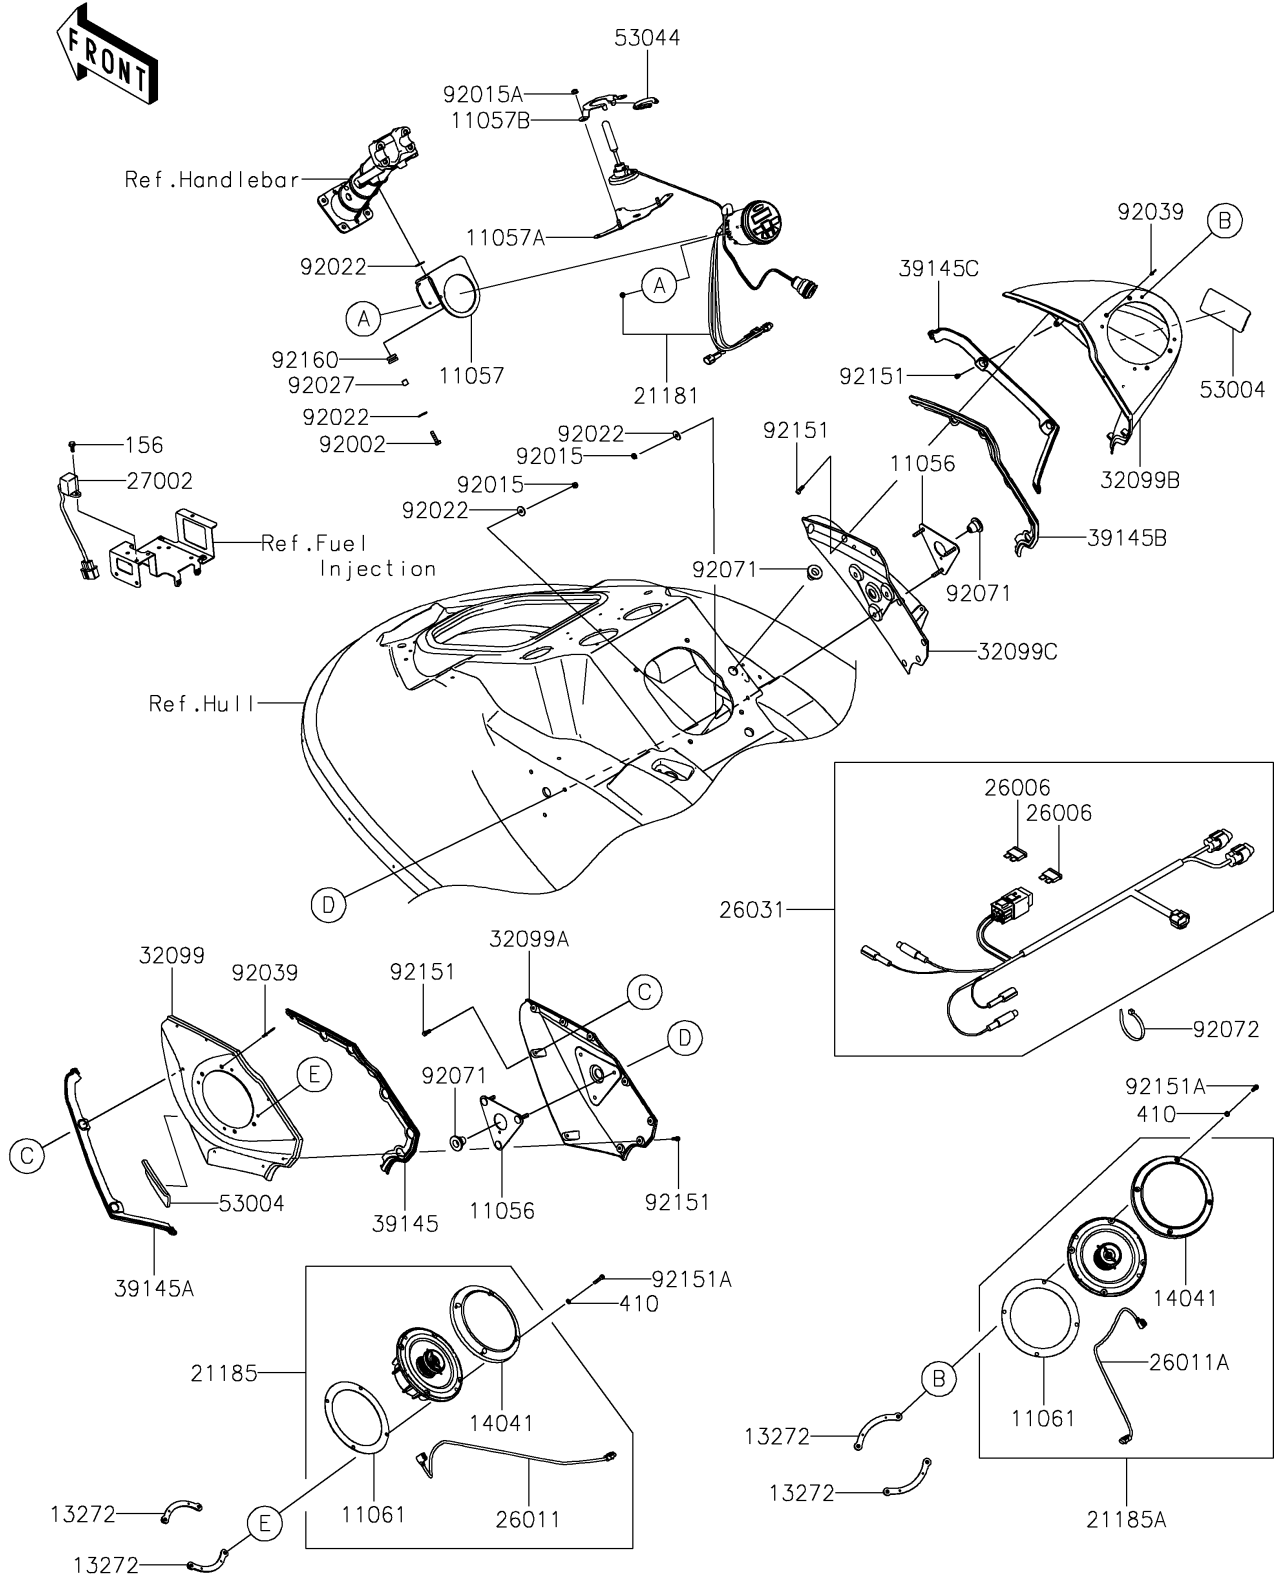

2020 JET SKI® STX®160LX

PARTS DIAGRAM

Other(Speaker)

F3184