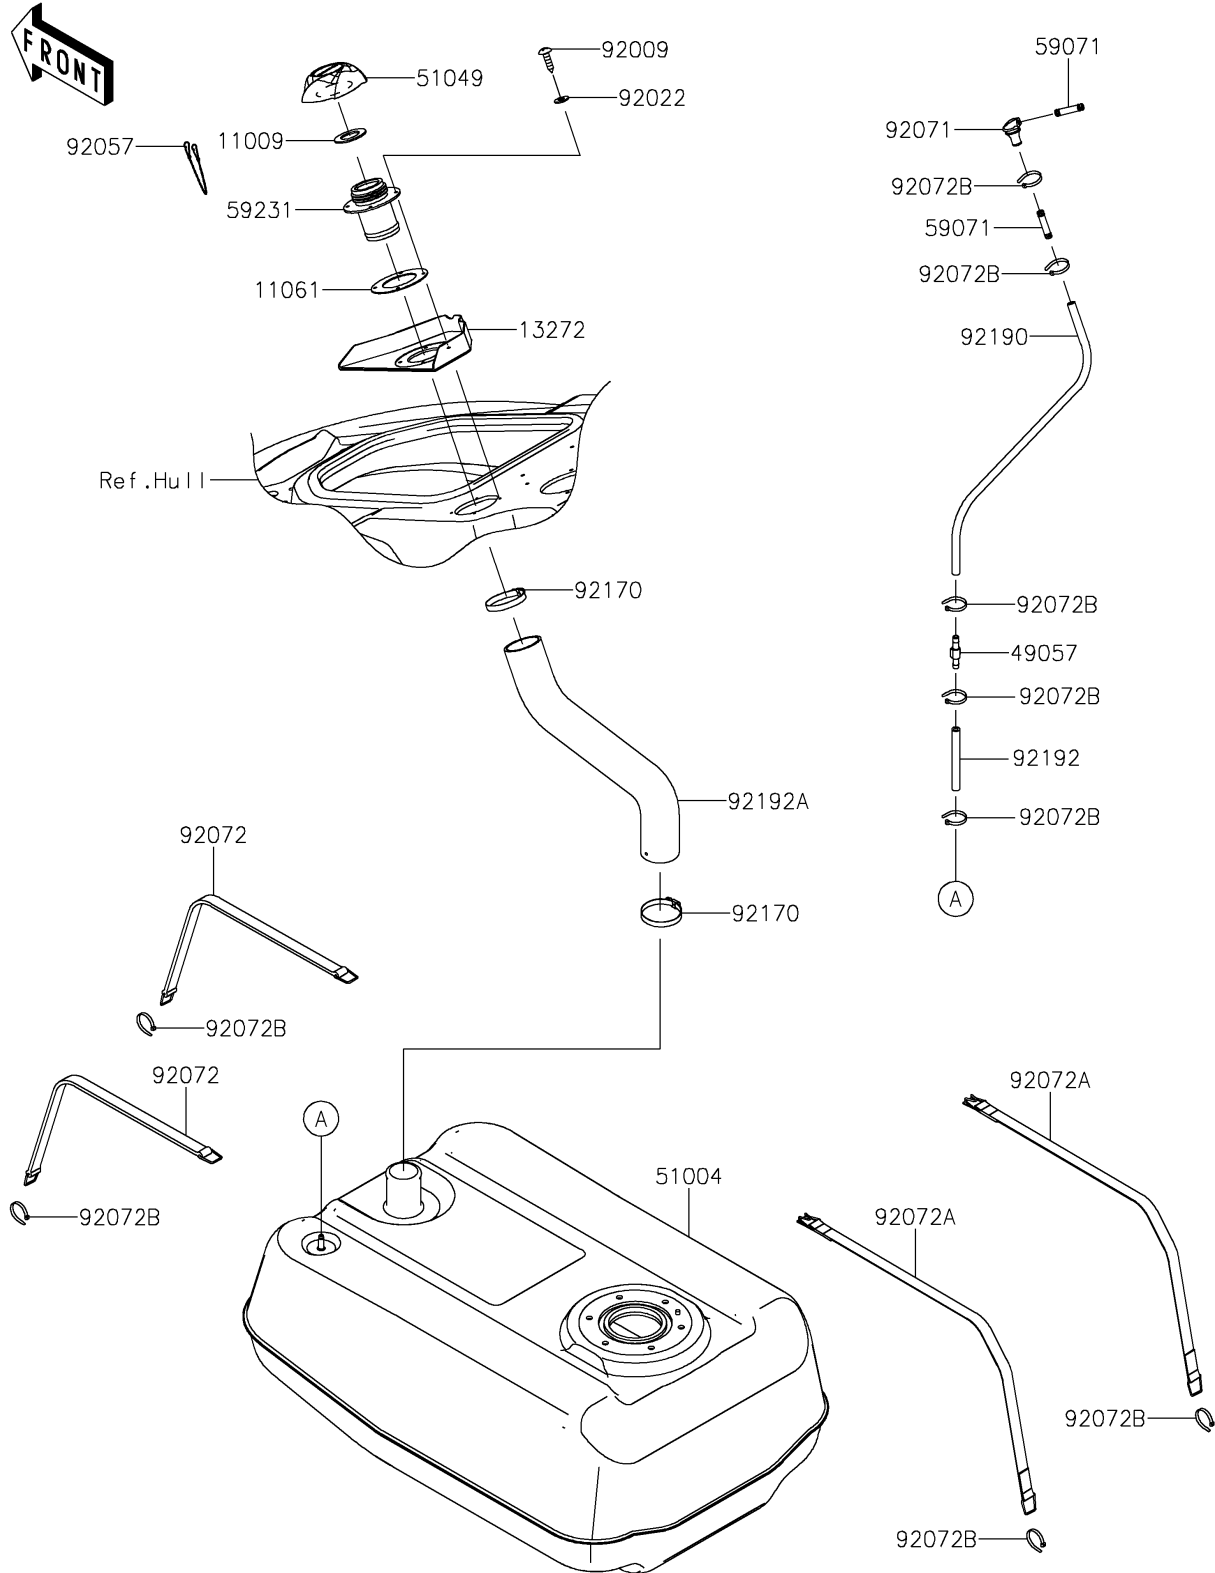

2020 JET SKI® STX®160LX

PARTS DIAGRAM

Fuel Tank

F3173

2020 JET SKI® STX®160LX

PARTS LIST

Fuel Tank

ITEM NAME	PART NUMBER	QUANTITY
GASKET,TANK CAP (Ref # 11009)	11009-3020	1
GASKET (Ref # 11061)	11061-3701	1
PLATE,FUEL-GUARD (Ref # 13272)	13272-2890	1
VALVE-RELIEF (Ref # 49057)	49057-0002	1
TANK-FUEL (Ref # 51004)	51004-0025	1
CAP-TANK,FUEL (Ref # 51049)	51049-0712	1
JOINT (Ref # 59071)	59071-3764	2
FILLER,FUEL TANK (Ref # 59231)	59231-3734	1
SCREW,TAPPING,4X16 (Ref # 92009)	92009-3849	4
WASHER (Ref # 92022)	92022-563	4
CHAIN,COVER,L=100 (Ref # 92057)	92057-3704	1
GROMMET (Ref # 92071)	92071-3841	1
BAND (Ref # 92072)	92072-3845	2
BAND (Ref # 92072A)	92072-3850	2
BAND,L=100.08 (Ref # 92072B)	92072-3882	9
CLAMP (Ref # 92170)	92170-1674	2
TUBE,5.8X10.8X500 (Ref # 92190)	92190-3846	1
TUBE,5.8X11X100 (Ref # 92192)	92192-1795	1
TUBE,FUEL TANK-FILLER (Ref # 92192A)	92192-1988	1