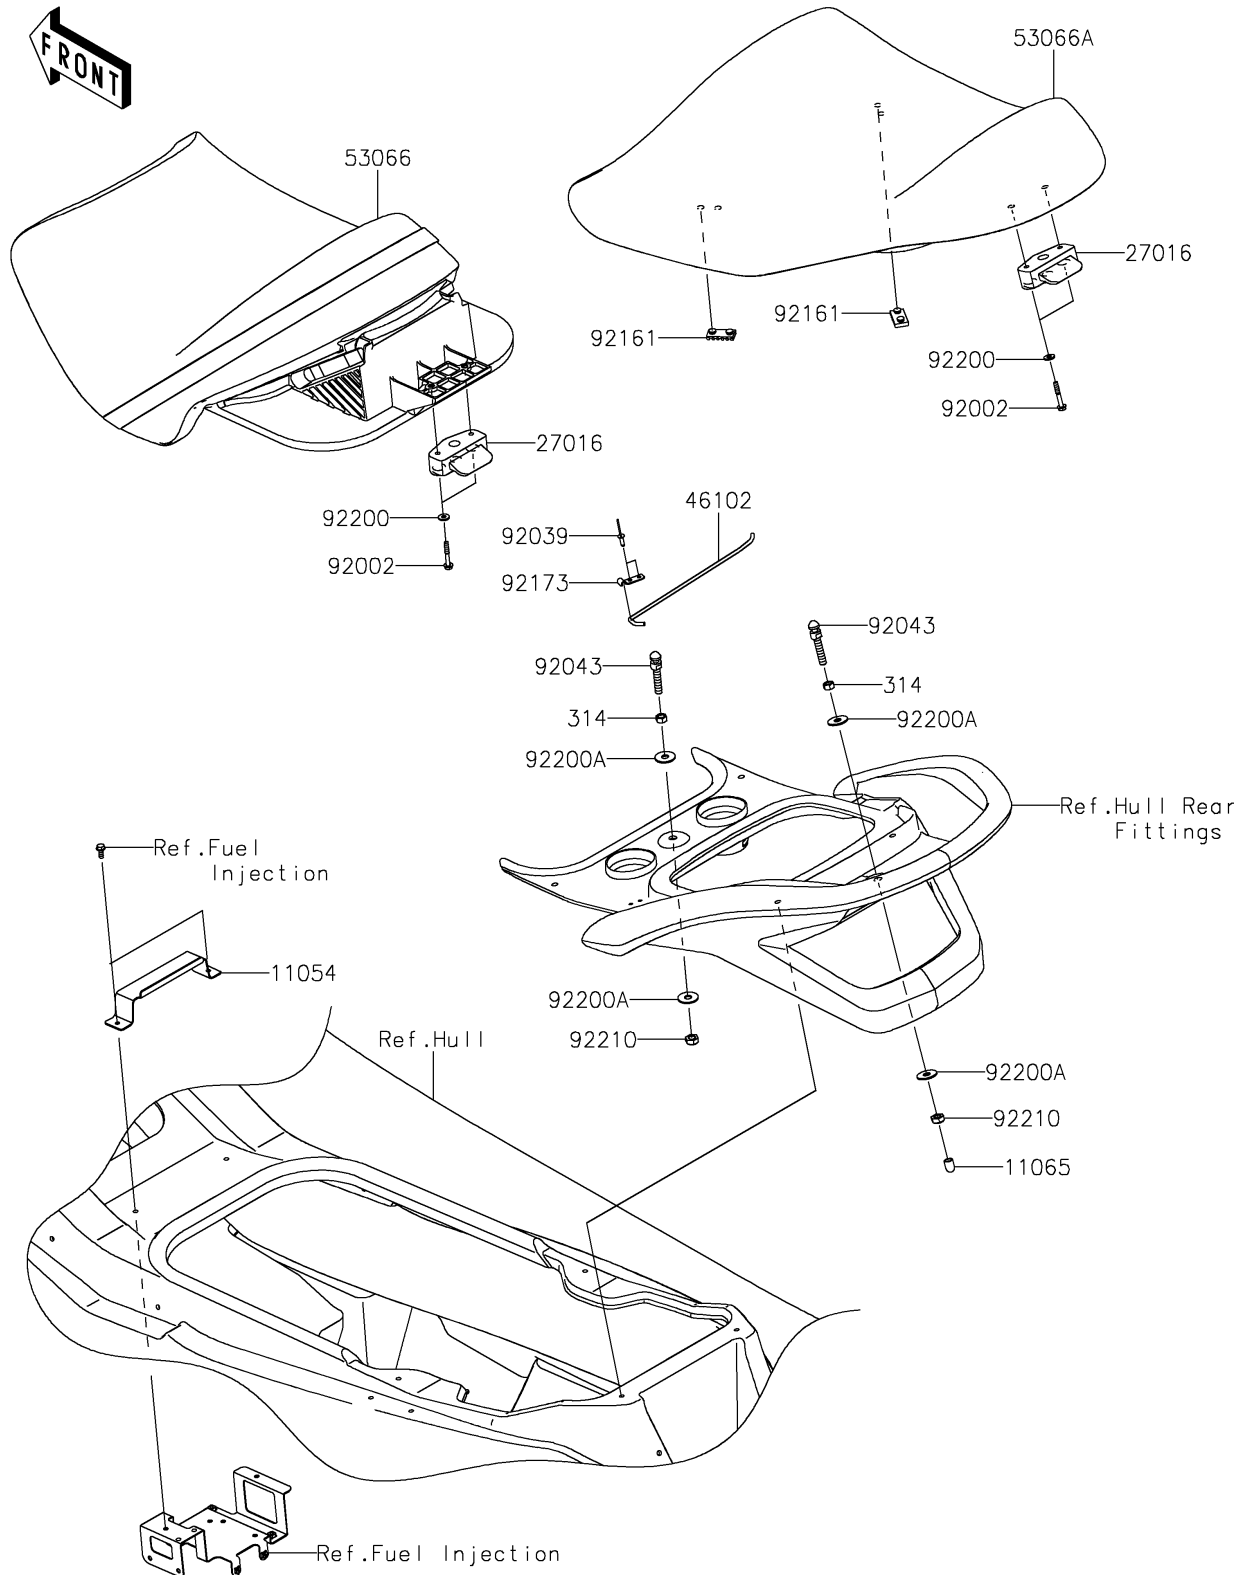

2020 JET SKI® STX®160LX

PARTS DIAGRAM

Seat

F3146

2020 JET SKI® STX®160LX

PARTS LIST

Seat

ITEM NAME	PART NUMBER	QUANTITY
BRACKET,FRONT SEAT (Ref # 11054)	11054-3702	1
CAP (Ref # 11065)	11065-1347	1
LOCK-ASSY,SEAT,FR&RR (Ref # 27016)	27016-3758	2
NUT-HEX-FINE,10MM (Ref # 314)	314R1000	2
ROD (Ref # 46102)	46102-0639	1
SEAT-ASSY,FR,BLACK+SIL+BLK (Ref # 53066)	53066-0683-64A	1
SEAT-ASSY,RR,BLACK+SIL+GRN (Ref # 53066A)	53066-0685-64B	1
BOLT,6X40 (Ref # 92002)	92002-3716	4
RIVET (Ref # 92039)	92039-3714	2
PIN (Ref # 92043)	92043-3763	2
DAMPER,SEAT (Ref # 92161)	92161-1489	2
CLAMP (Ref # 92173)	92173-2098	1
WASHER,6.5X16X2.0 (Ref # 92200)	92200-1543	4
WASHER (Ref # 92200A)	92200-3762	4
NUT,LOCK,10MM (Ref # 92210)	92210-3792	2