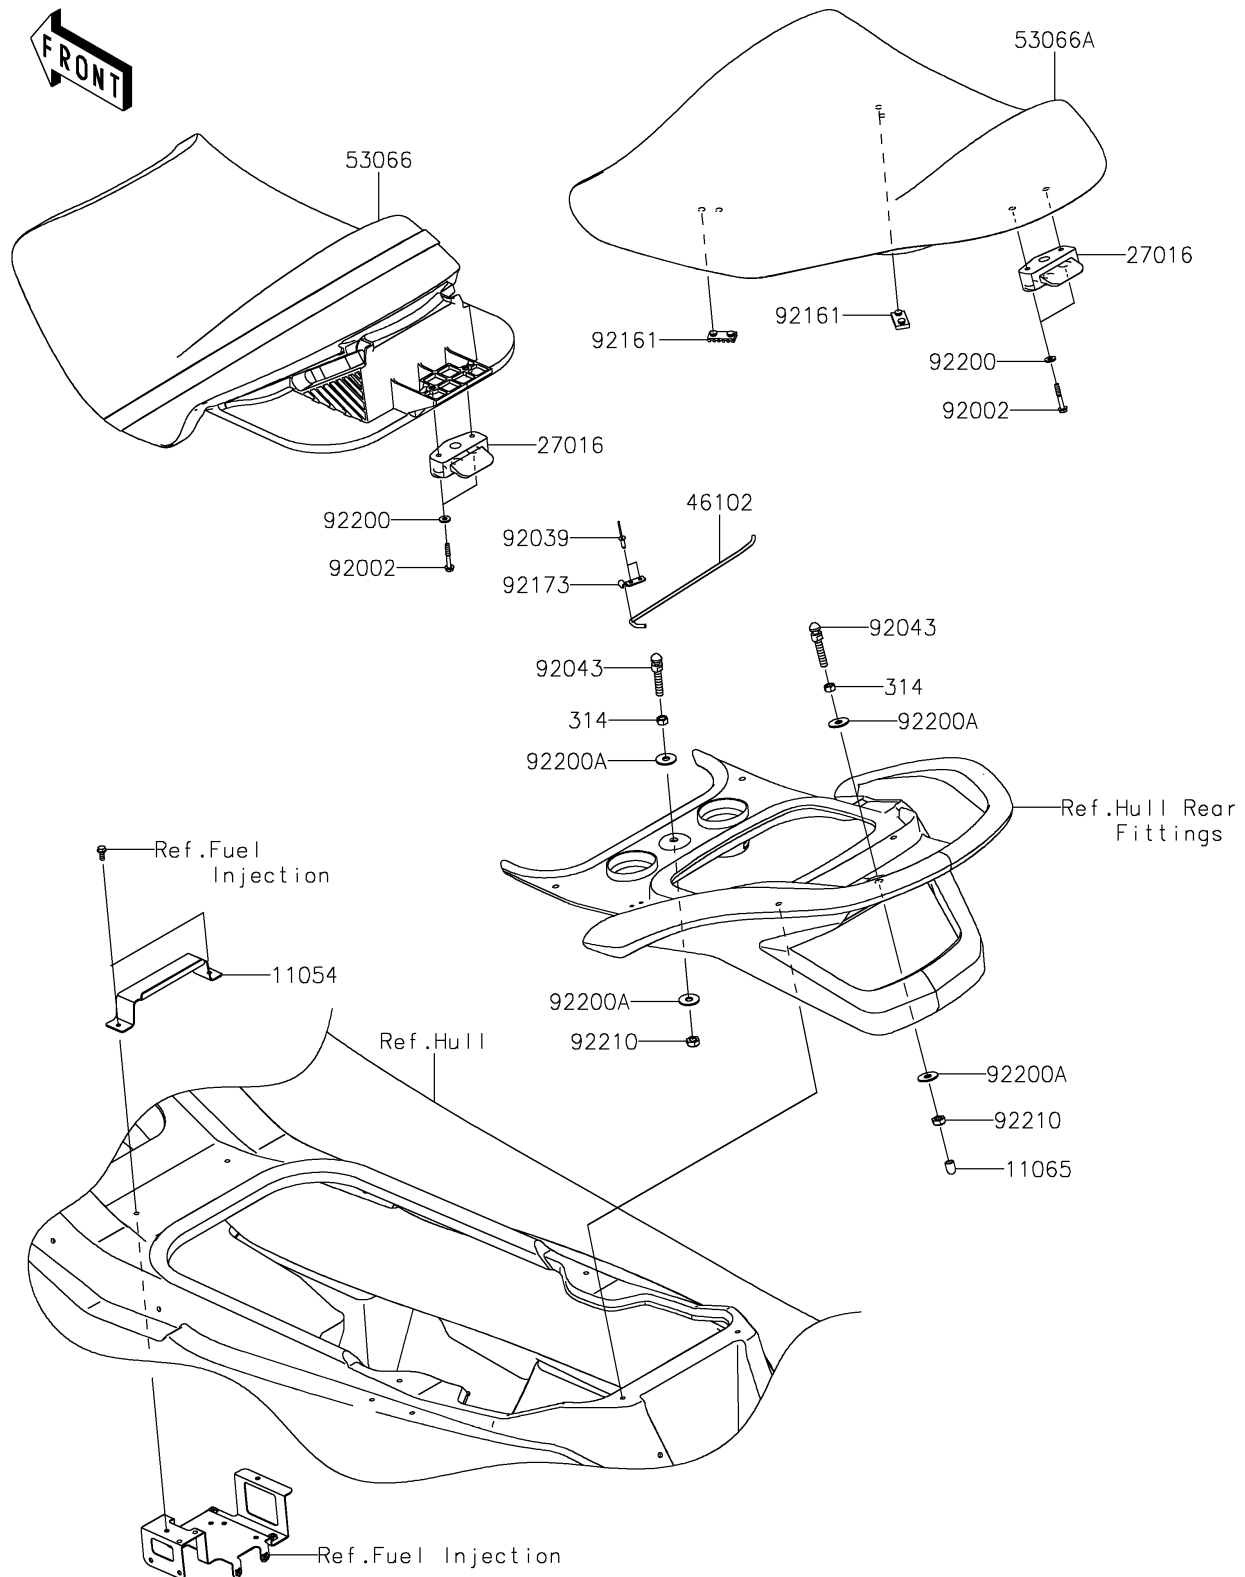

2020 JET SKI® STX®160LX

PARTS DIAGRAM

Seat

F3146

2020 JET SKI® STX®160LX

PARTS LIST

Seat

ITEM NAME	PART NUMBER	QUANTITY
BRACKET,FRONT SEAT (Ref # 11054)	11054-3702	1
CAP (Ref # 11065)	11065-1347	1
LOCK-ASSY,SEAT,FR&RR (Ref # 27016)	27016-3758	2
NUT-HEX-FINE,10MM (Ref # 314)	314R1000	2
ROD (Ref # 46102)	46102-0639	1
SEAT-ASSY,FR,BLACK+SIL+BLK (Ref # 53066)	53066-0683-64A	1
SEAT-ASSY,RR,BLACK+SIL+GRN (Ref # 53066A)	53066-0685-64B	1
BOLT,6X40 (Ref # 92002)	92002-3716	4
RIVET (Ref # 92039)	92039-3714	2
PIN (Ref # 92043)	92043-3763	2
DAMPER,SEAT (Ref # 92161)	92161-1489	2
CLAMP (Ref # 92173)	92173-2098	1
WASHER,6.5X16X2.0 (Ref # 92200)	92200-1543	4
WASHER (Ref # 92200A)	92200-3762	4
NUT,LOCK,10MM (Ref # 92210)	92210-3792	2