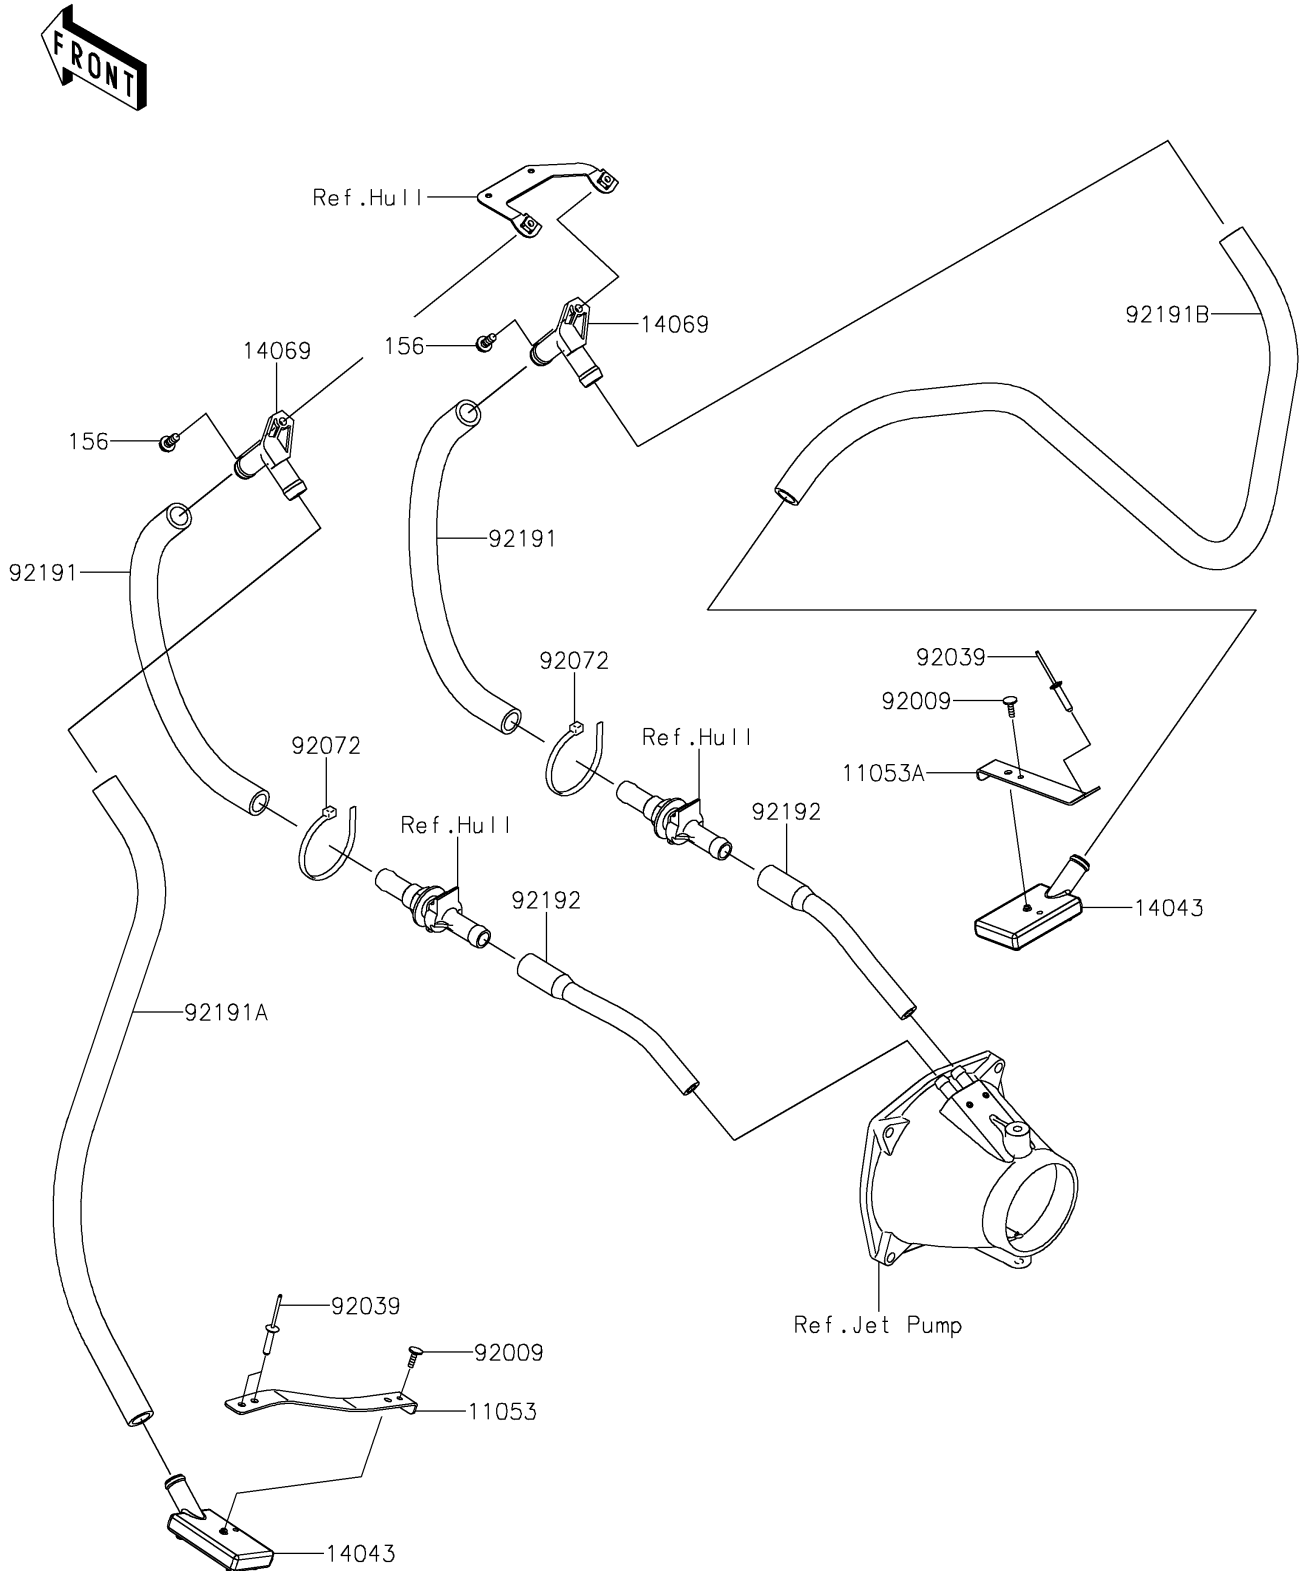

2020 JET SKI® STX®160LX

PARTS DIAGRAM

Bilge System

F3145

2020 JET SKI® STX®160LX

PARTS LIST

Bilge System

ITEM NAME	PART NUMBER	QUANTITY
BRACKET,RR,LH (Ref # 11053)	11053-3744	1
BRACKET,FR,CNT (Ref # 11053A)	11053-3745	1
FILTER (Ref # 14043)	14043-3711	2
BREATHER (Ref # 14069)	14069-3708	2
BOLT-WP,6X16 (Ref # 156)	156R0616	2
SCREW,TAPPING,4X14 (Ref # 92009)	92009-3762	2
RIVET (Ref # 92039)	92039-3753	3
BAND,L=188.85 (Ref # 92072)	92072-0105	2
TUBE,BREATHER-HULL (Ref # 92191)	92191-3988	2
TUBE,FILTER-BREATHER (Ref # 92191A)	92191-3989	1
TUBE,FILTER-BREATHER (Ref # 92191B)	92191-3990	1
TUBE,HULL-NOZZLE (Ref # 92192)	92192-3843	2