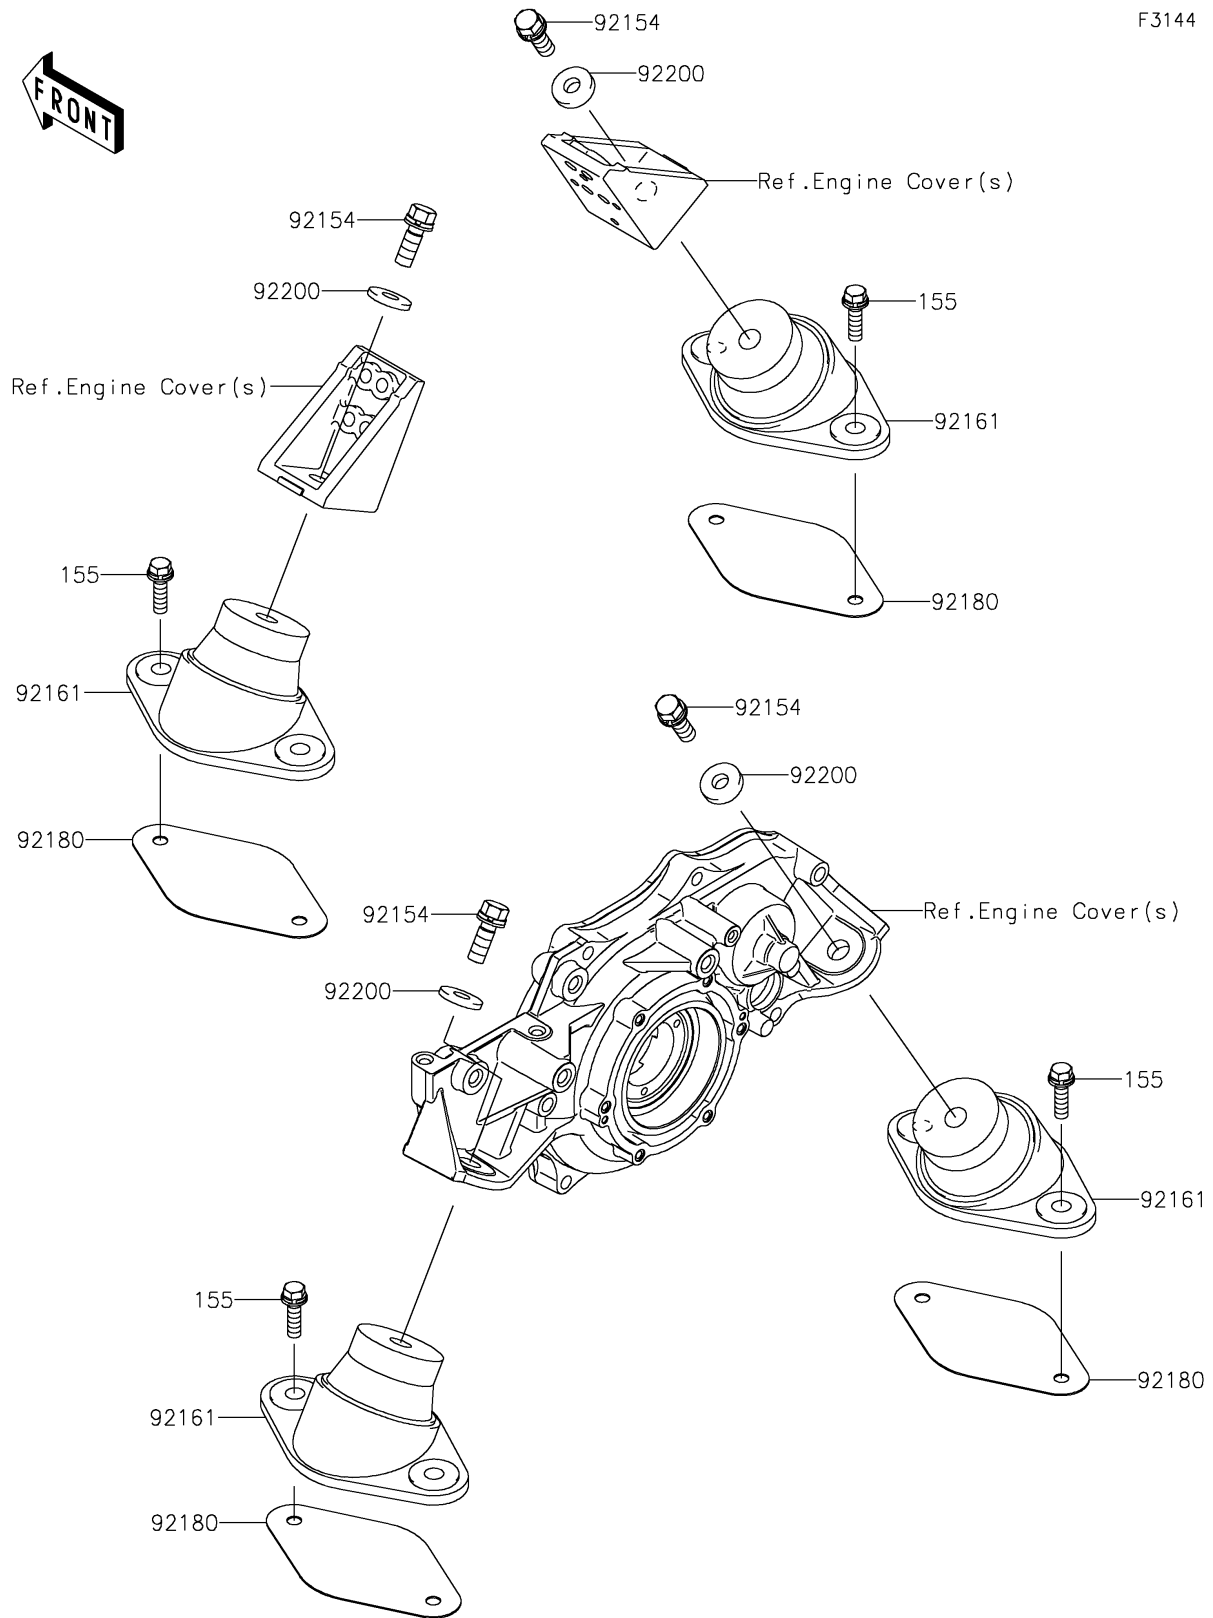

2020 JET SKI® STX®160LX

PARTS DIAGRAM

Engine Mount

F3144

2020 JET SKI® STX®160LX

PARTS LIST

Engine Mount

ITEM NAME	PART NUMBER	QUANTITY
BOLT-WSP-SMALL,8X30 (Ref # 155)	155R0830	8
BOLT,WSP,10X30 (Ref # 92154)	92154-3715	4
DAMPER,ENGINE MOUNT (Ref # 92161)	92161-3789	4
SHIM,T=1.0 (Ref # 92180)	92180-3716	AR
WASHER,10.5X26X4 (Ref # 92200)	92200-3798	4