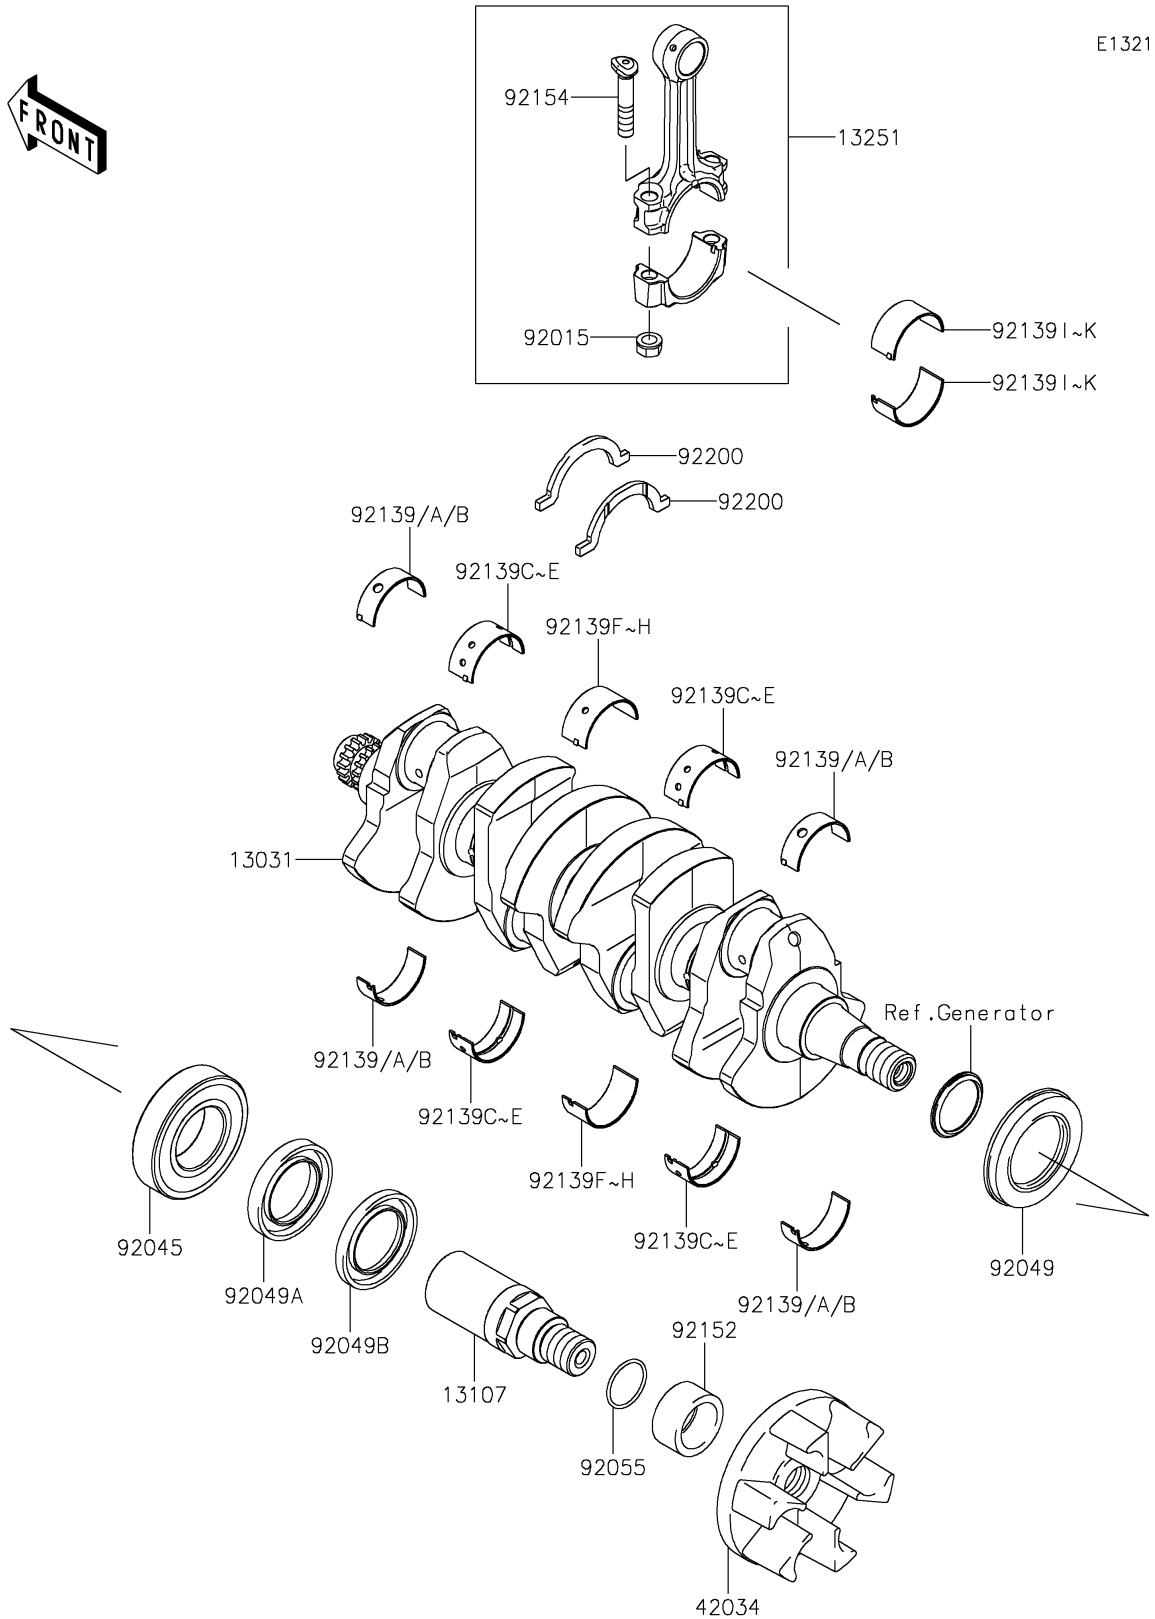

## PARTS DIAGRAM

### Crankshaft

## PARTS LIST

### Crankshaft

ITEM NAME	PART NUMBER	QUANTITY
CRANKSHAFT-COMP (Ref # 13031)	13031-3742	1
SHAFT (Ref # 13107)	13107-3785	1
ROD-ASSY-CONNECTING,I (Ref # 13251)	13251-3703-II	4
COUPLING (Ref # 42034)	42034-3711	1
NUT,CONNECTING ROD (Ref # 92015)	92015-1559	8
BEARING-BALL,6208ZZ AS2S (Ref # 92045)	92045-3739	1
SEAL-OIL,SD347626LHS (Ref # 92049)	92049-3736	1
SEAL-OIL,FPJ740628.5ZS (Ref # 92049A)	92049-3737	1
SEAL-OIL,S40626NS (Ref # 92049B)	92049-3738	1
RING-O,27.7X2.4 (Ref # 92055)	92055-091	1
BUSHING,CRANKSHAFT,#1&#5,BLUE (Ref # 92139)	92139-0942	4
BUSHING,CRANKSHAFT,#1&#5,BLACK (Ref # 92139A)	92139-0943	AR
BUSHING,CRANKSHAFT,#1&#5,BROWN (Ref # 92139B)	92139-0944	AR
BUSHING,CRANKSHAFT,#2&#4,BLUE (Ref # 92139C)	92139-0945	4
BUSHING,CRANKSHAFT,#2&#4,BLACK (Ref # 92139D)	92139-0946	AR
BUSHING,CRANKSHAFT,#2&#4,BROWN (Ref # 92139E)	92139-0947	AR
BUSHING,CRANKSHAFT,#3,BLUE (Ref # 92139F)	92139-0948	2
BUSHING,CRANKSHAFT,#3,BLACK (Ref # 92139G)	92139-0949	AR
BUSHING,CRANKSHAFT,#3,BROWN (Ref # 92139H)	92139-0950	AR
BUSHING,CONNECTING ROD,BLUE (Ref # 92139I)	92139-3708	8
BUSHING,CONNECTING ROD,BLACK (Ref # 92139J)	92139-3709	AR
BUSHING,CONNECTING ROD,BROWN (Ref # 92139K)	92139-3710	AR
COLLAR,OUTPUT RR,L=19.5 (Ref # 92152)	92152-3733	1
BOLT,CONNECTING ROD,9MM (Ref # 92154)	92154-3720	8
WASHER (Ref # 92200)	92200-3789	2