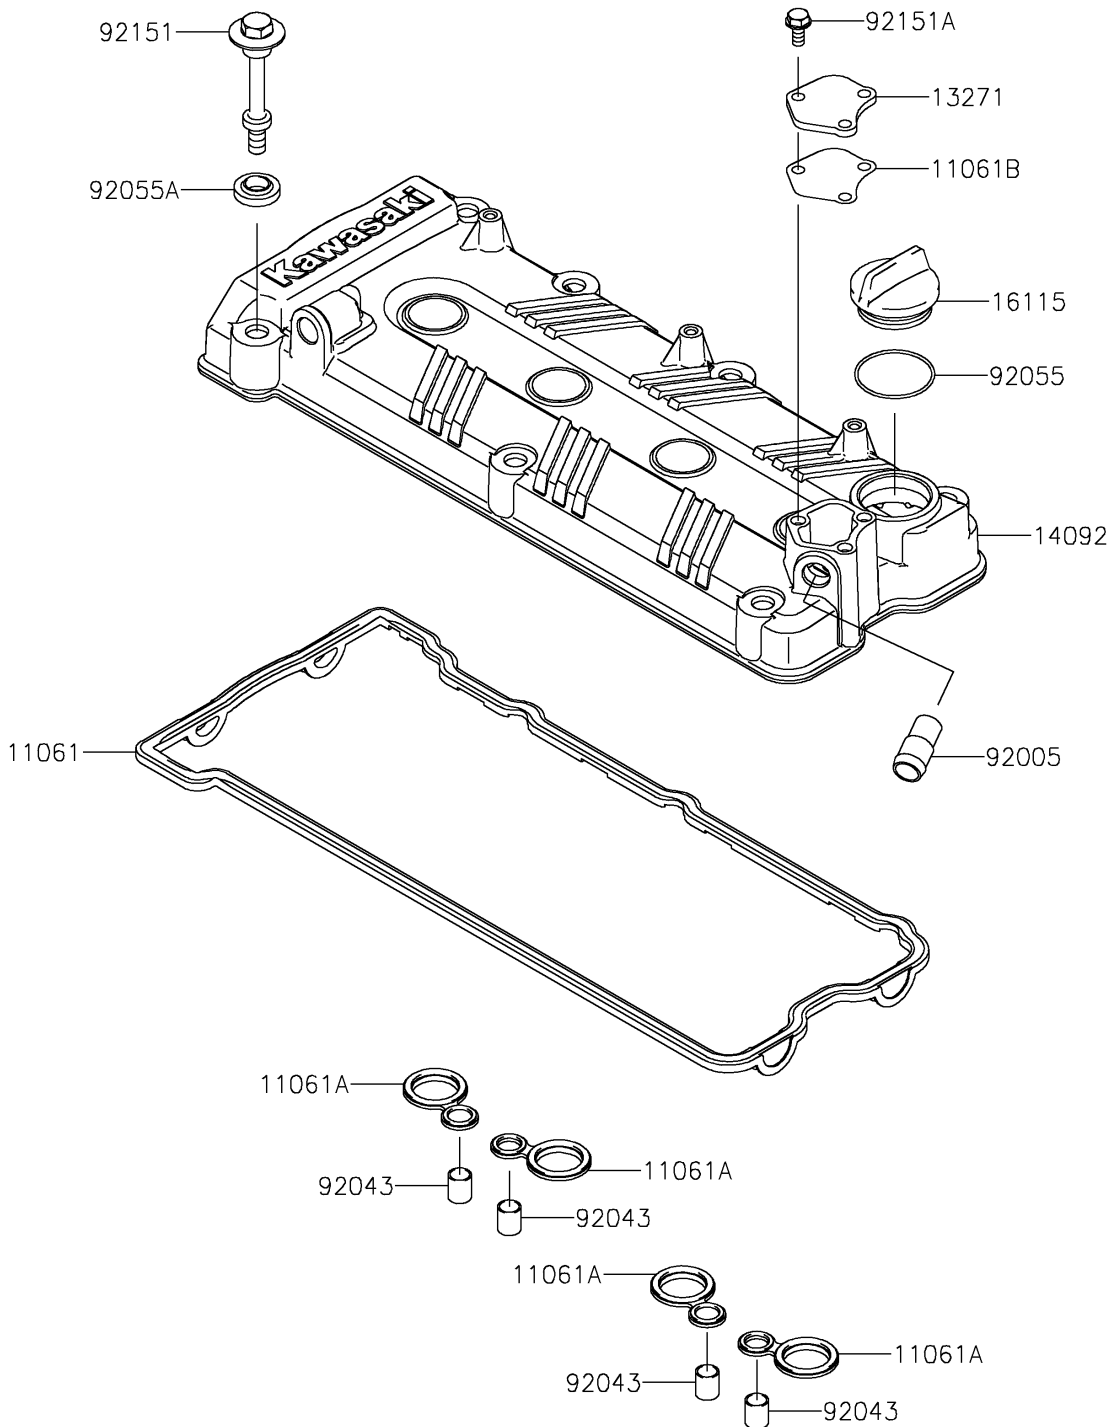

2020 JET SKI® STX®160LX

PARTS DIAGRAM

Cylinder Head Cover

E1112

2020 JET SKI® STX®160LX

PARTS LIST

Cylinder Head Cover

ITEM NAME	PART NUMBER	QUANTITY
GASKET,HEAD COVER (Ref # 11061)	11061-0090	1
GASKET,SPARK PLUG HOLE (Ref # 11061A)	11061-0105	4
GASKET,PLATE (Ref # 11061B)	11061-0814	1
PLATE (Ref # 13271)	13271-3898	1
COVER,HEAD (Ref # 14092)	14092-0836	1
CAP-OIL FILLER (Ref # 16115)	16115-1064	1
FITTING (Ref # 92005)	92005-3741	1
PIN,10.1X12X14 (Ref # 92043)	92043-4009	4
RING-O,38X1.9 (Ref # 92055)	92055-1295	1
RING-O,HEAD COVER BOLT (Ref # 92055A)	92055-1352	7
BOLT,HEAD COVER (Ref # 92151)	92151-1221	7
BOLT,6X14 (Ref # 92151A)	92151-3788	3