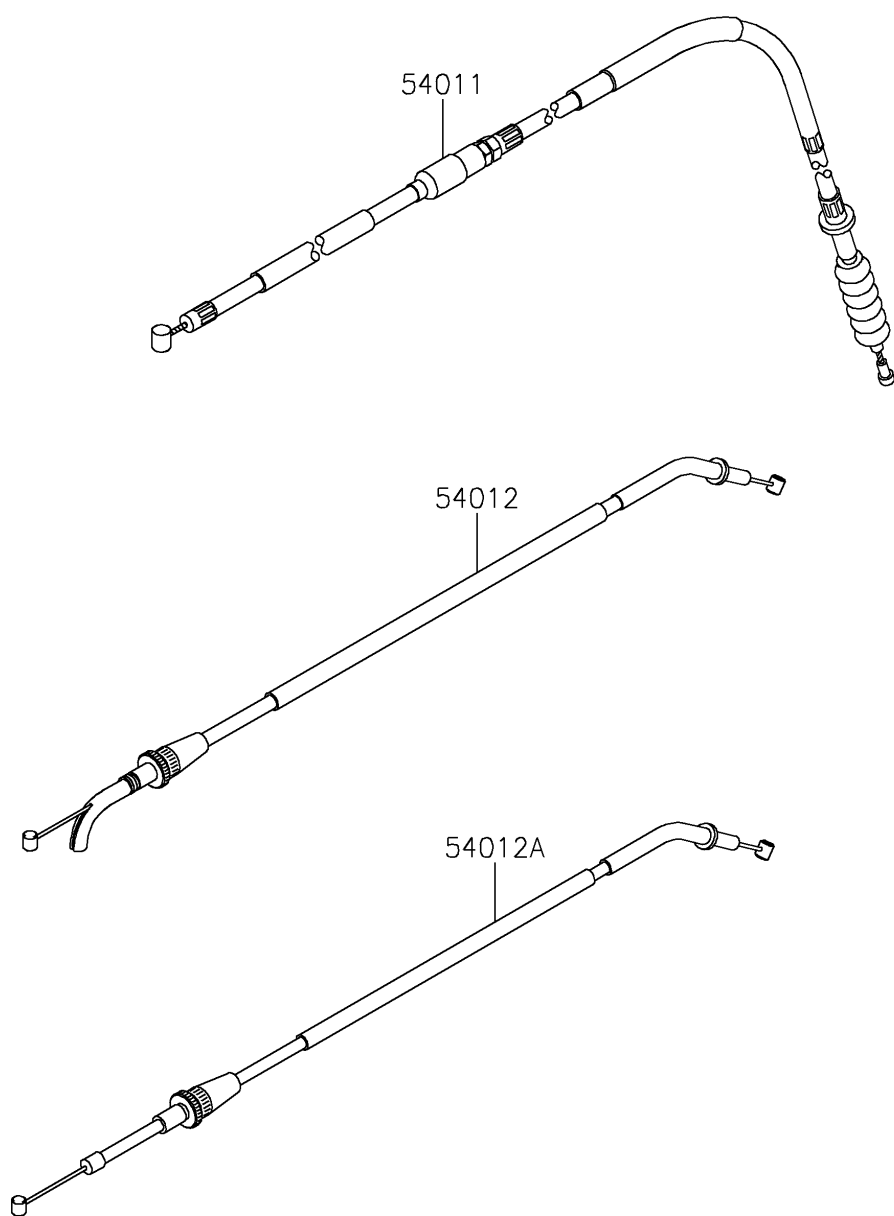

2021 KLX[®] 300SM

PARTS DIAGRAM

Cables

F2540

2021 KLX[®]300SM

PARTS LIST

Cables

ITEM NAME

PART NUMBER

QUANTITY
