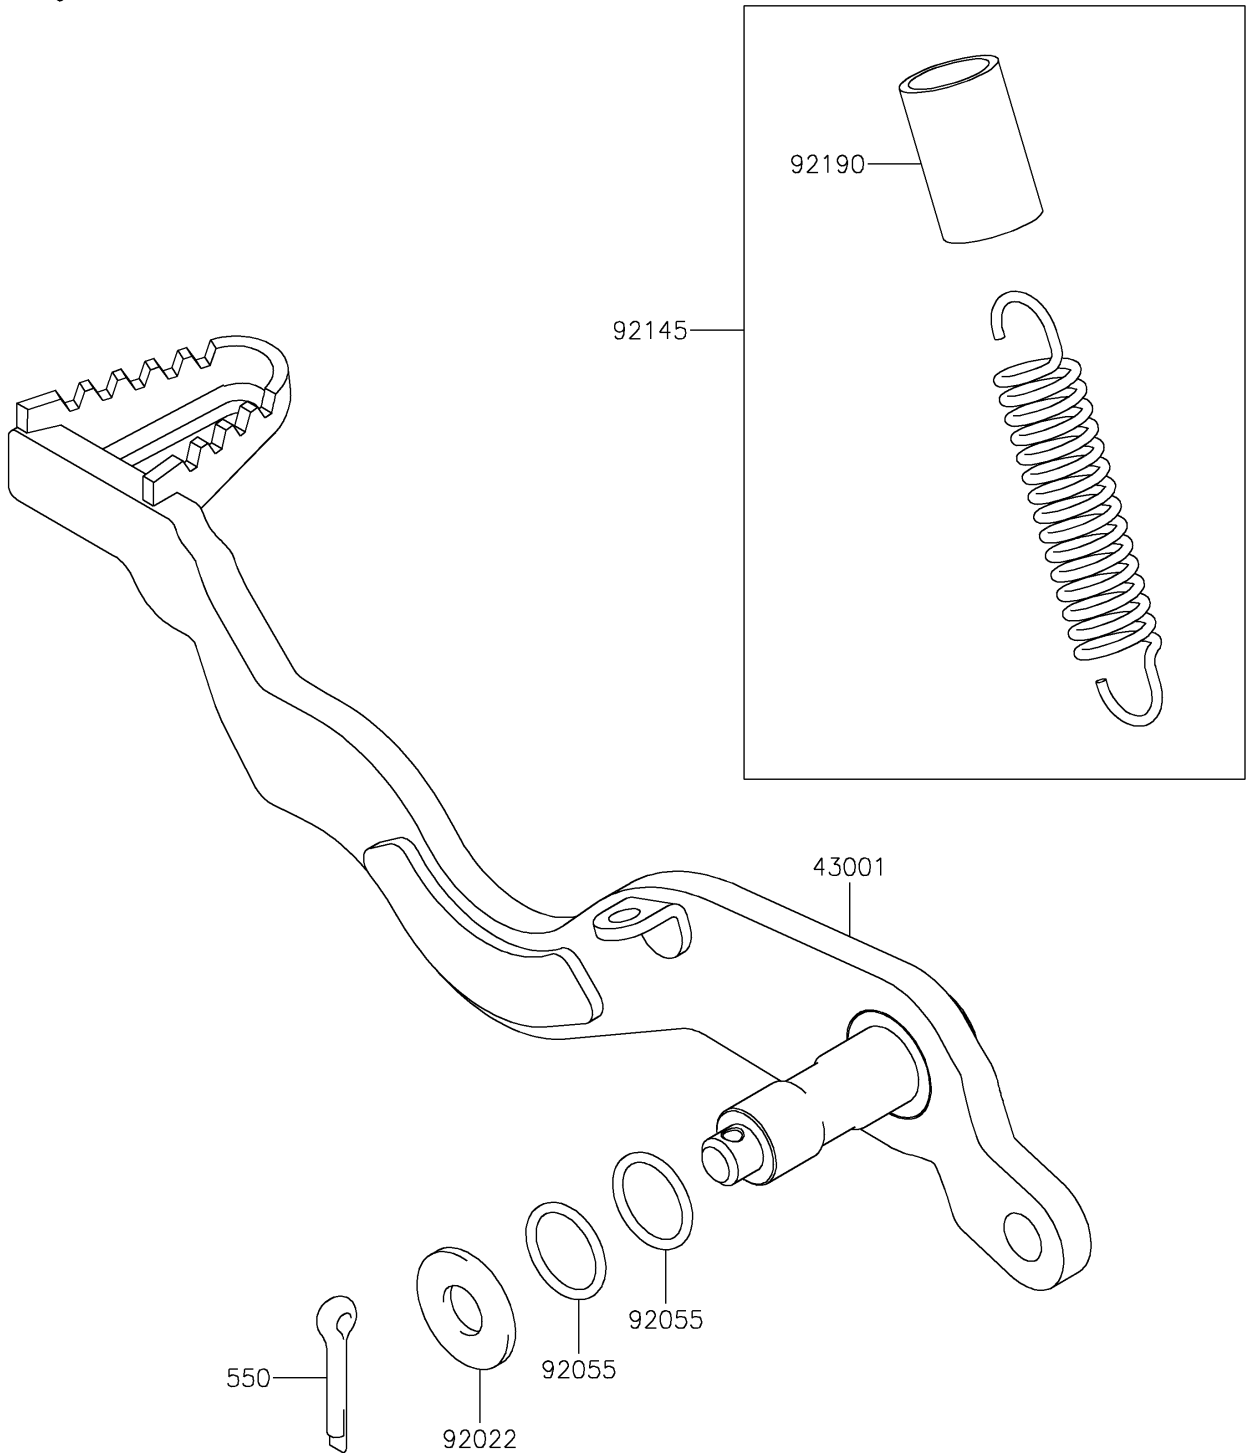

2021 KLX[®] 300SM

PARTS DIAGRAM

Brake Pedal

F2260

2021 KLX[®]300SM

PARTS LIST

Brake Pedal

ITEM NAME

PART NUMBER

QUANTITY
