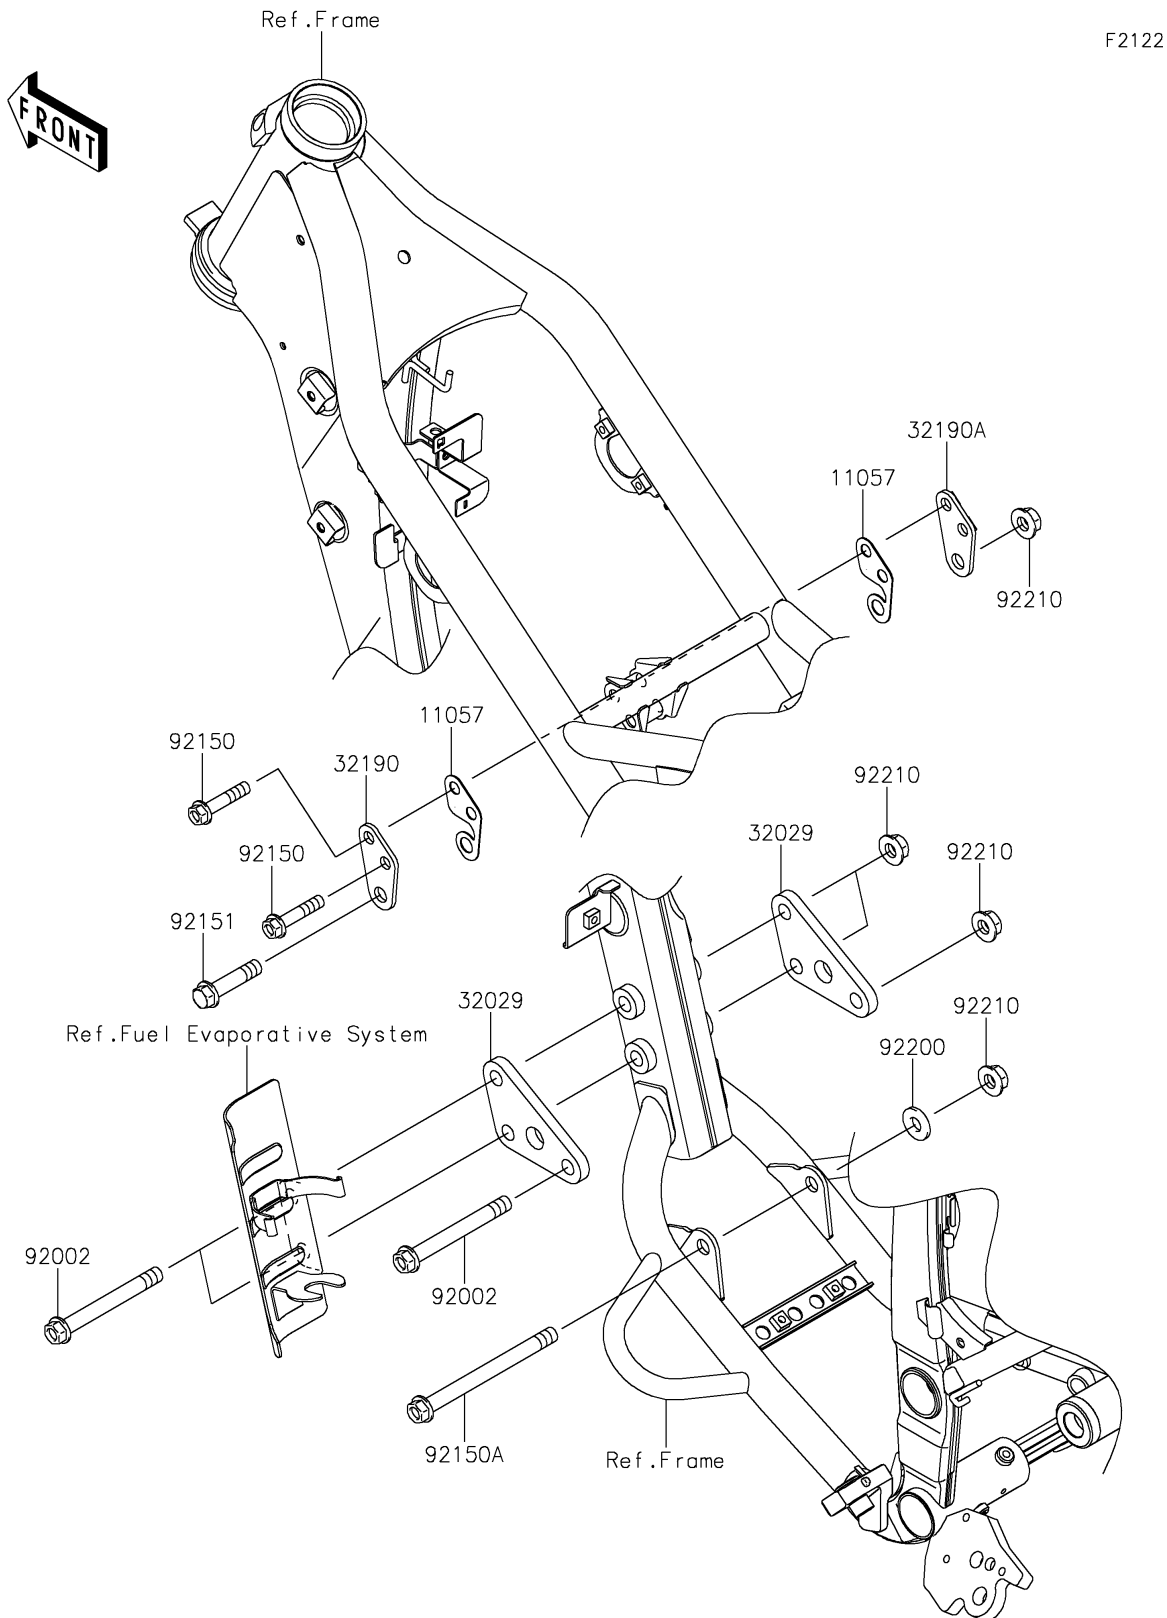

2021 KLX[®]300SM

PARTS DIAGRAM

Engine Mount

2021 KLX[®]300SM

PARTS LIST

Engine Mount

Kawasaki

Let the Good Times Roll[®]

ITEM NAME

PART NUMBER

QUANTITY
